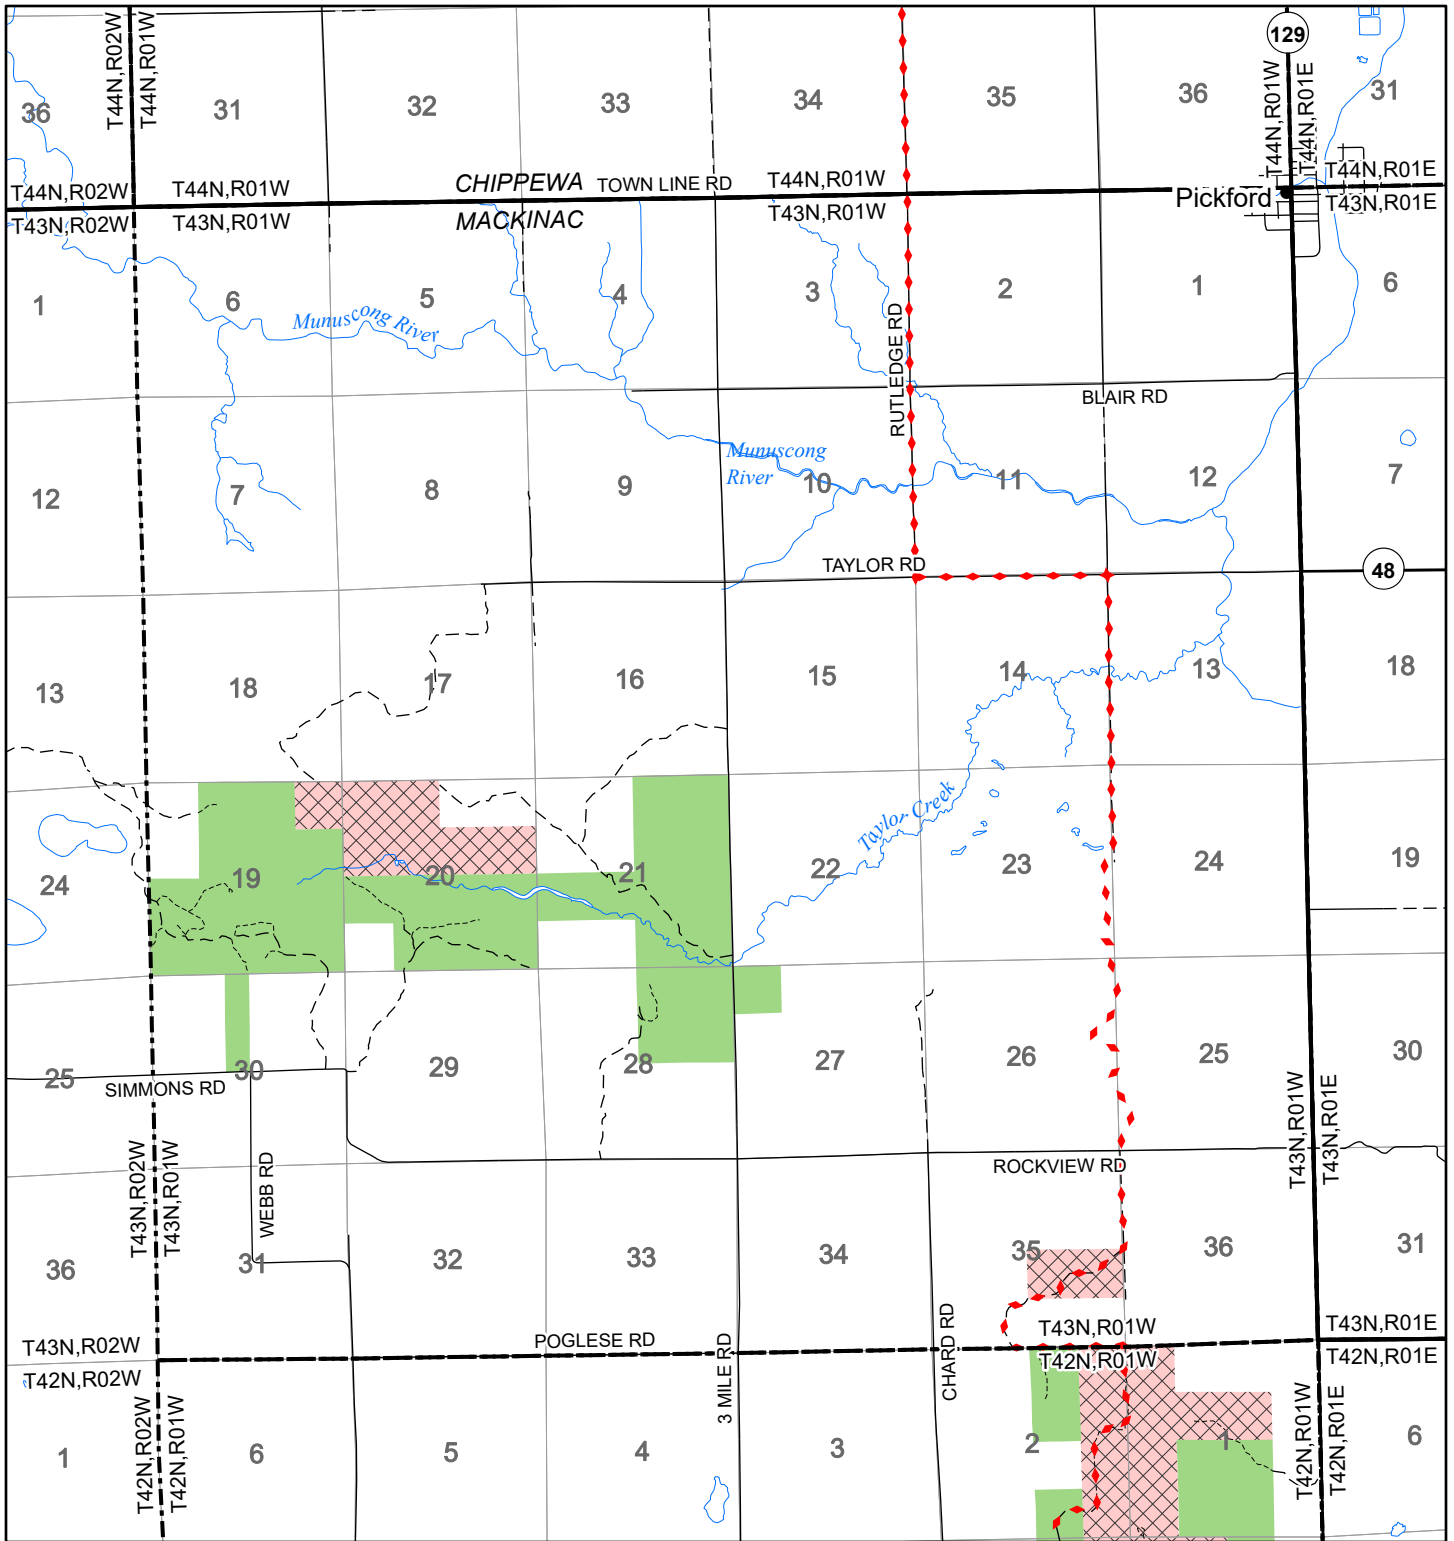

2022 Fuelwood Collection Map

T43N,R01W

MACKINAC CO.

- Open to Fuelwood Collection
- Open (Recently Closed Timber Sale)
- State land closed to fuelwood collection
- Snowmobile trail

Effective: April 1, 2022