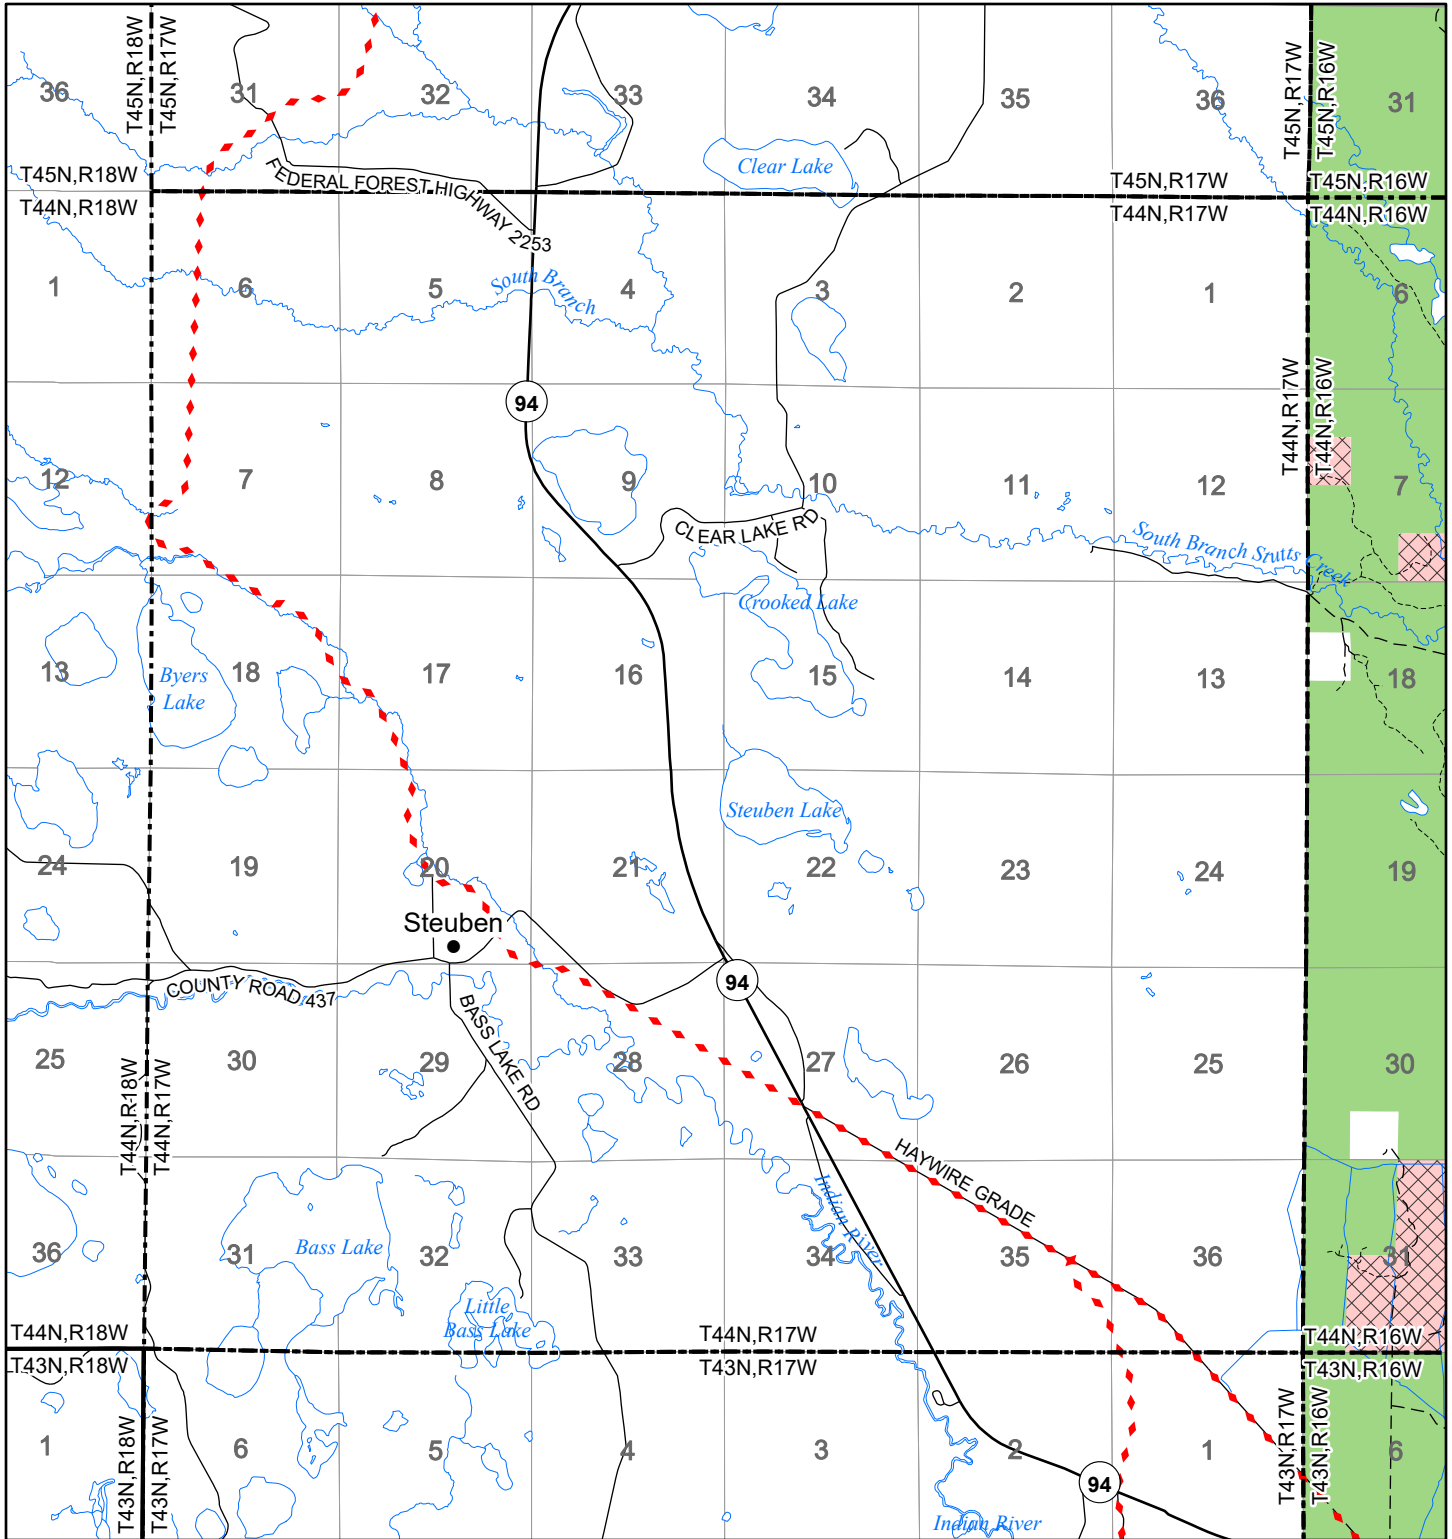

# 2022 Fuelwood Collection Map

## T44N,R17W

### SCHOOLCRAFT CO.

- Open to Fuelwood Collection
- Open (Recently Closed Timber Sale)
- State land closed to fuelwood collection
- Snowmobile trail

Effective: April 1, 2022