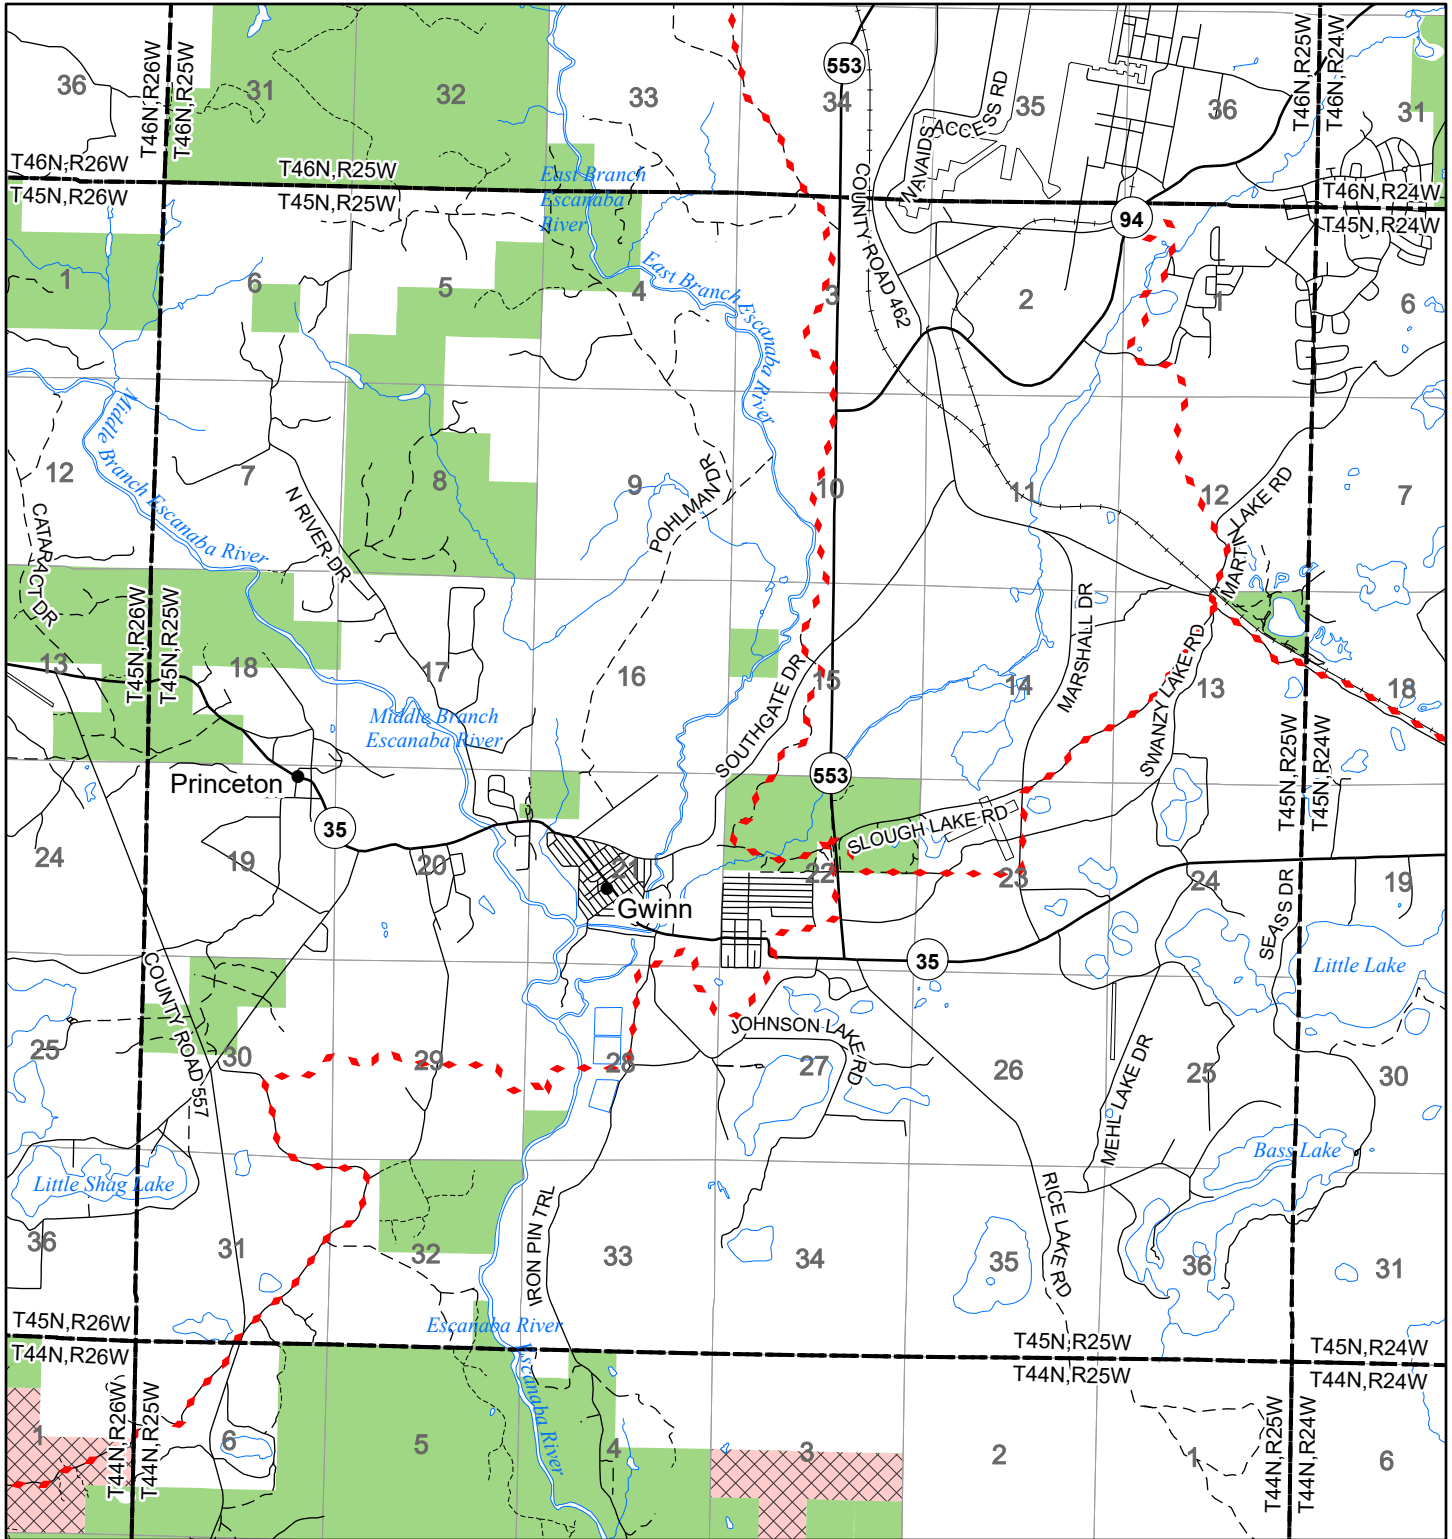

2022 Fuelwood Collection Map

T45N,R25W

MARQUETTE CO.

- Open to Fuelwood Collection
- Open (Recently Closed Timber Sale)
- State land closed to fuelwood collection
- Snowmobile trail

Effective: April 1, 2022