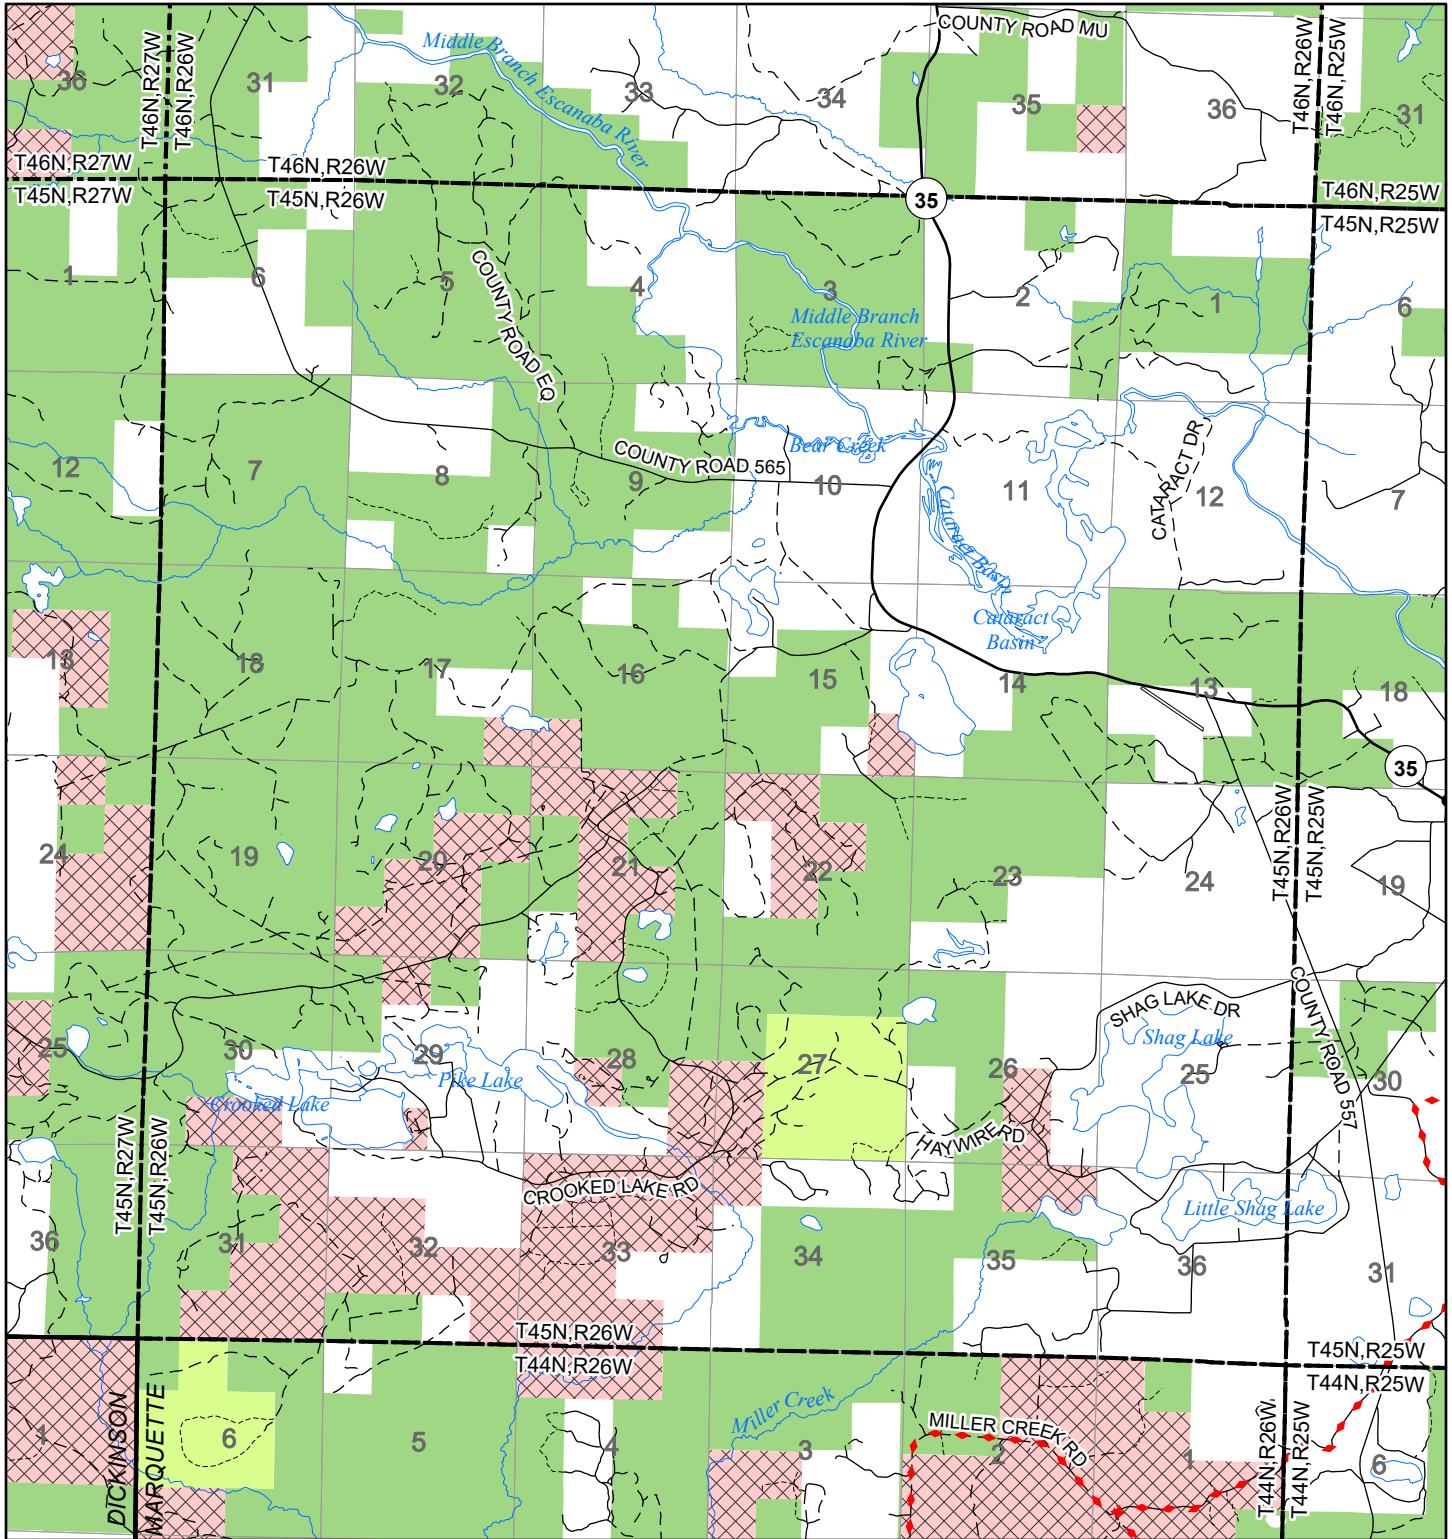

# 2022 Fuelwood Collection Map

## T45N,R26W

### MARQUETTE CO.

- Open to Fuelwood Collection
- Open (Recently Closed Timber Sale)
- State land closed to fuelwood collection
- Snowmobile trail

Effective: April 1, 2022