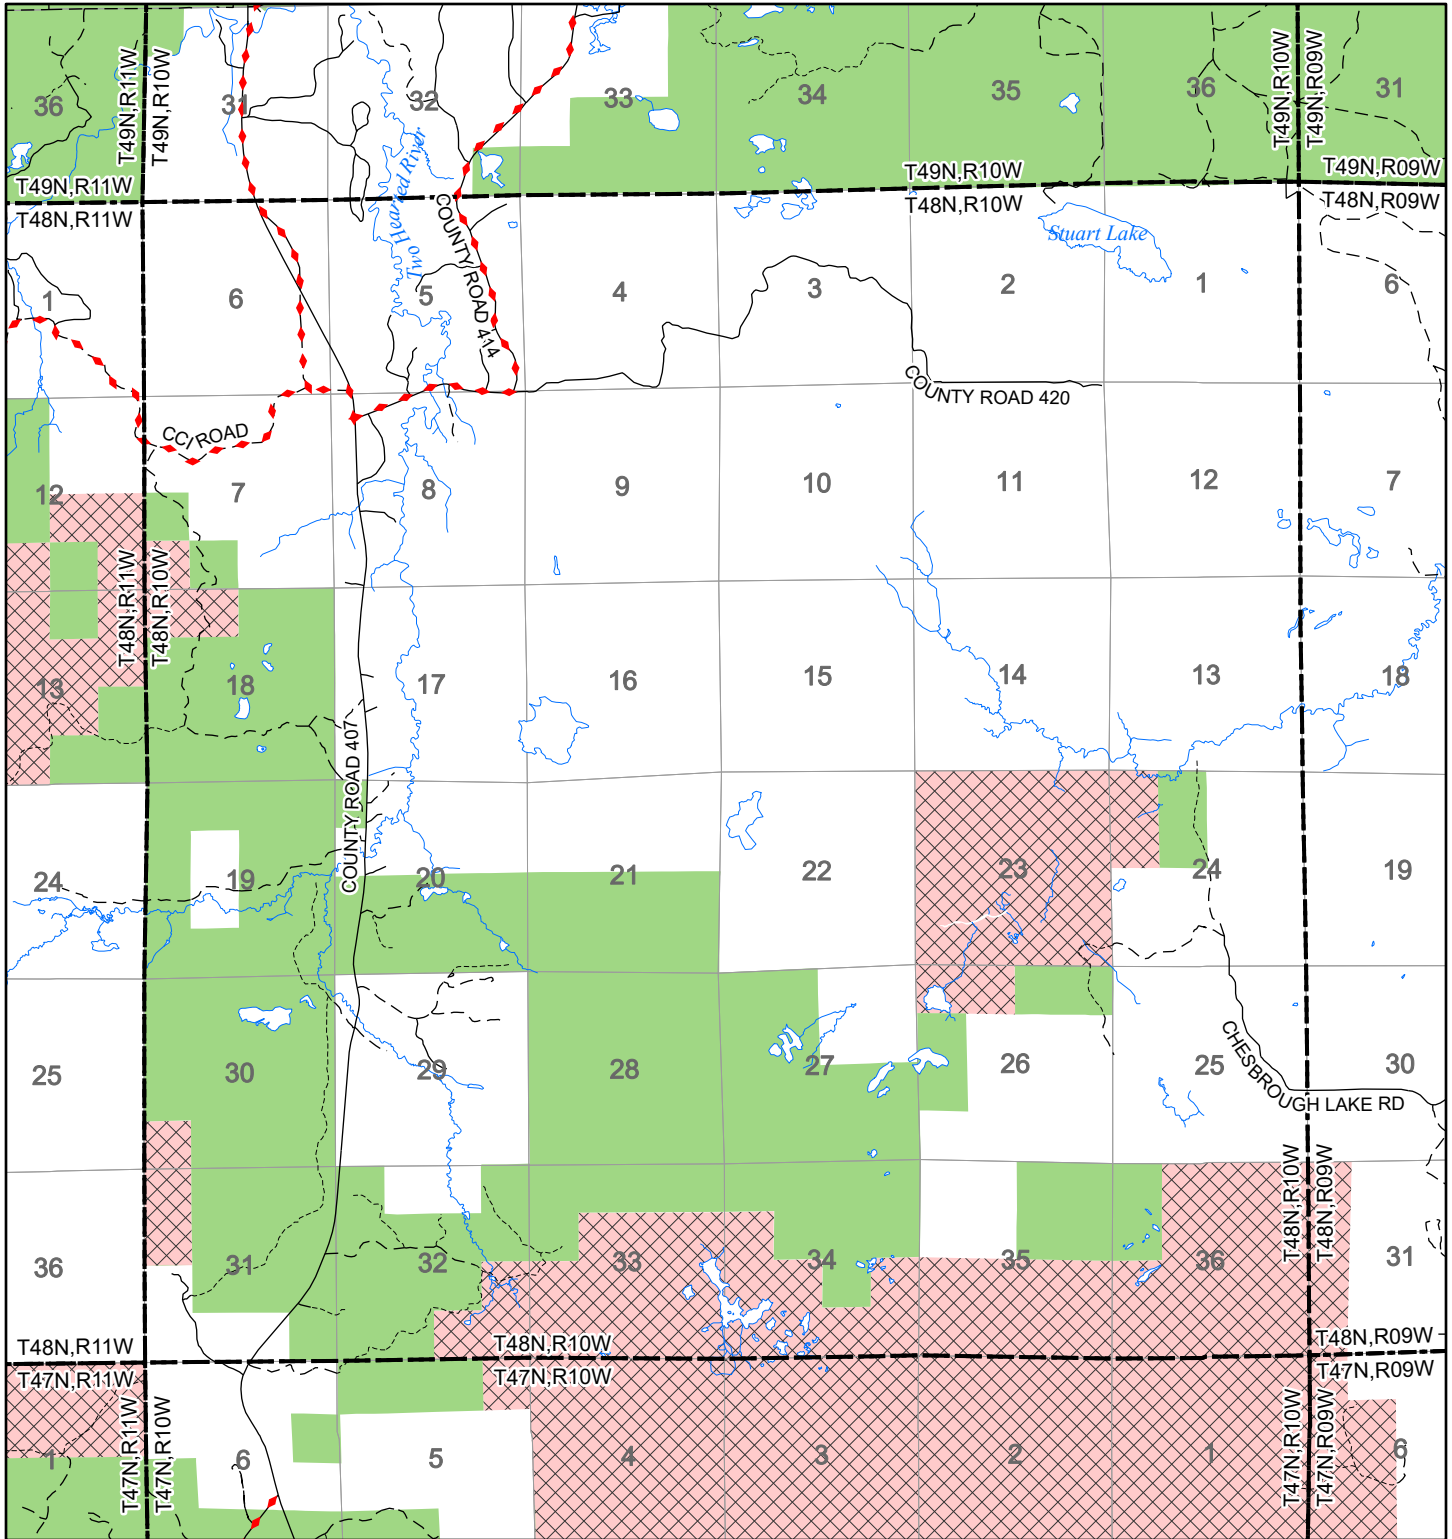

2022 Fuelwood Collection Map

T48N,R10W

LUCE CO.

- Open to Fuelwood Collection
- Open (Recently Closed Timber Sale)
- State land closed to fuelwood collection
- Snowmobile trail

Effective: April 1, 2022