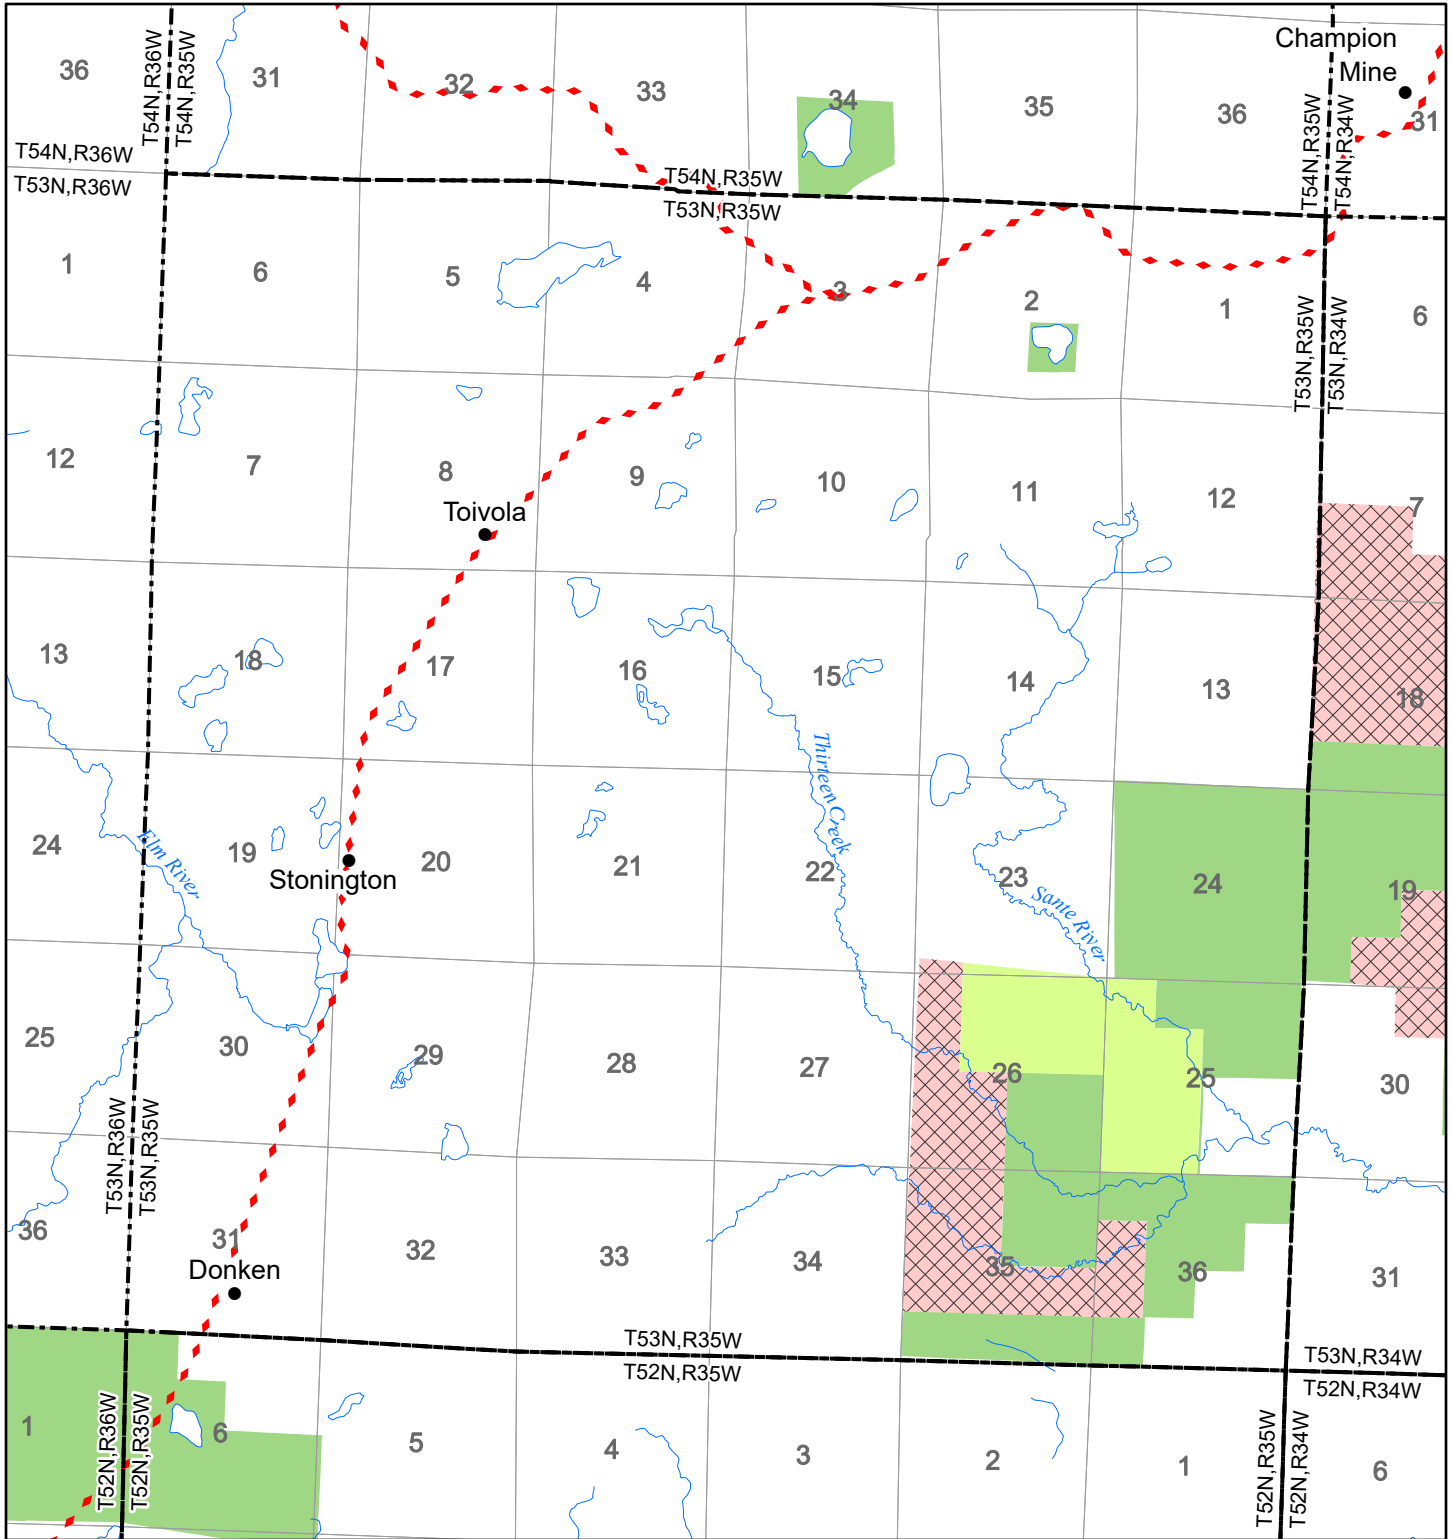

2022 Fuelwood Collection Map

T53N,R35W

HOUGHTON CO.

- Open to Fuelwood Collection
- Open (Recently Closed Timber Sale)
- State land closed to fuelwood collection
- Snowmobile trail

Effective: April 1, 2022