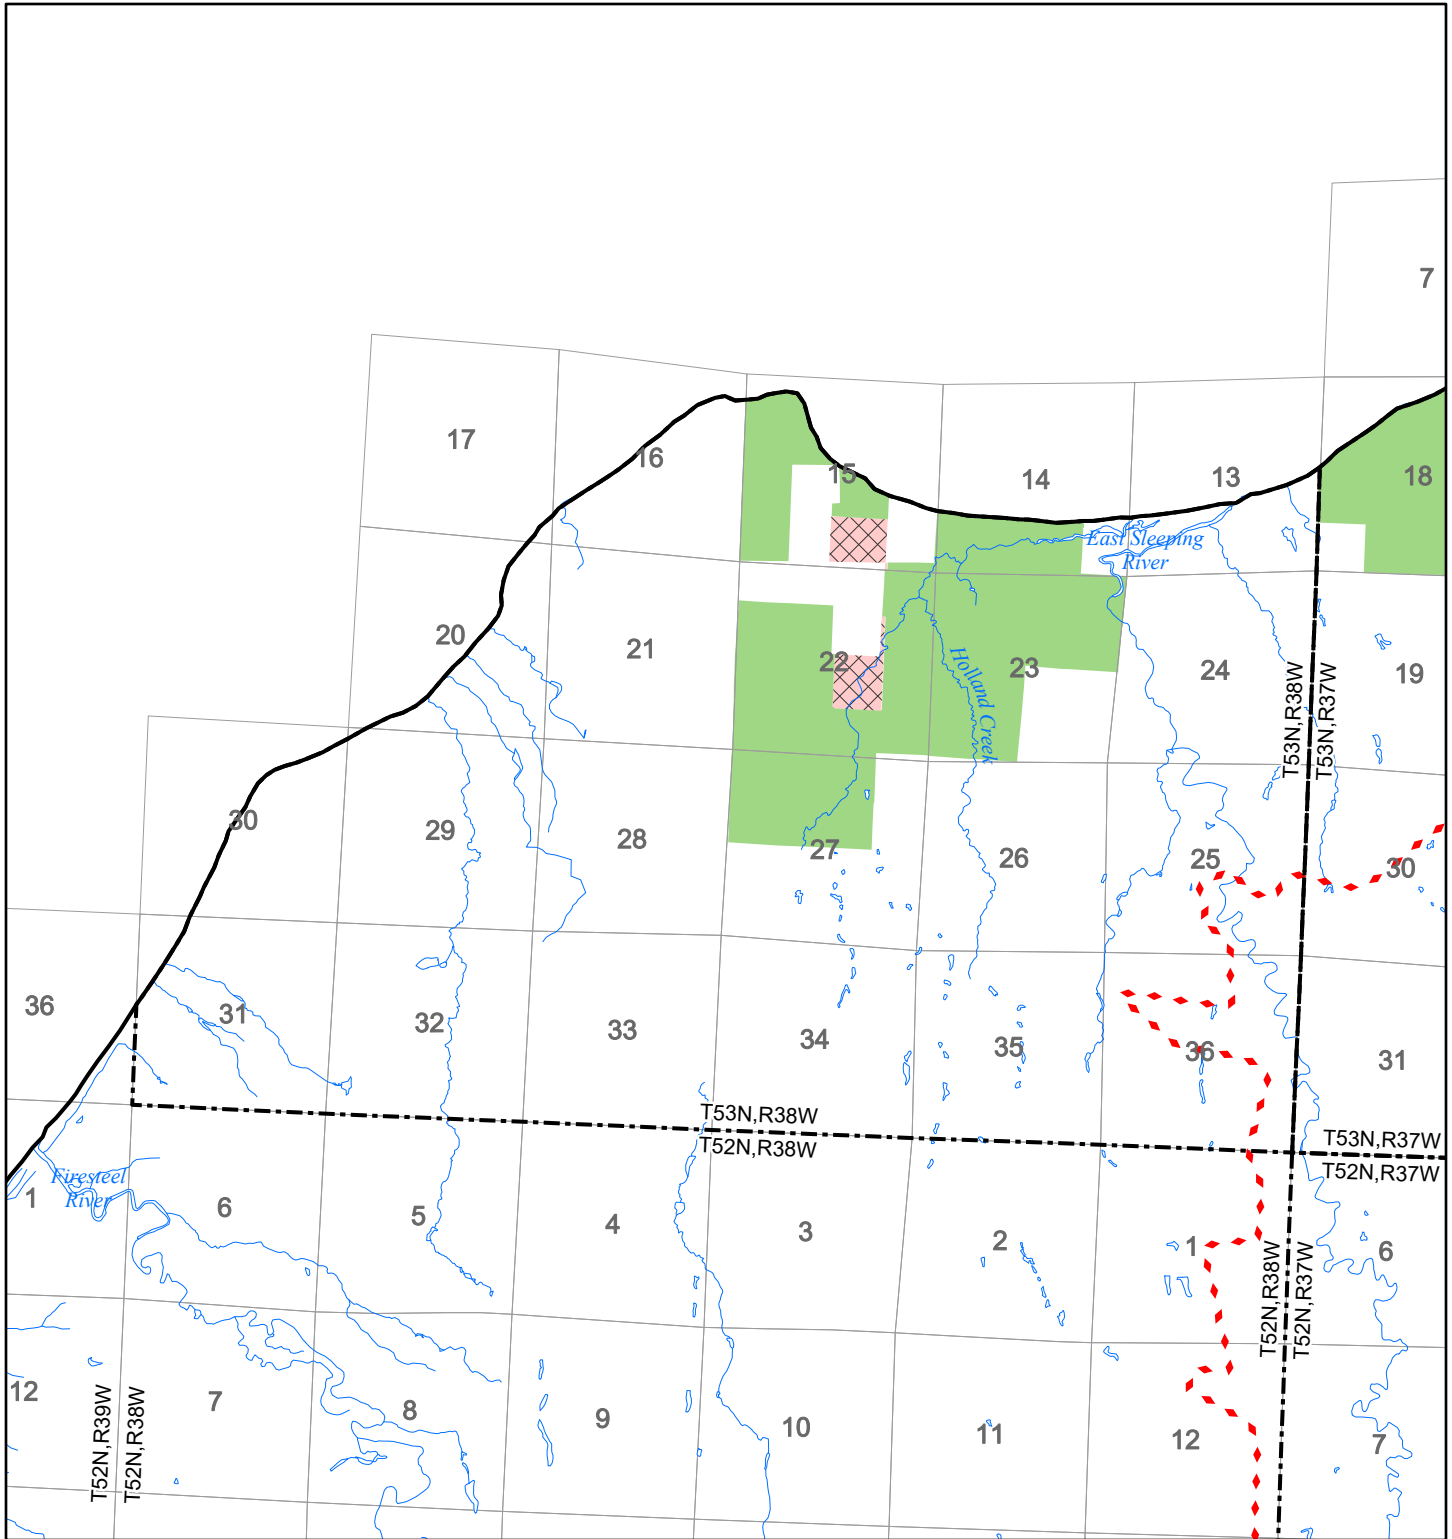

# 2022 Fuelwood Collection Map

## T53N,R38W

### ONTONAGON CO.

- Open to Fuelwood Collection
- Open (Recently Closed Timber Sale)
- State land closed to fuelwood collection
- Snowmobile trail

Effective: April 1, 2022