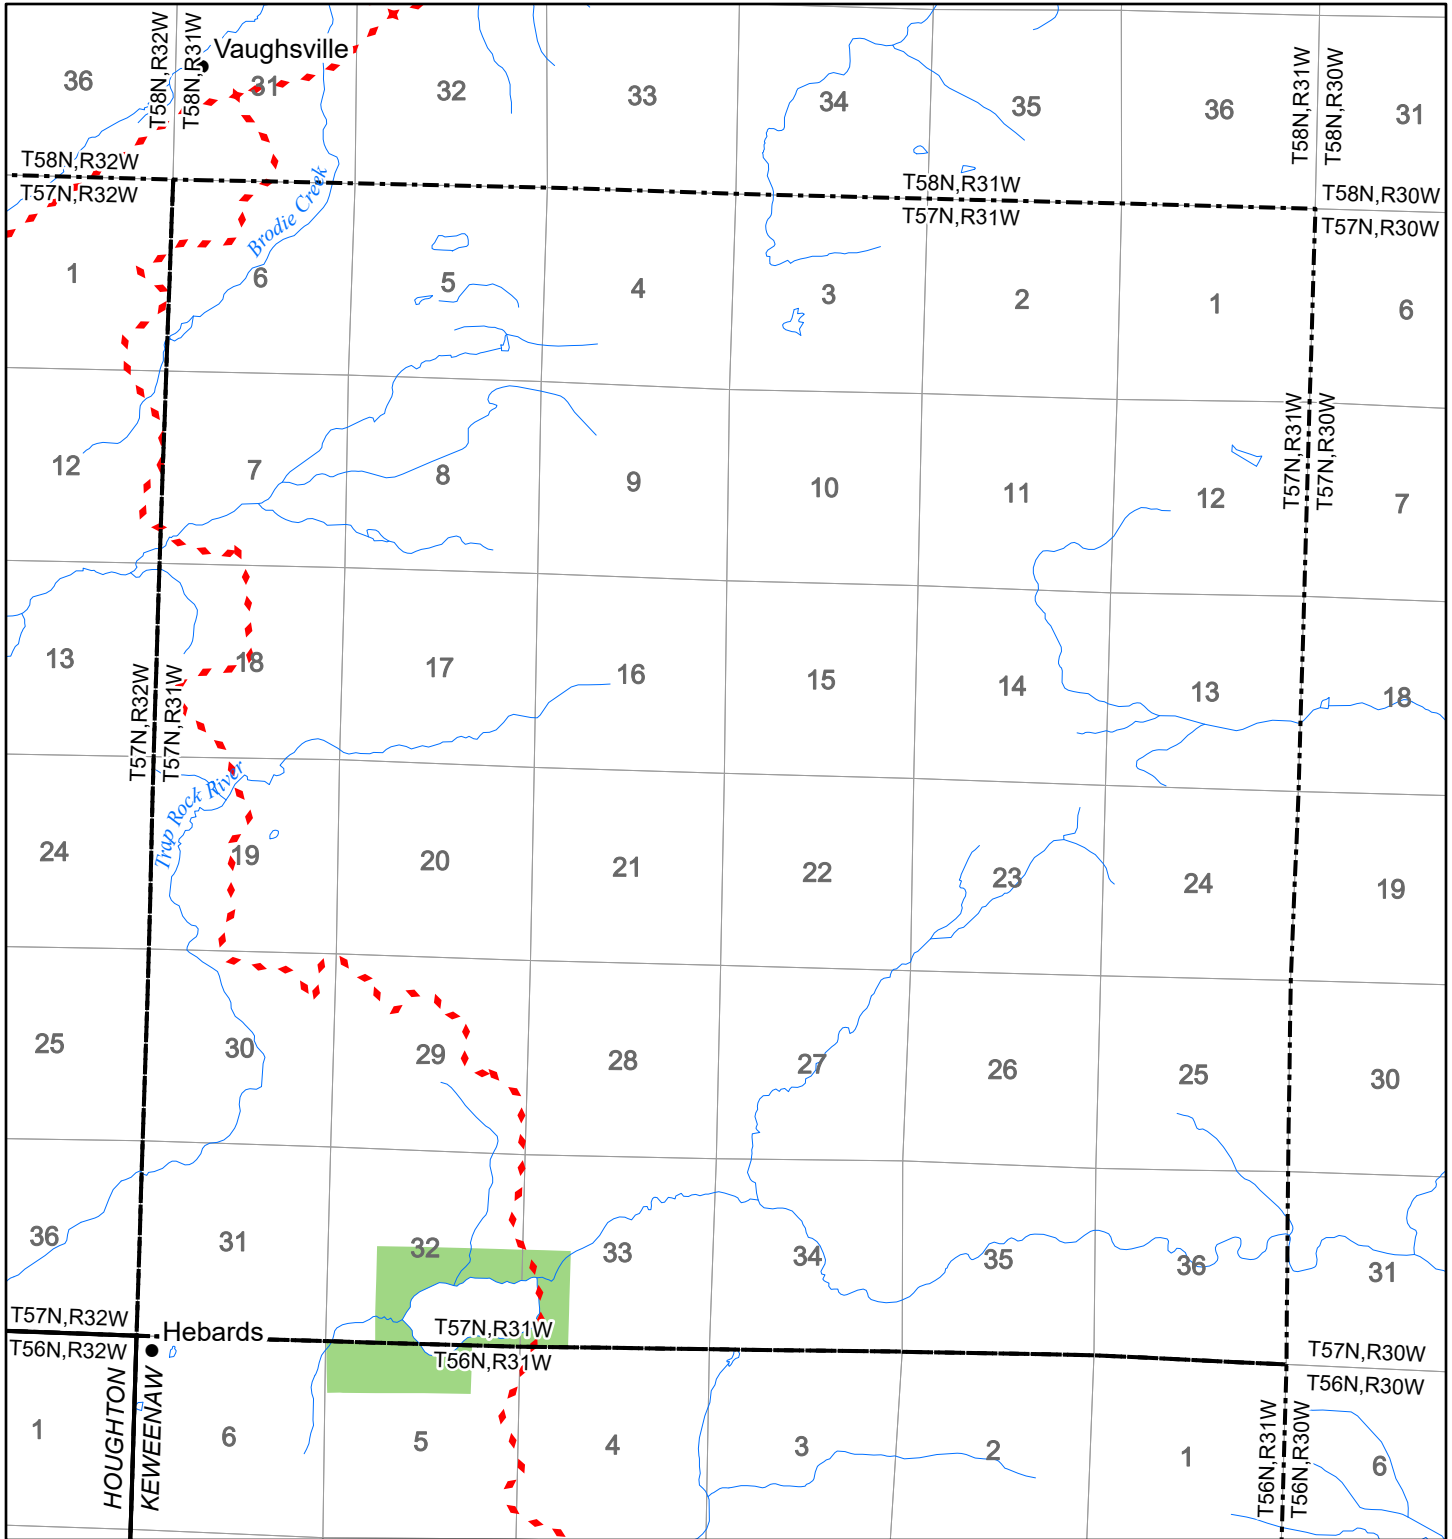

# 2022 Fuelwood Collection Map

## T57N,R31W

### KEWEENAW CO.

- Open to Fuelwood Collection
- Open (Recently Closed Timber Sale)
- State land closed to fuelwood collection
- Snowmobile trail

Effective: April 1, 2022