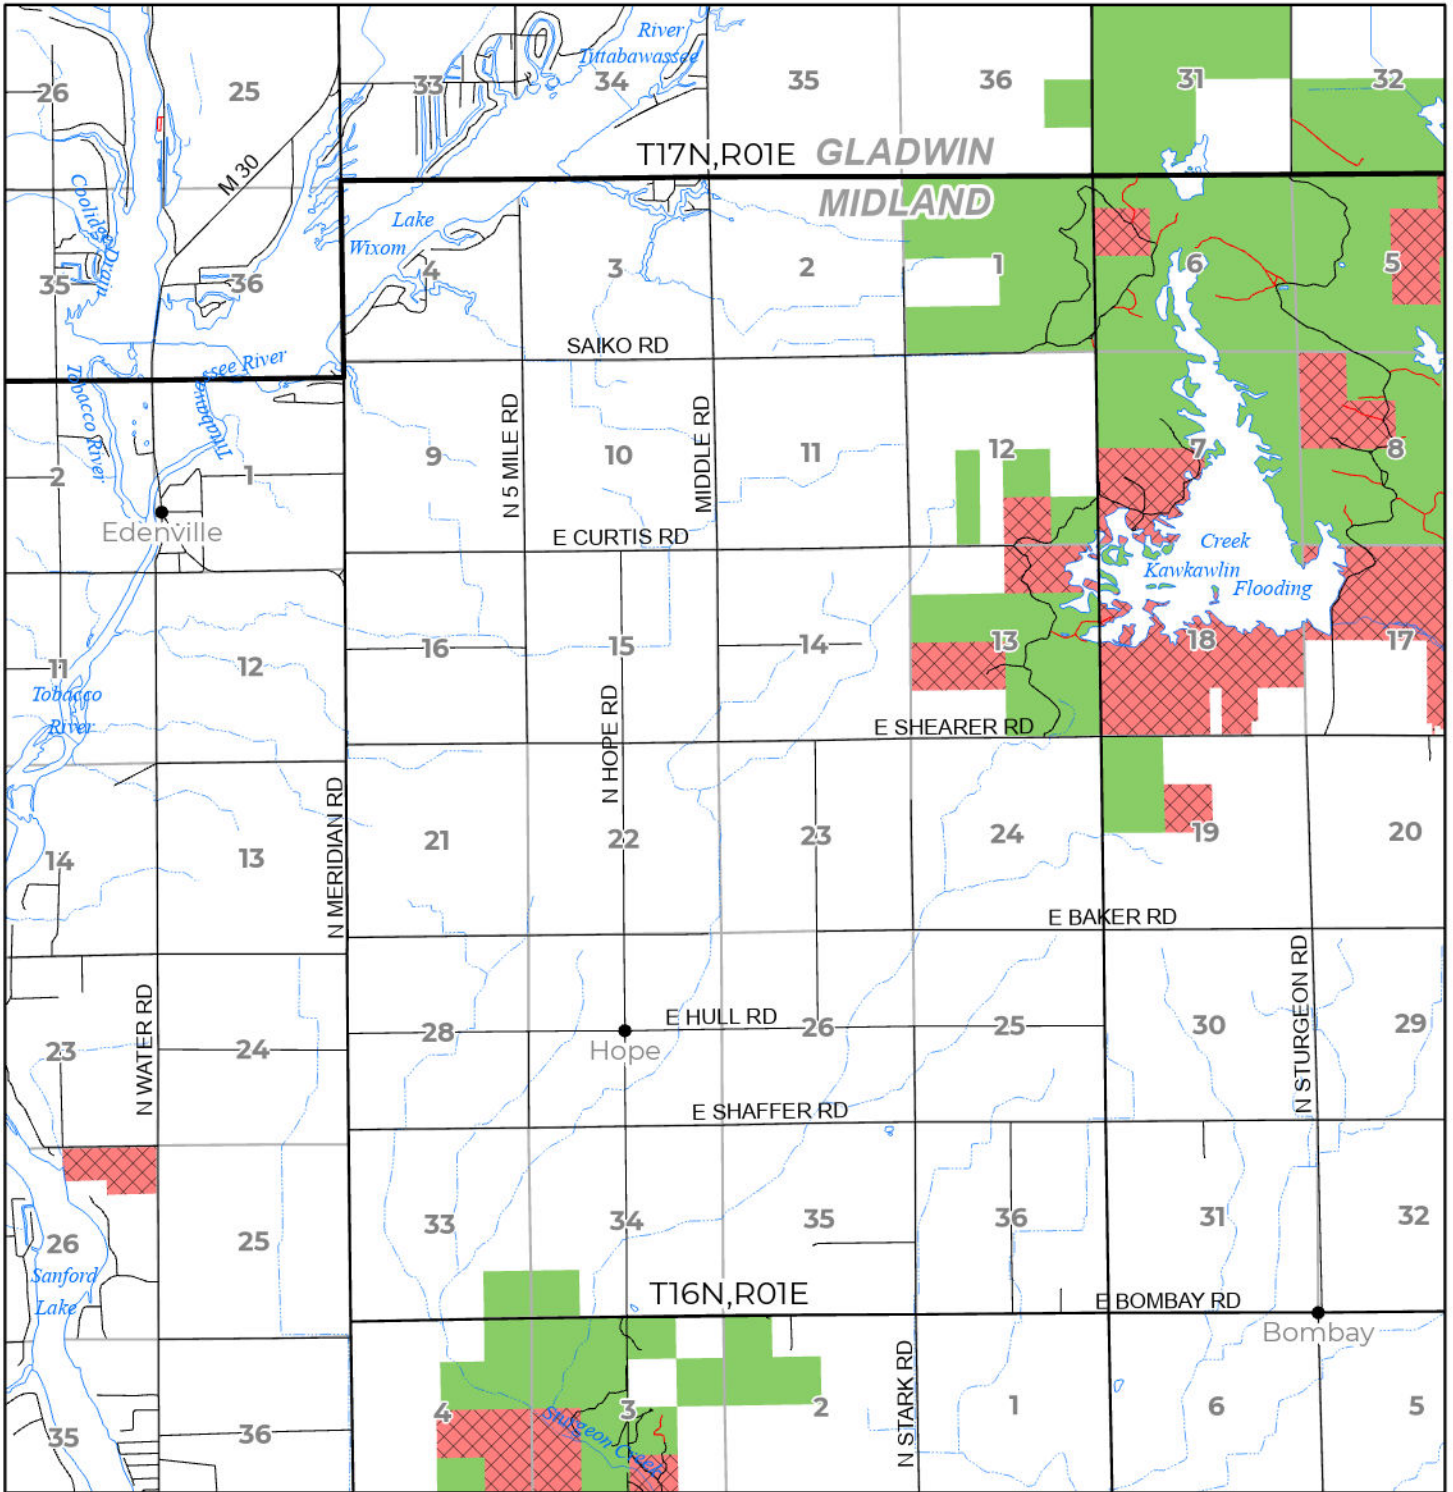

2024 FUELWOOD COLLECTION  
MIDLAND COUNTY  
T16N,R01E

- Open (Recently Closed Timber Sale)
- Open
- Open (Military Restrictions - Possible closure from May to September)
- Closed