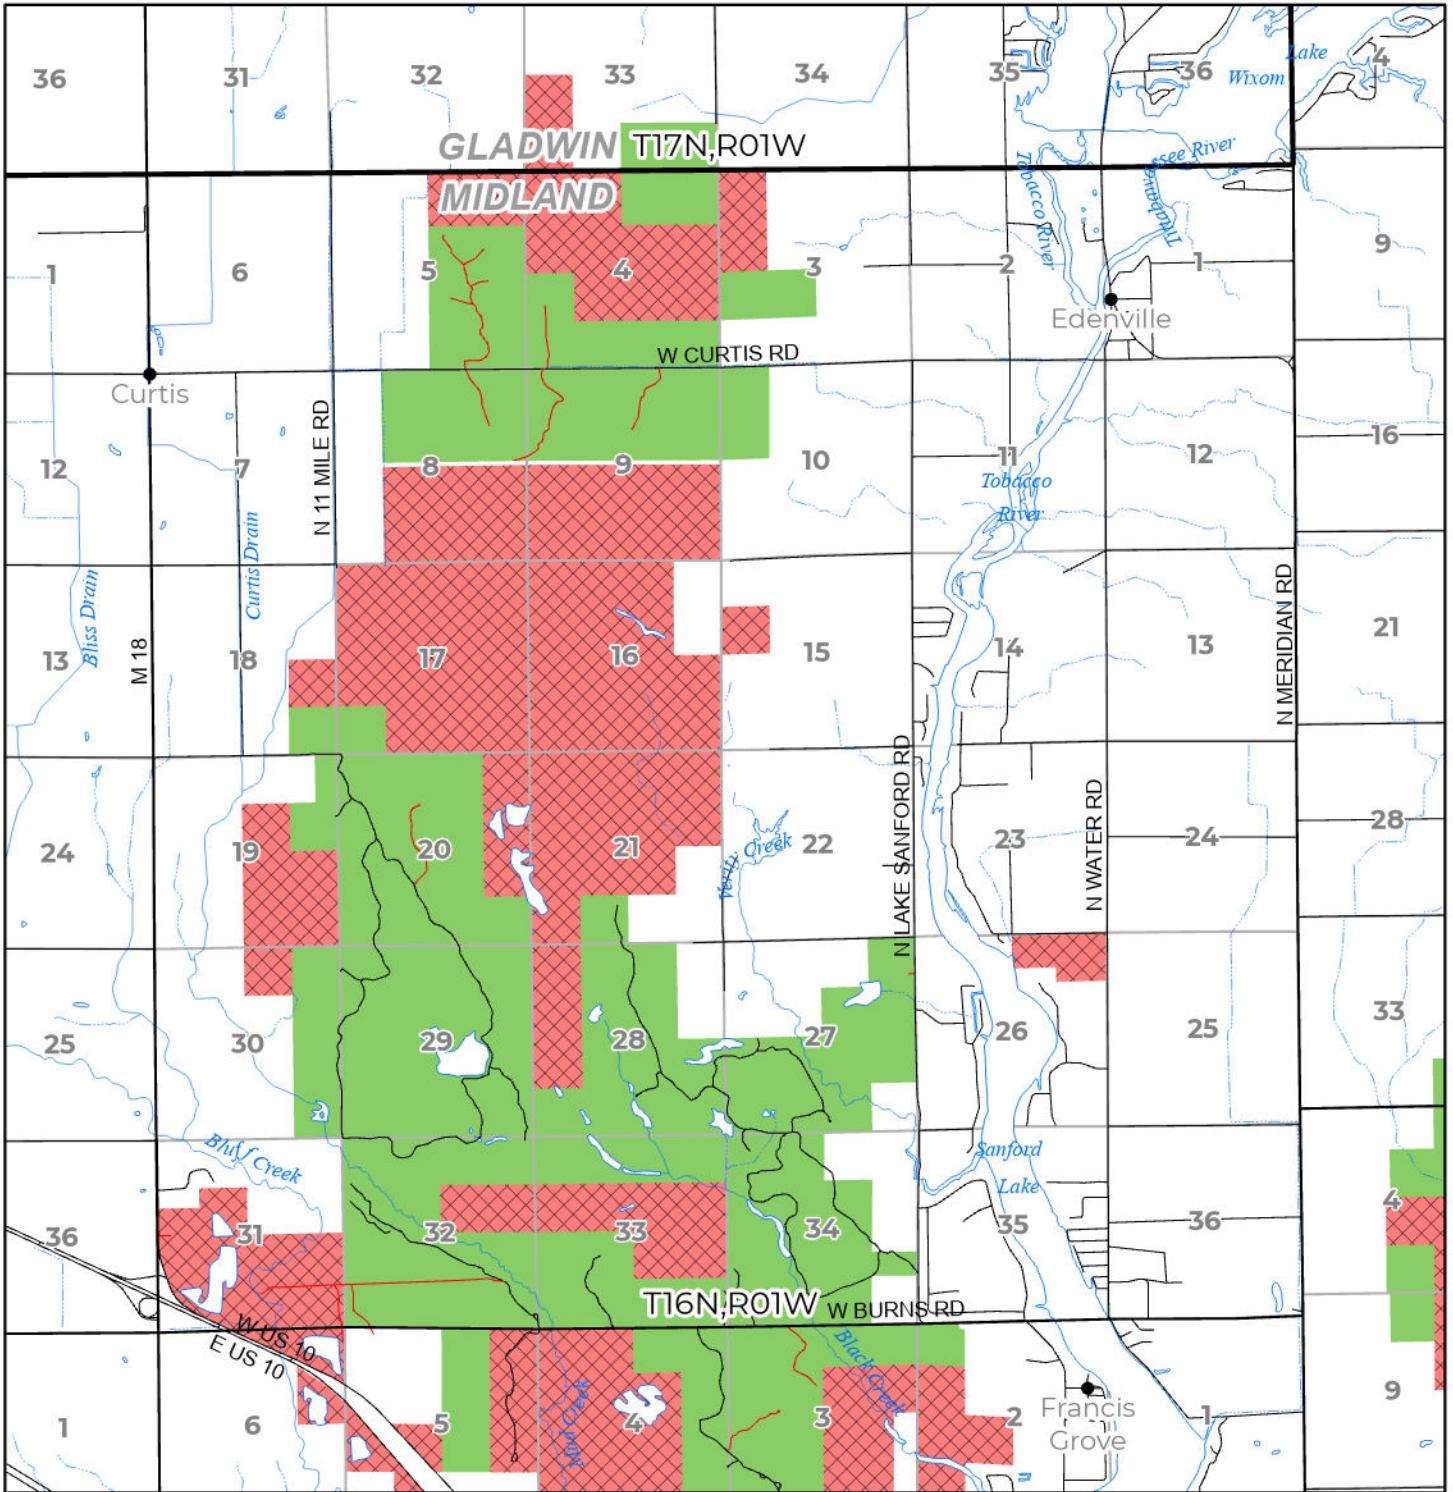

2024 FUELWOOD COLLECTION
 MIDLAND COUNTY
T16N,R01W

- Open (Recently Closed Timber Sale)
- Open
- Open (Military Restrictions - Possible closure from May to September)
- Closed