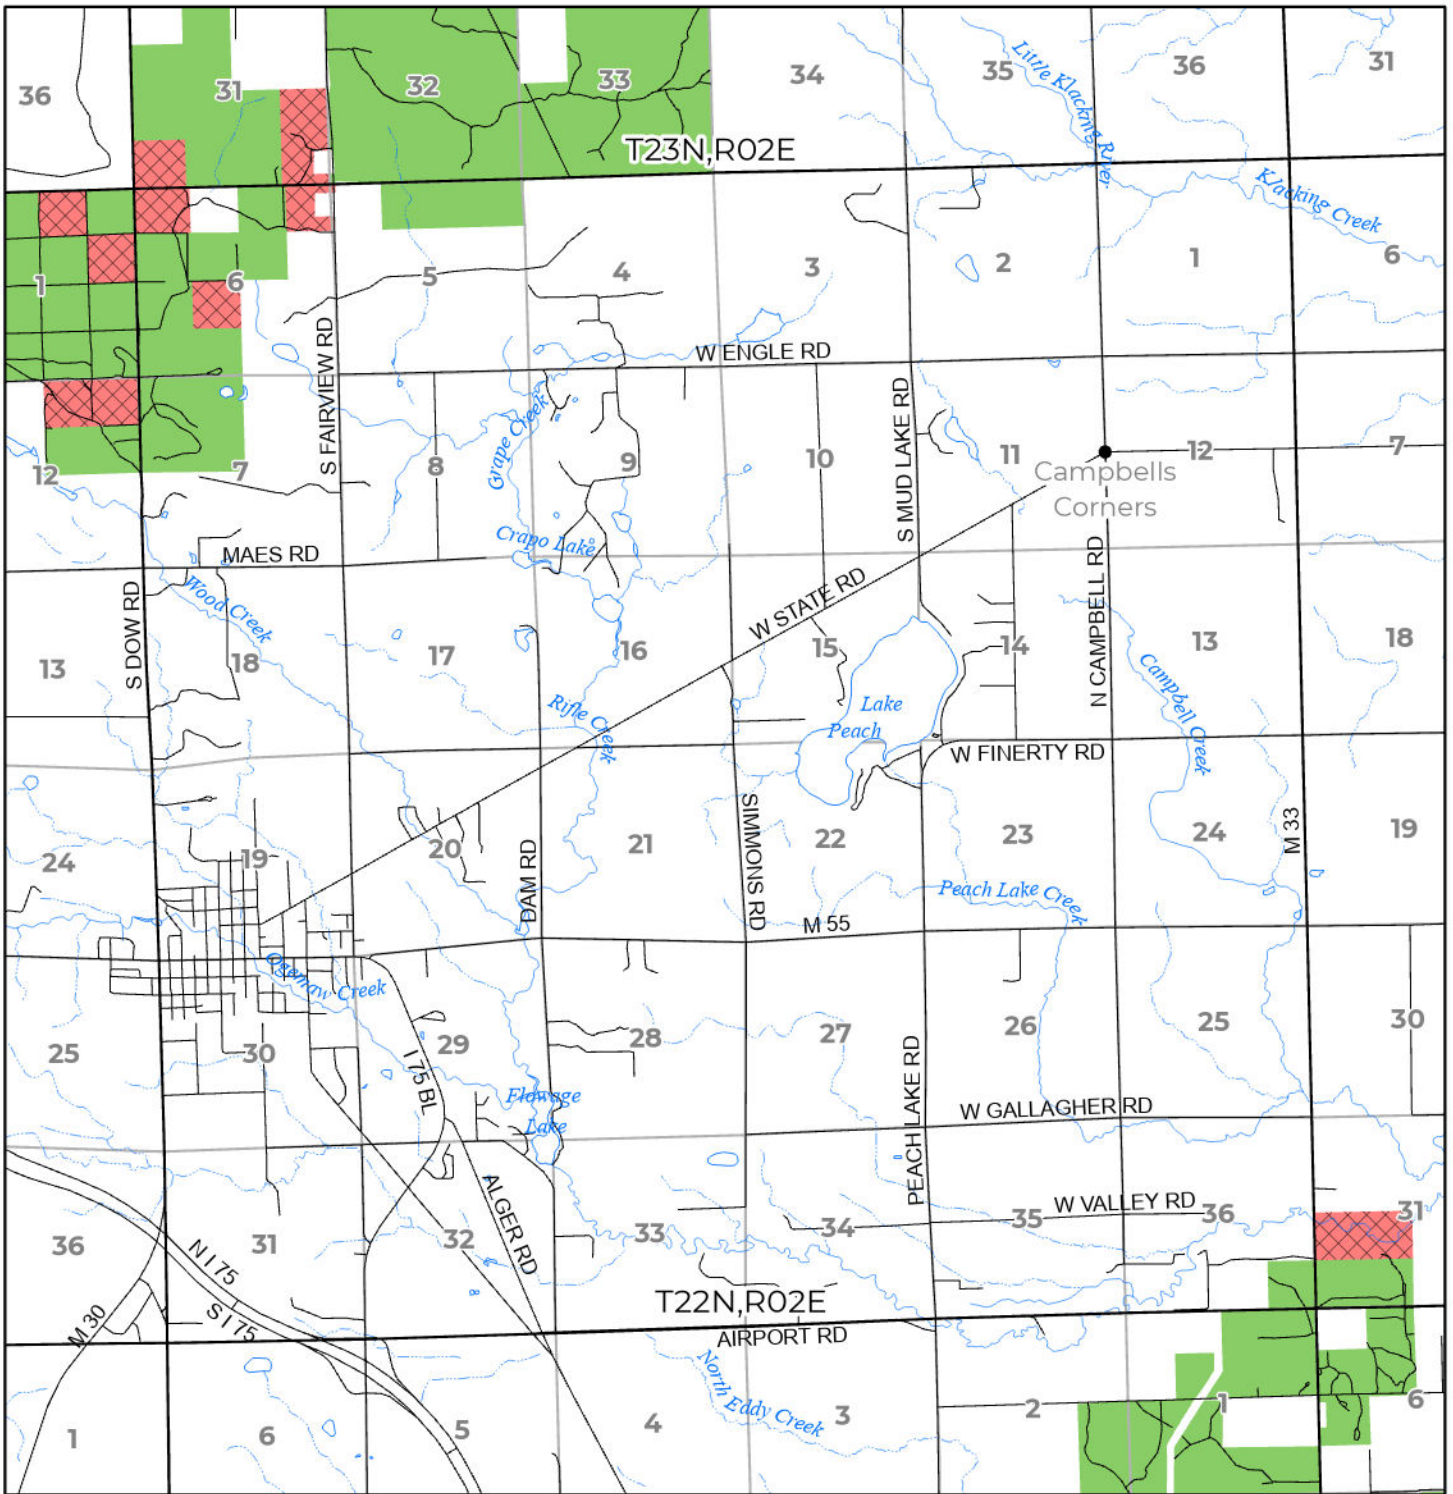

2024 FUELWOOD COLLECTION
 OGEMAW COUNTY
T22N,R02E

- Open (Recently Closed Timber Sale)
- Open
- Open (Military Restrictions – Possible closure from May to September)
- Closed