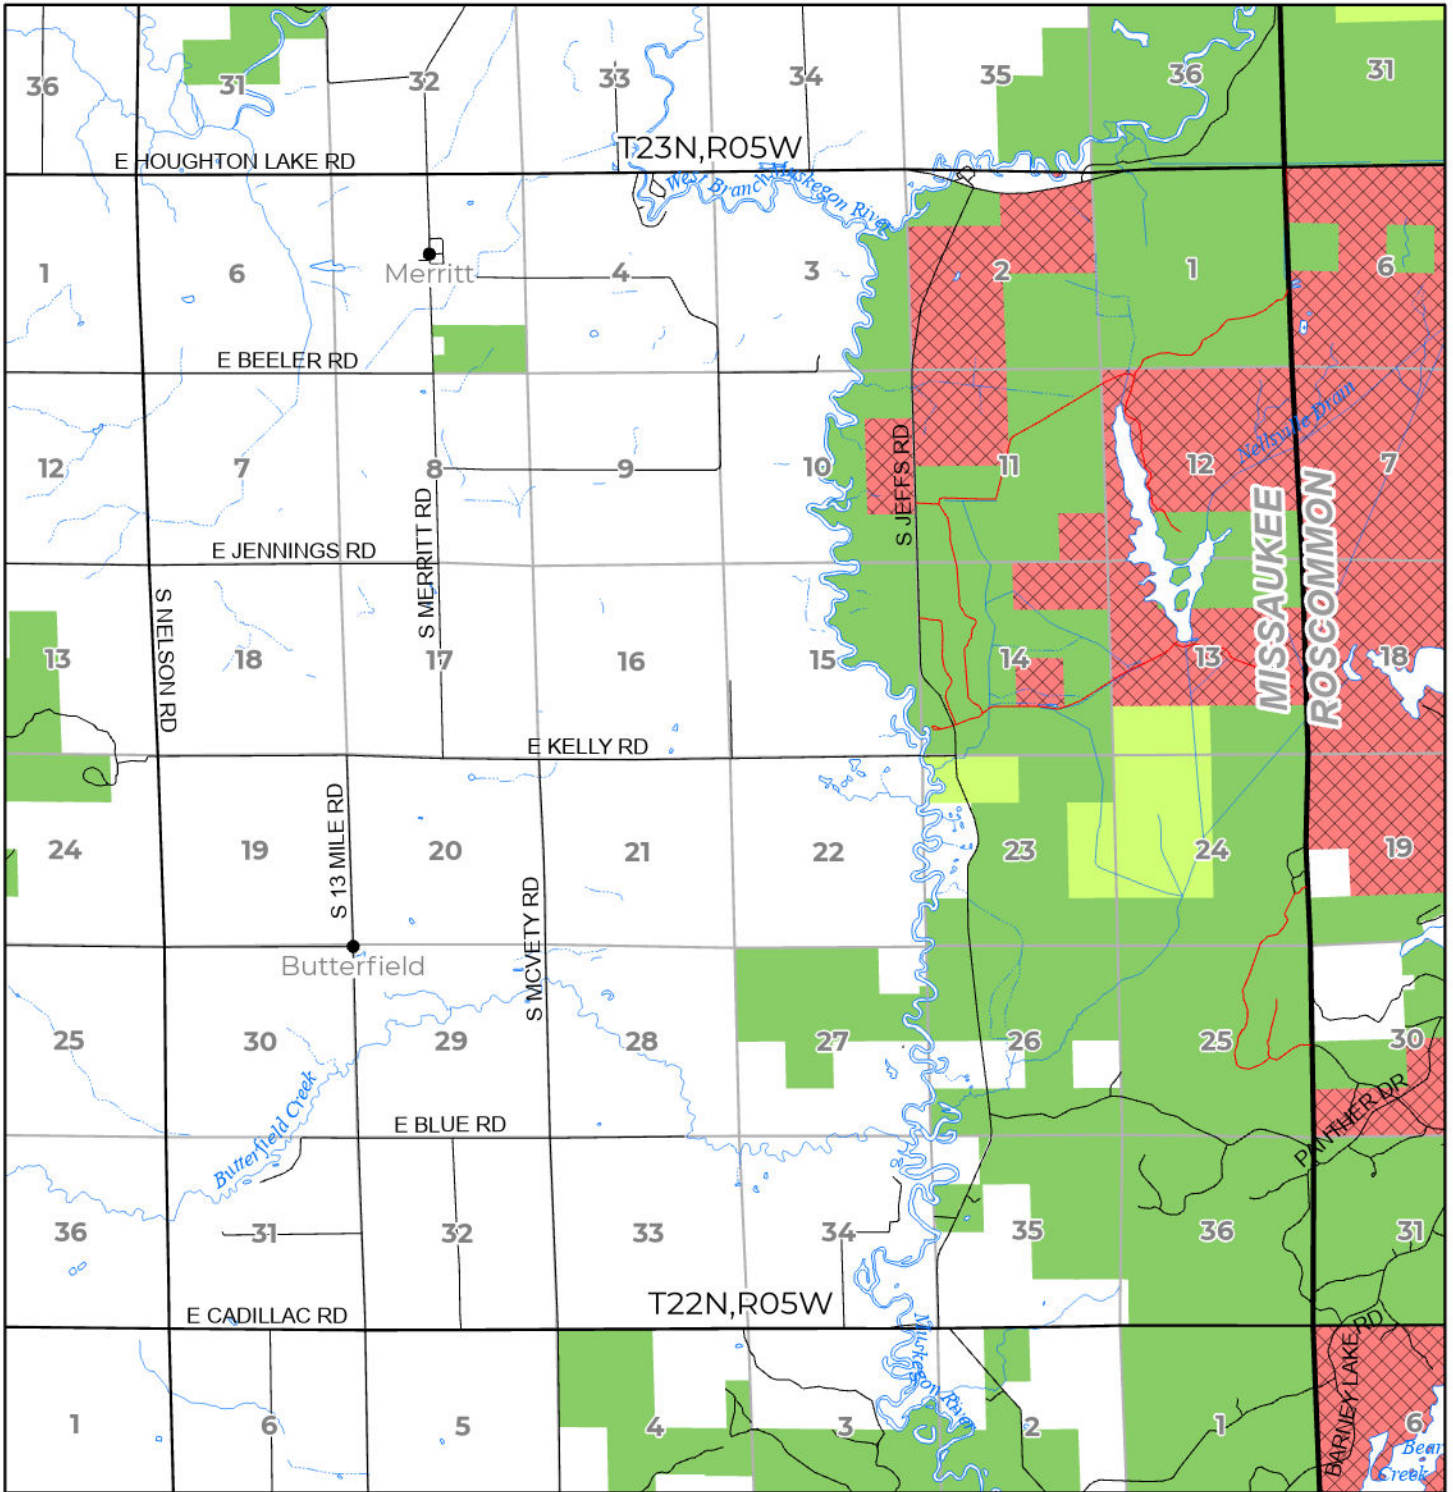

2024 FUELWOOD COLLECTION
 MISSAUKEE COUNTY
T22N,R05W

- Open (Recently Closed Timber Sale)
- Open
- Open (Military Restrictions – Possible closure from May to September)
- Closed