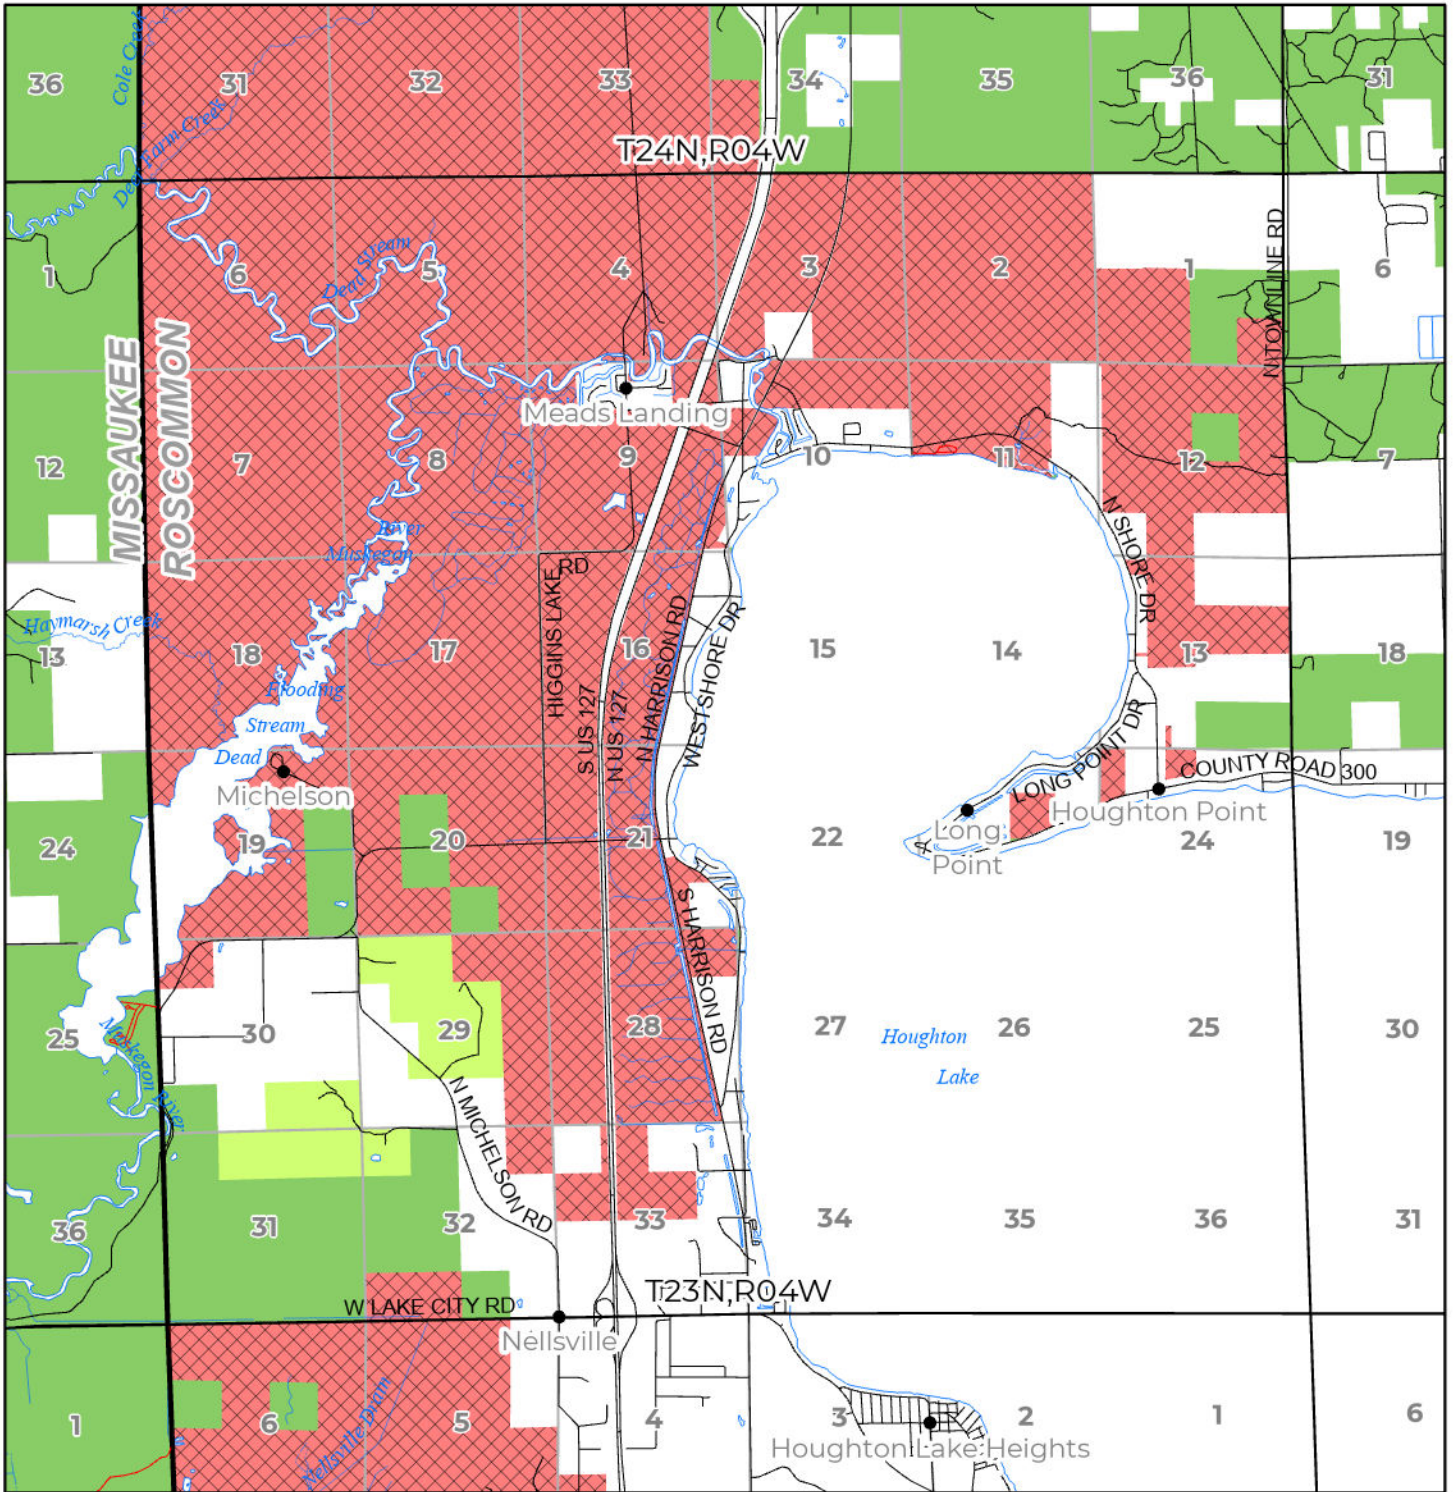

2024 FUELWOOD COLLECTION
 ROSCOMMON COUNTY
T23N,R04W

- Open (Recently Closed Timber Sale)
- Open
- Open (Military Restrictions - Possible closure from May to September)
- Closed