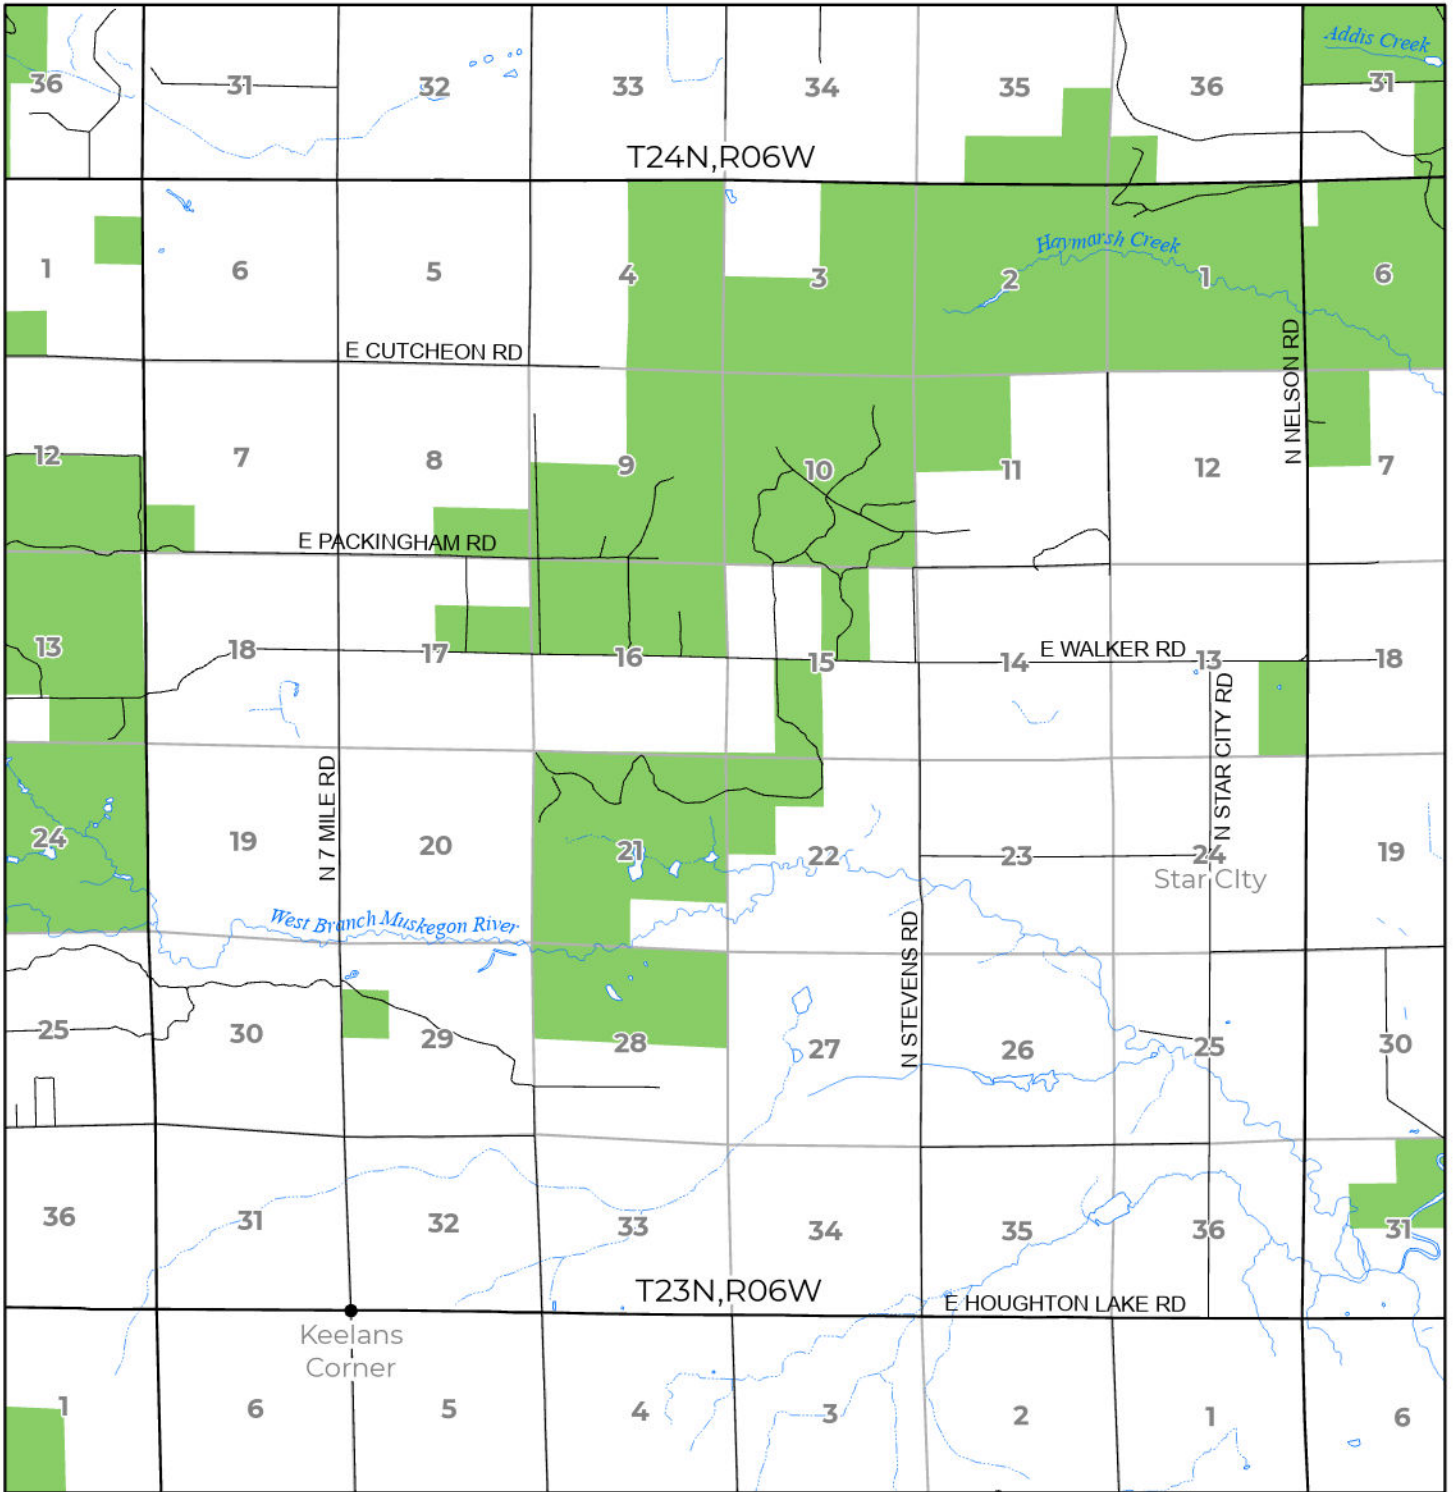

2024 FUELWOOD COLLECTION  
 MISSAUKEE COUNTY  
**T23N,R06W**

- Open (Recently Closed Timber Sale)
- Open
- Open (Military Restrictions – Possible closure from May to September)
- Closed