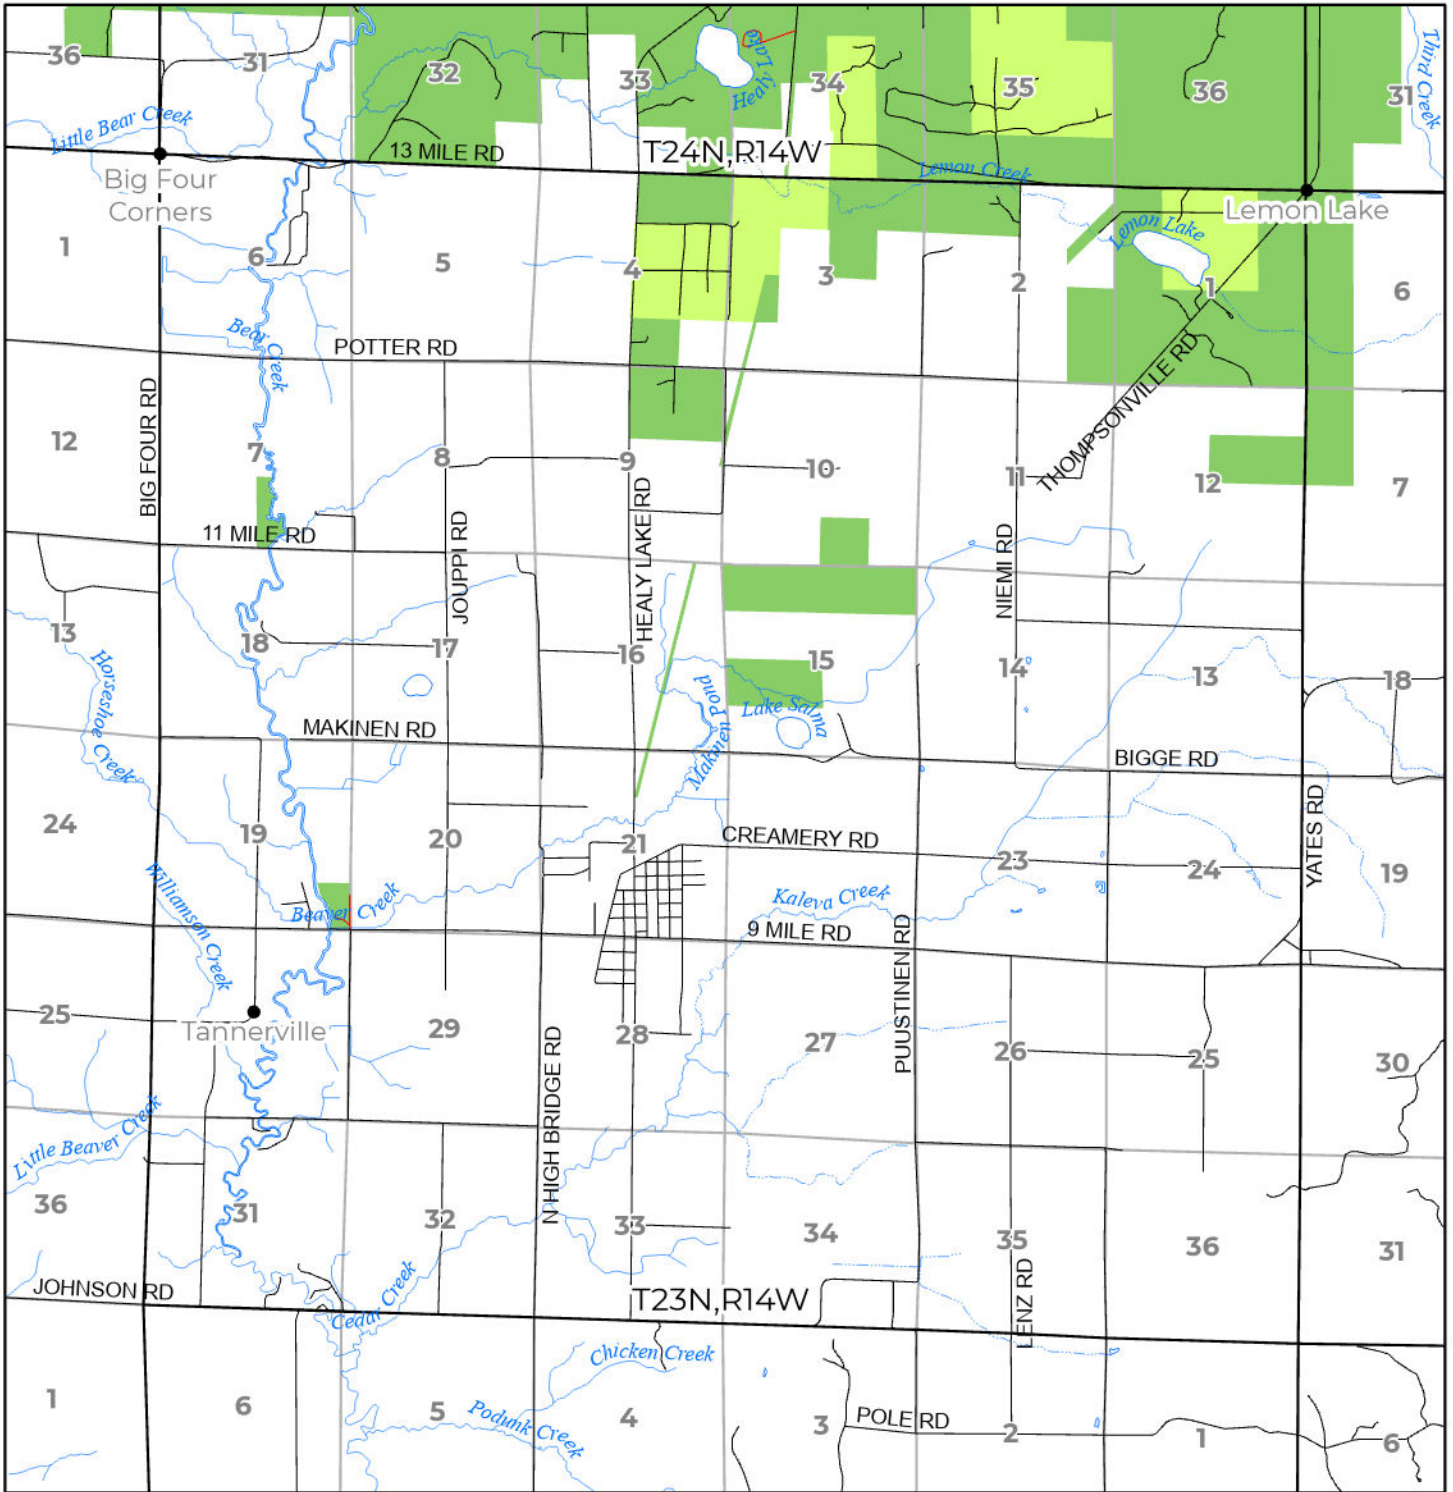

2024 FUELWOOD COLLECTION
 MANISTEE COUNTY
T23N,R14W

- Open (Recently Closed Timber Sale)
- Open
- Open (Military Restrictions - Possible closure from May to September)
- Closed