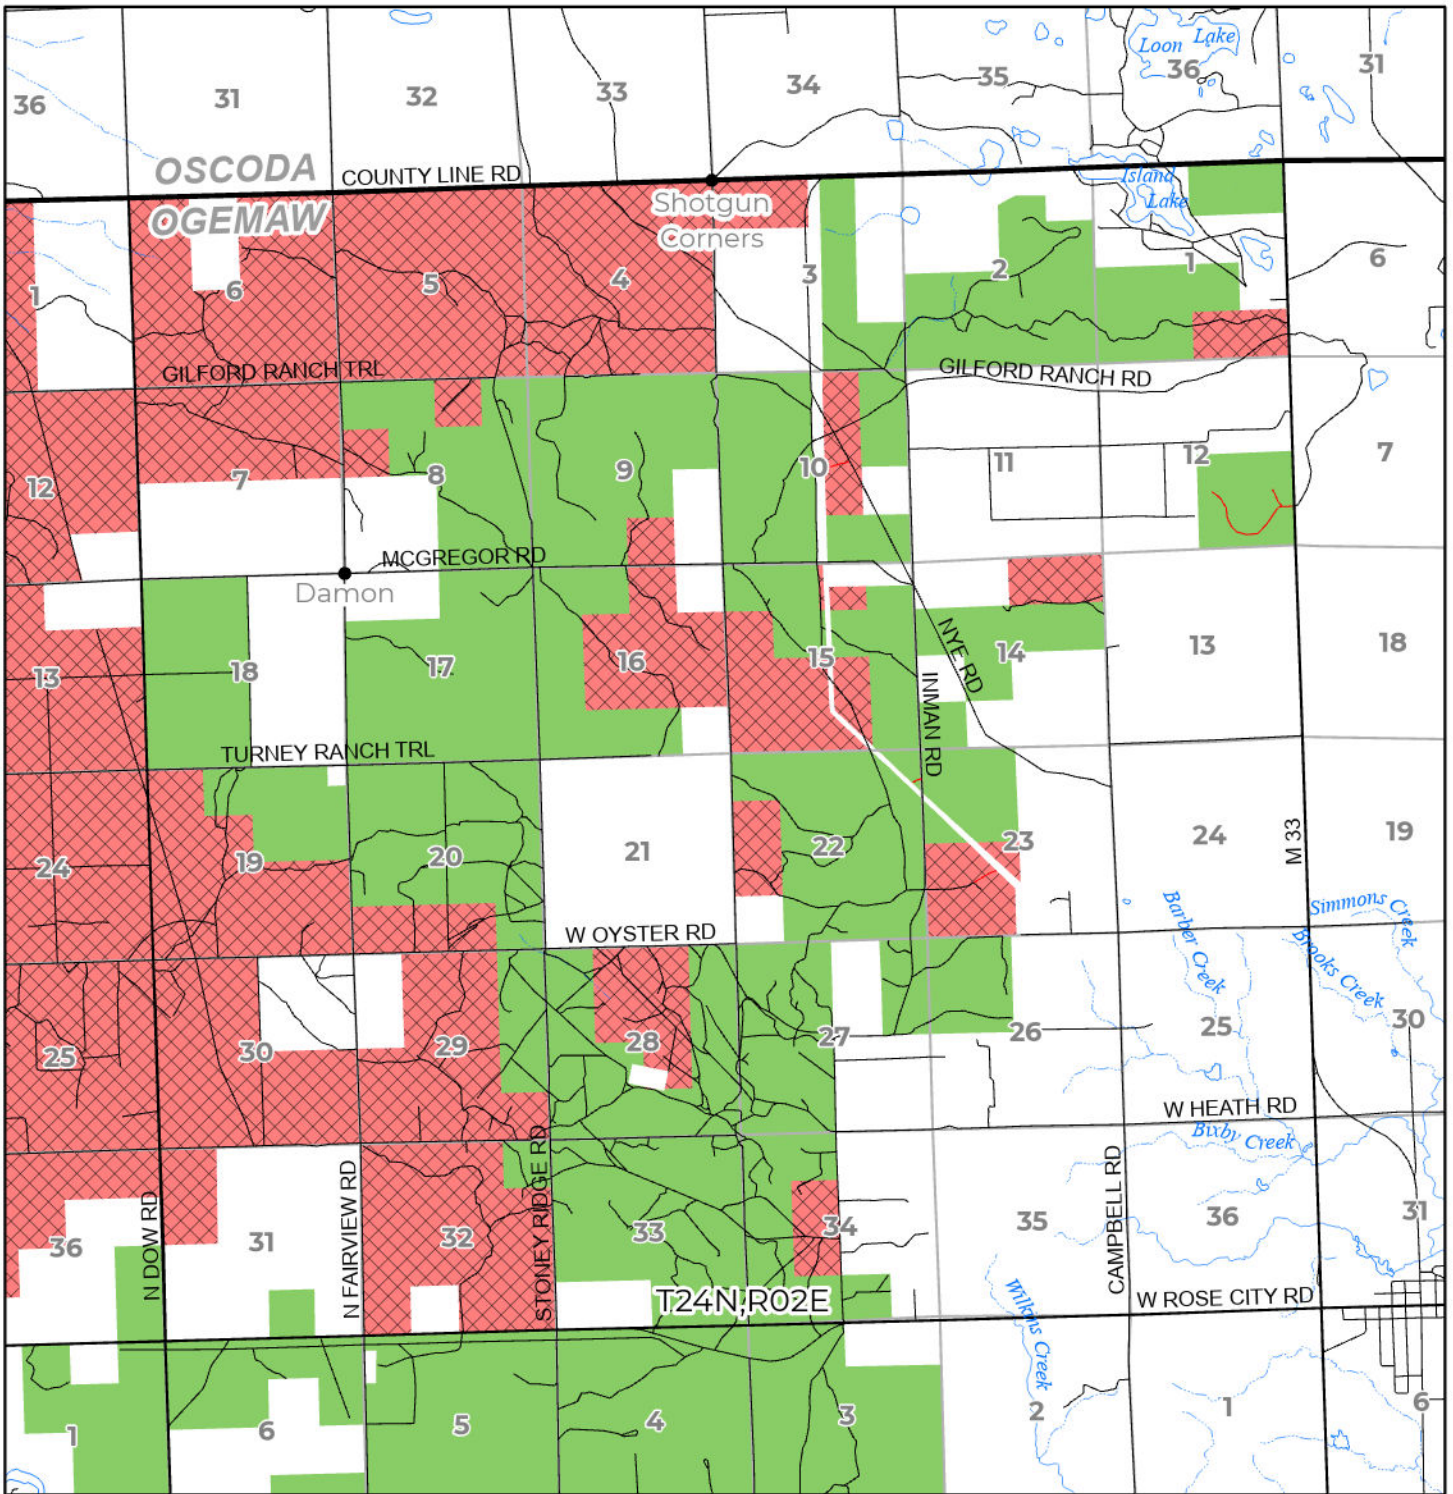

2024 FUELWOOD COLLECTION  
 OGEMAW COUNTY  
**T24N,R02E**

- Open (Recently Closed Timber Sale)
- Open
- Open (Military Restrictions - Possible closure from May to September)
- Closed