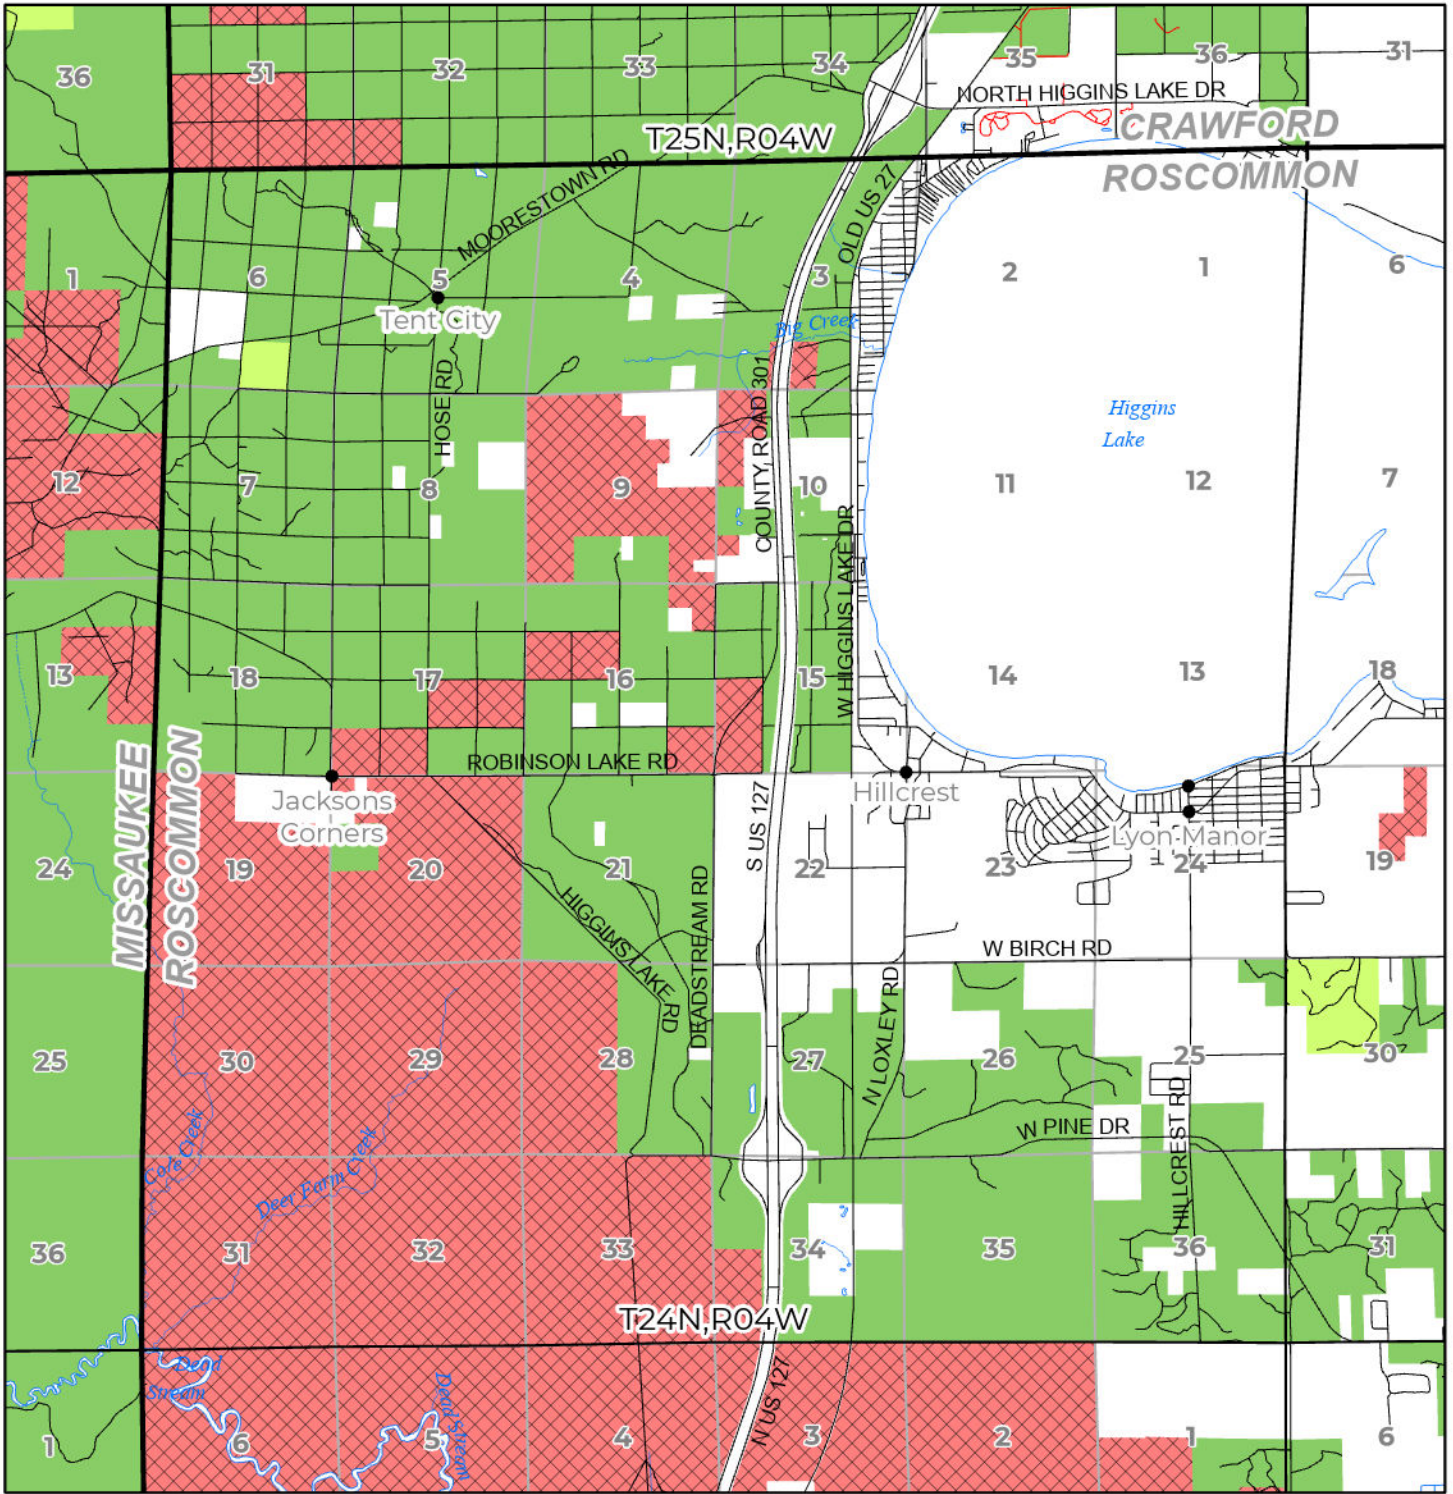

2024 FUELWOOD COLLECTION
 ROSCOMMON COUNTY
T24N,R04W

- Open (Recently Closed Timber Sale)
- Open
- Open (Military Restrictions - Possible closure from May to September)
- Closed

N

 Miles
 0 ——— 1
 Effective: April 1, 2024