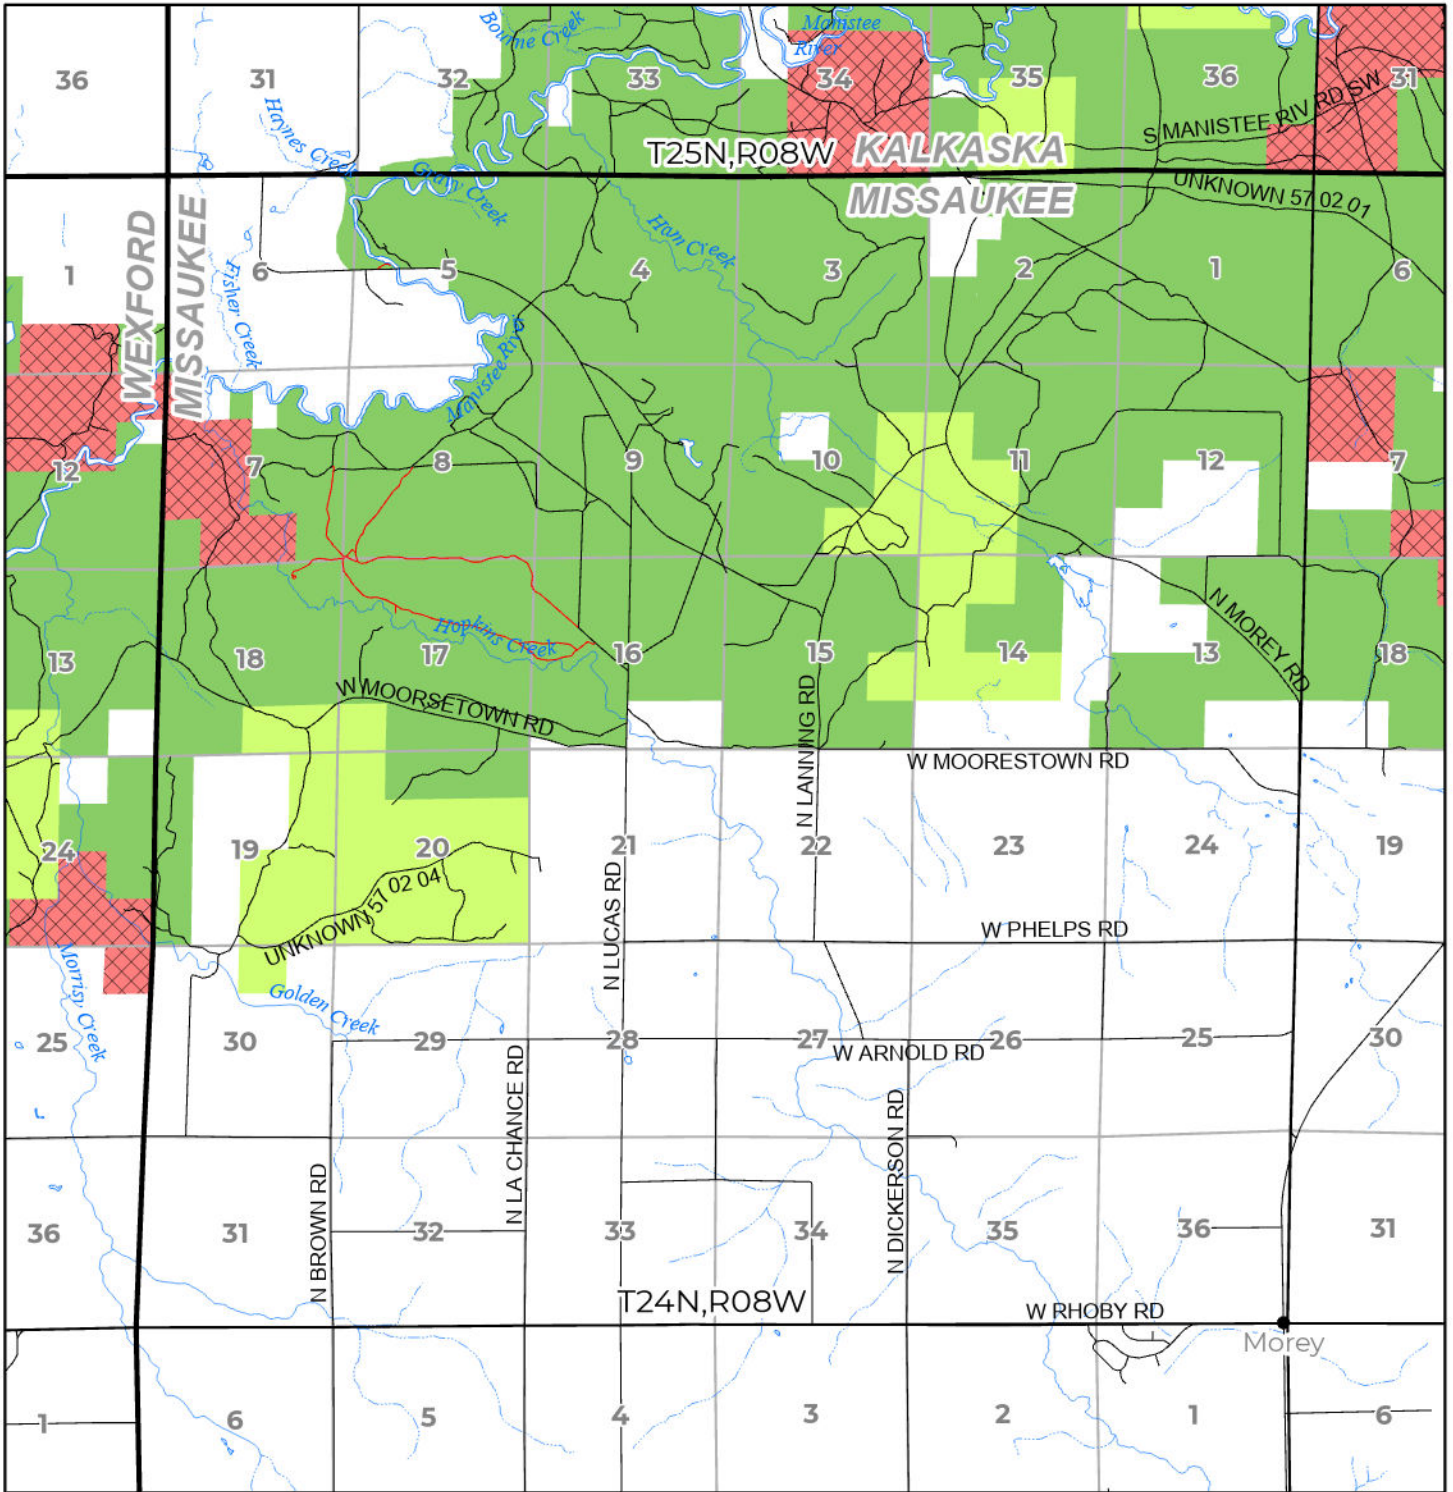

2024 FUELWOOD COLLECTION  
 MISSAUKEE COUNTY  
**T24N,R08W**

- Open (Recently Closed Timber Sale)
- Open
- Open (Military Restrictions - Possible closure from May to September)
- Closed