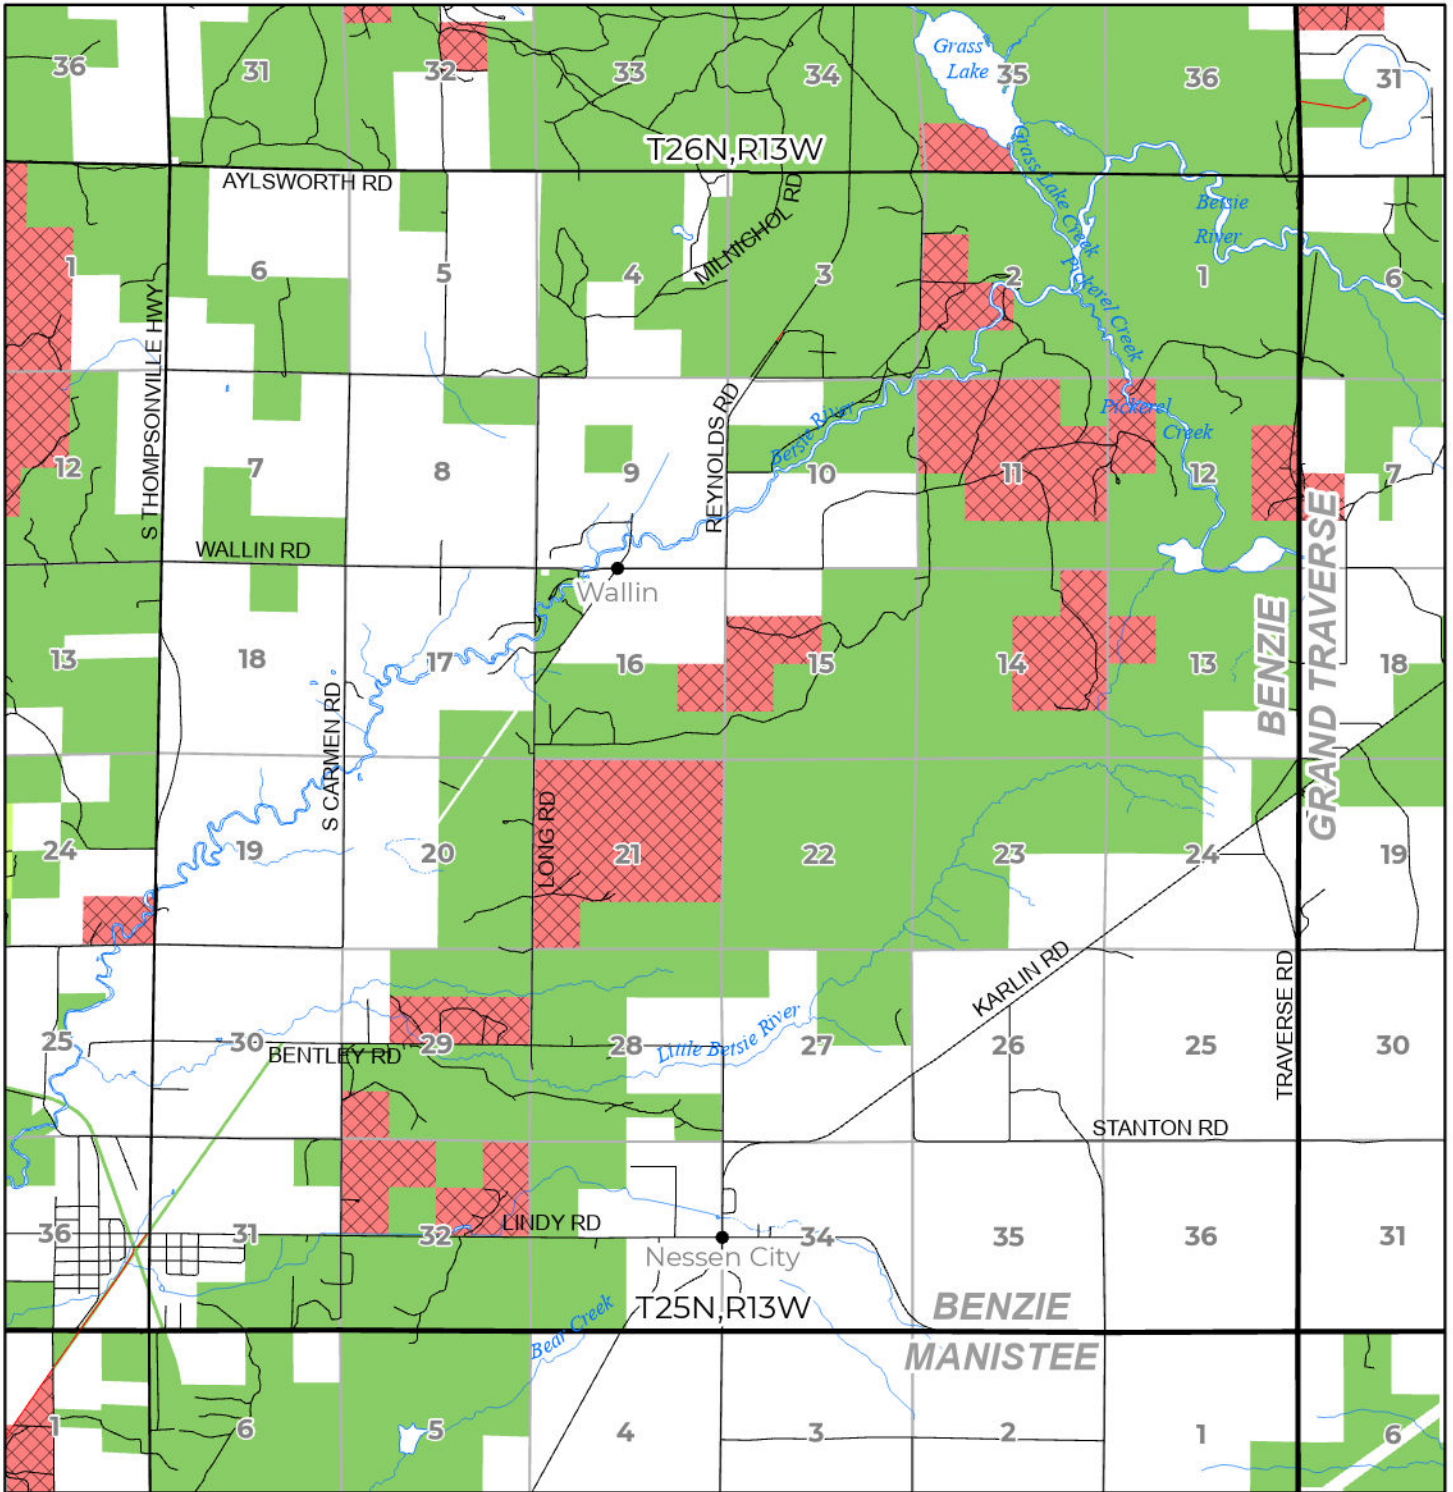

2024 FUELWOOD COLLECTION  
 BENZIE COUNTY  
**T25N,R13W**

- Open (Recently Closed Timber Sale)
- Open
- Open (Military Restrictions - Possible closure from May to September)
- Closed