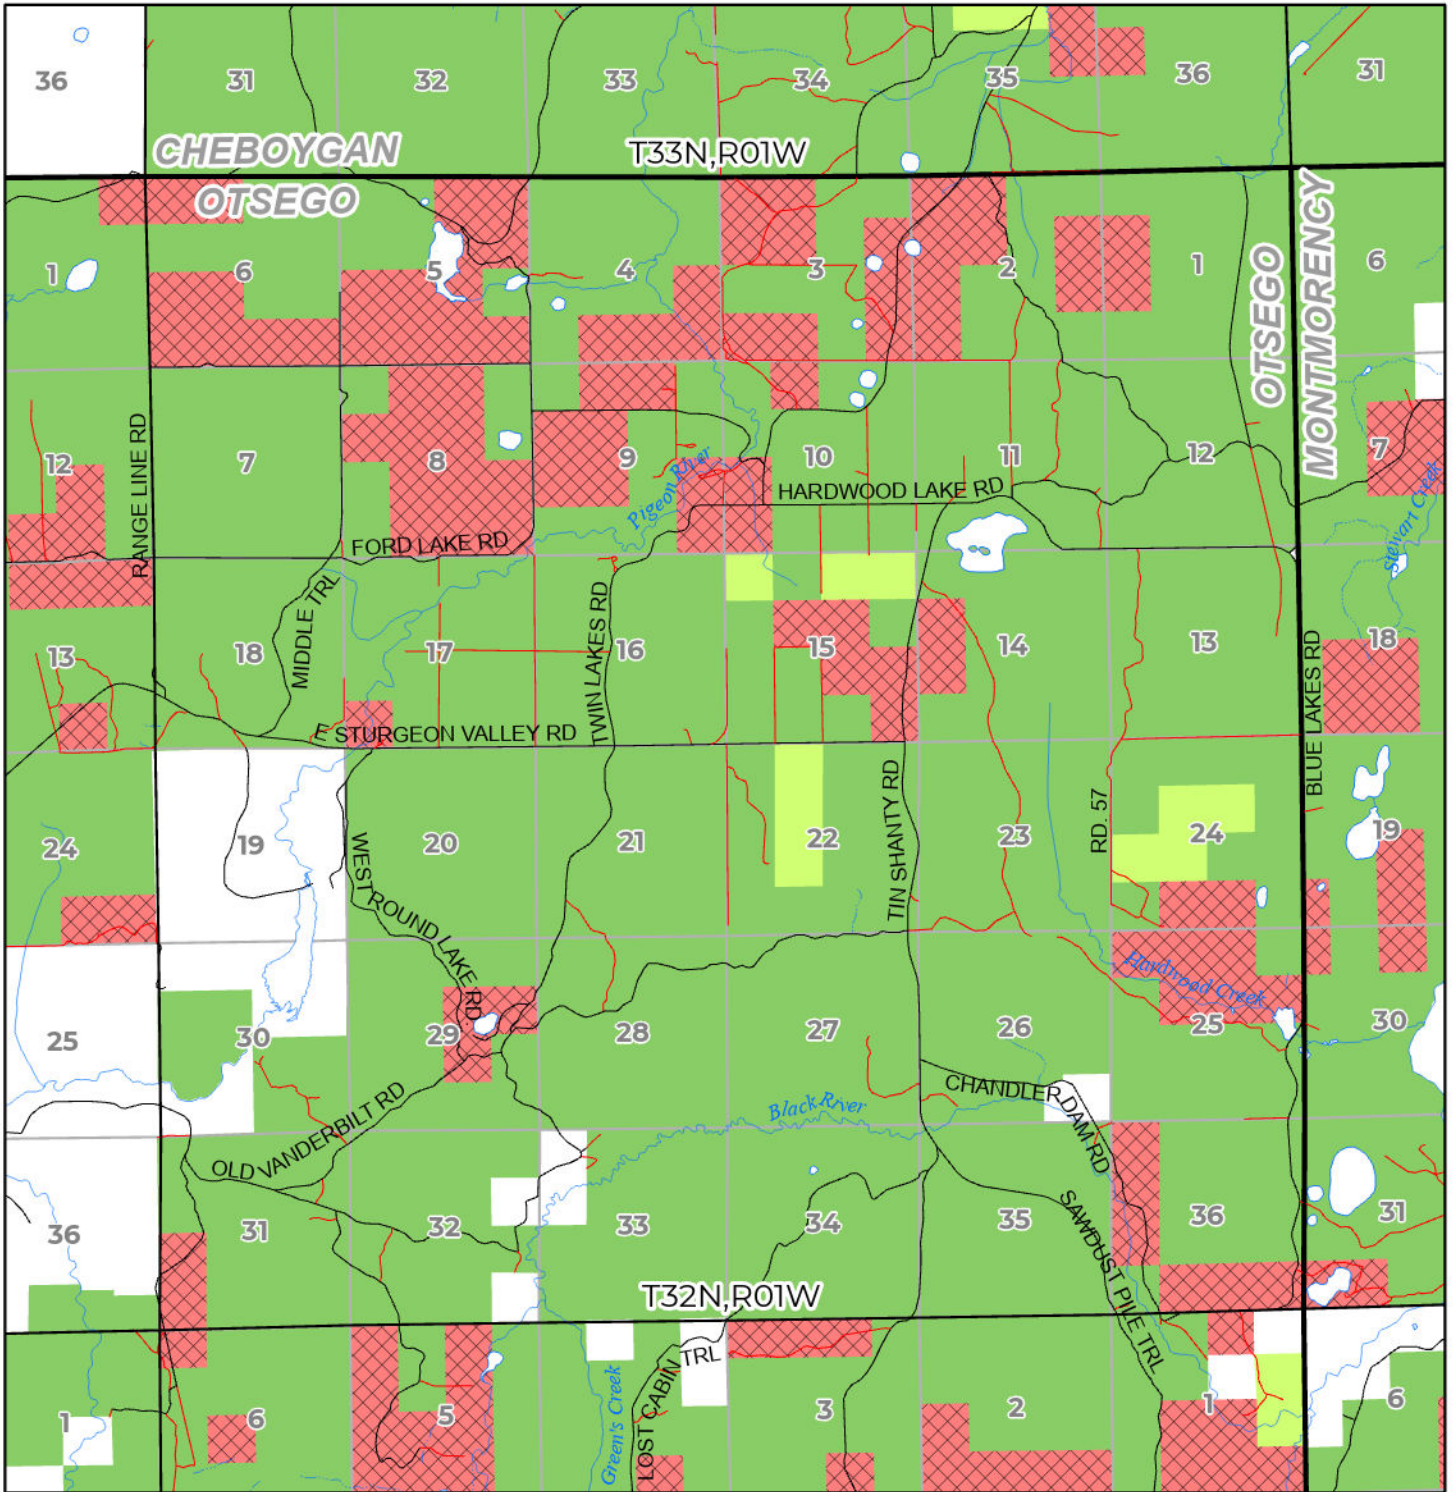

2024 FUELWOOD COLLECTION
 OTSEGO COUNTY
T32N,R01W

- Open (Recently Closed Timber Sale)
- Open
- Open (Military Restrictions - Possible closure from May to September)
- Closed