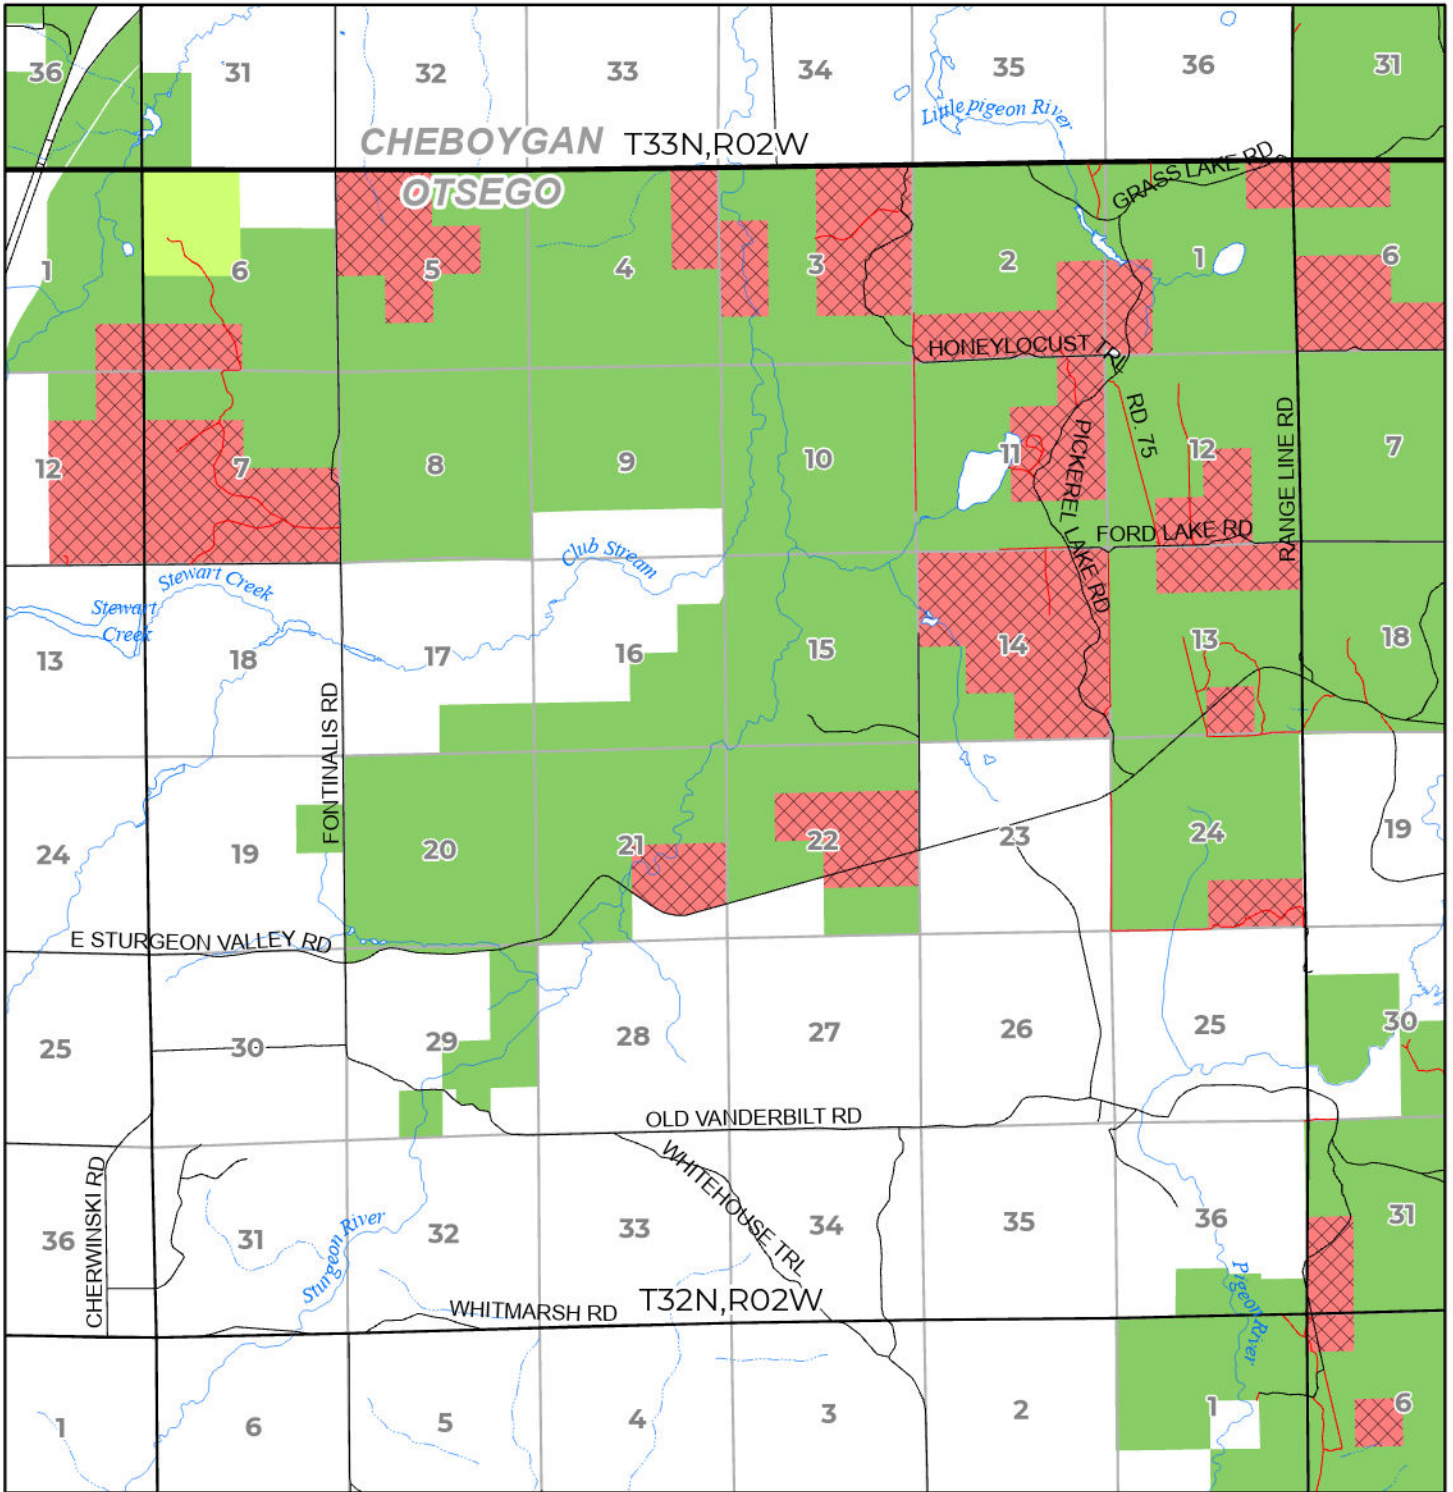

2024 FUELWOOD COLLECTION  
 OTSEGO COUNTY  
**T32N,R02W**

- Open (Recently Closed Timber Sale)
- Open
- Open (Military Restrictions - Possible closure from May to September)
- Closed