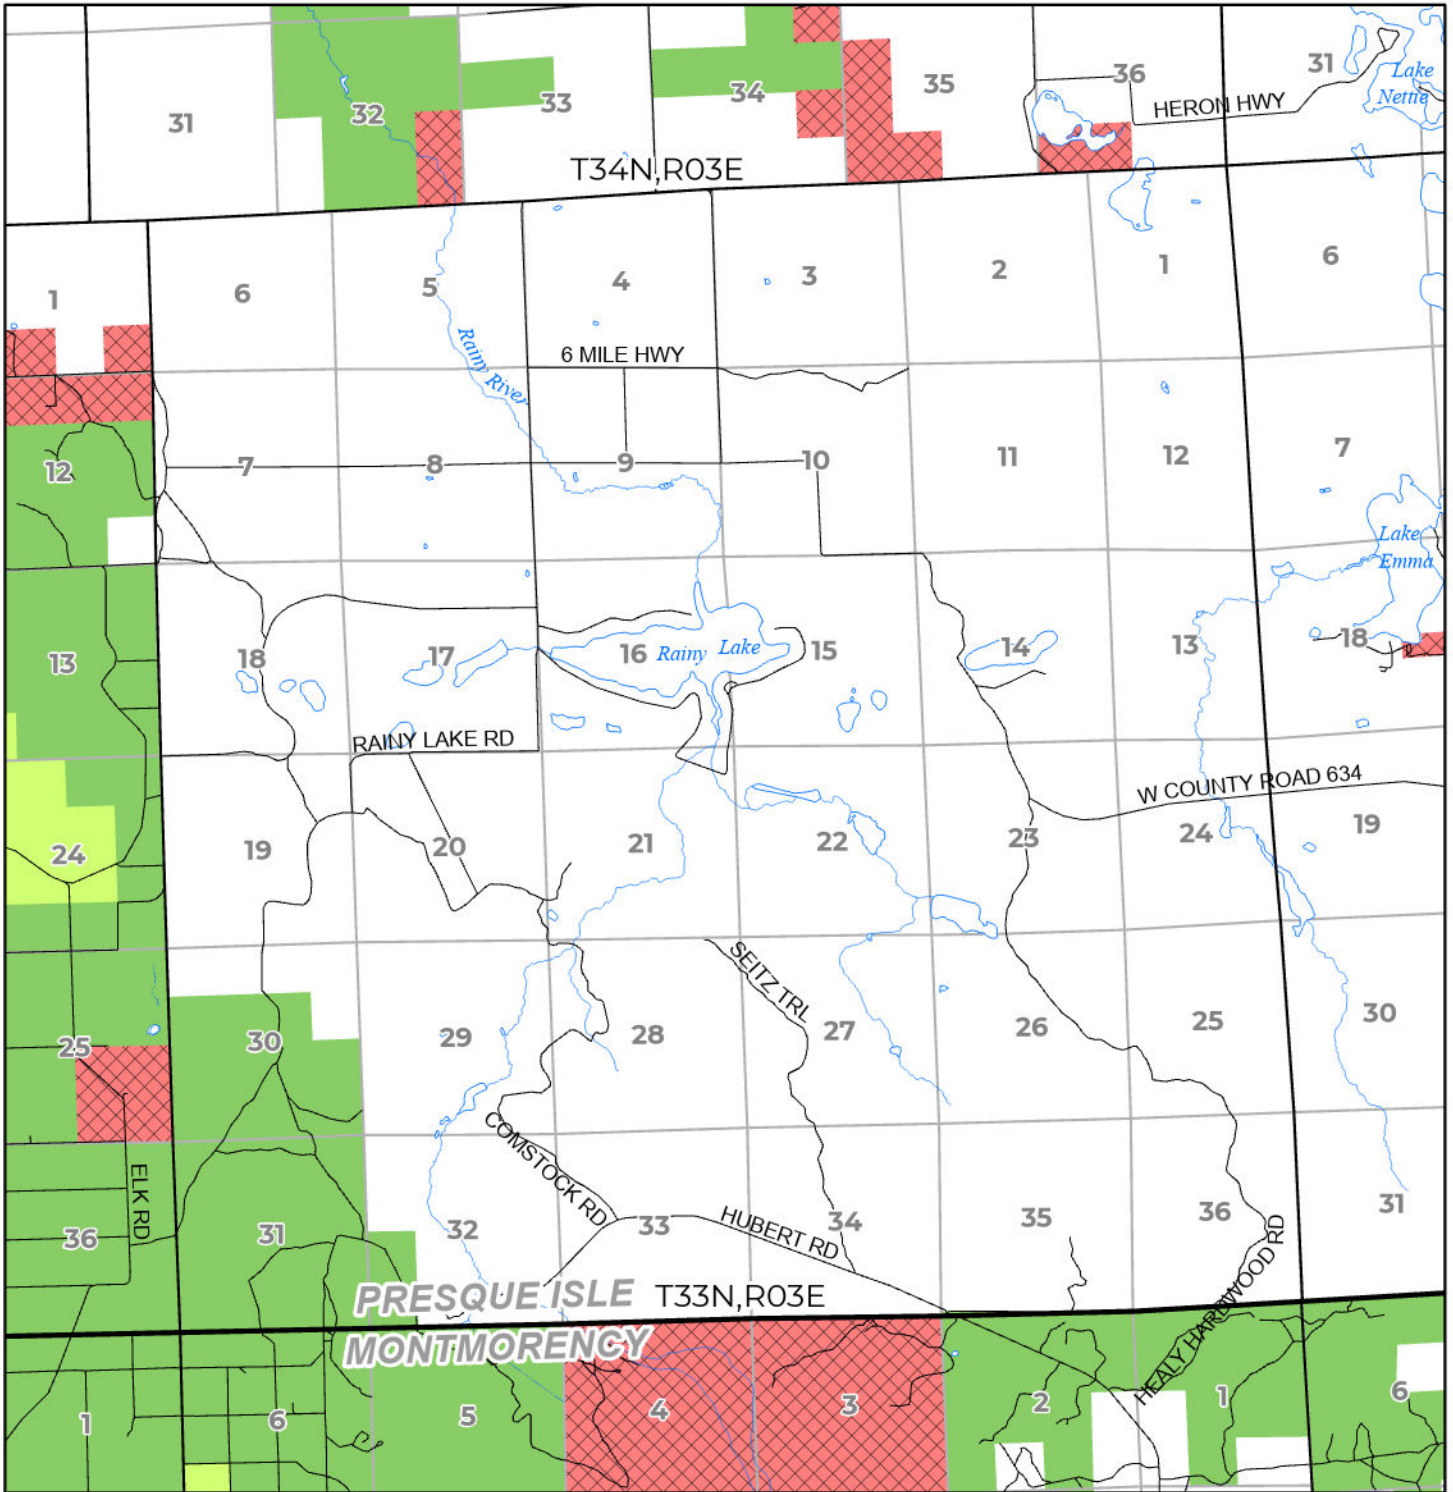

2024 FUELWOOD COLLECTION
 PRESQUE ISLE COUNTY
T33N,R03E

- Open (Recently Closed Timber Sale)
- Open
- Open (Military Restrictions – Possible closure from May to September)
- Closed

N

 Miles

 Effective: April 1, 2024