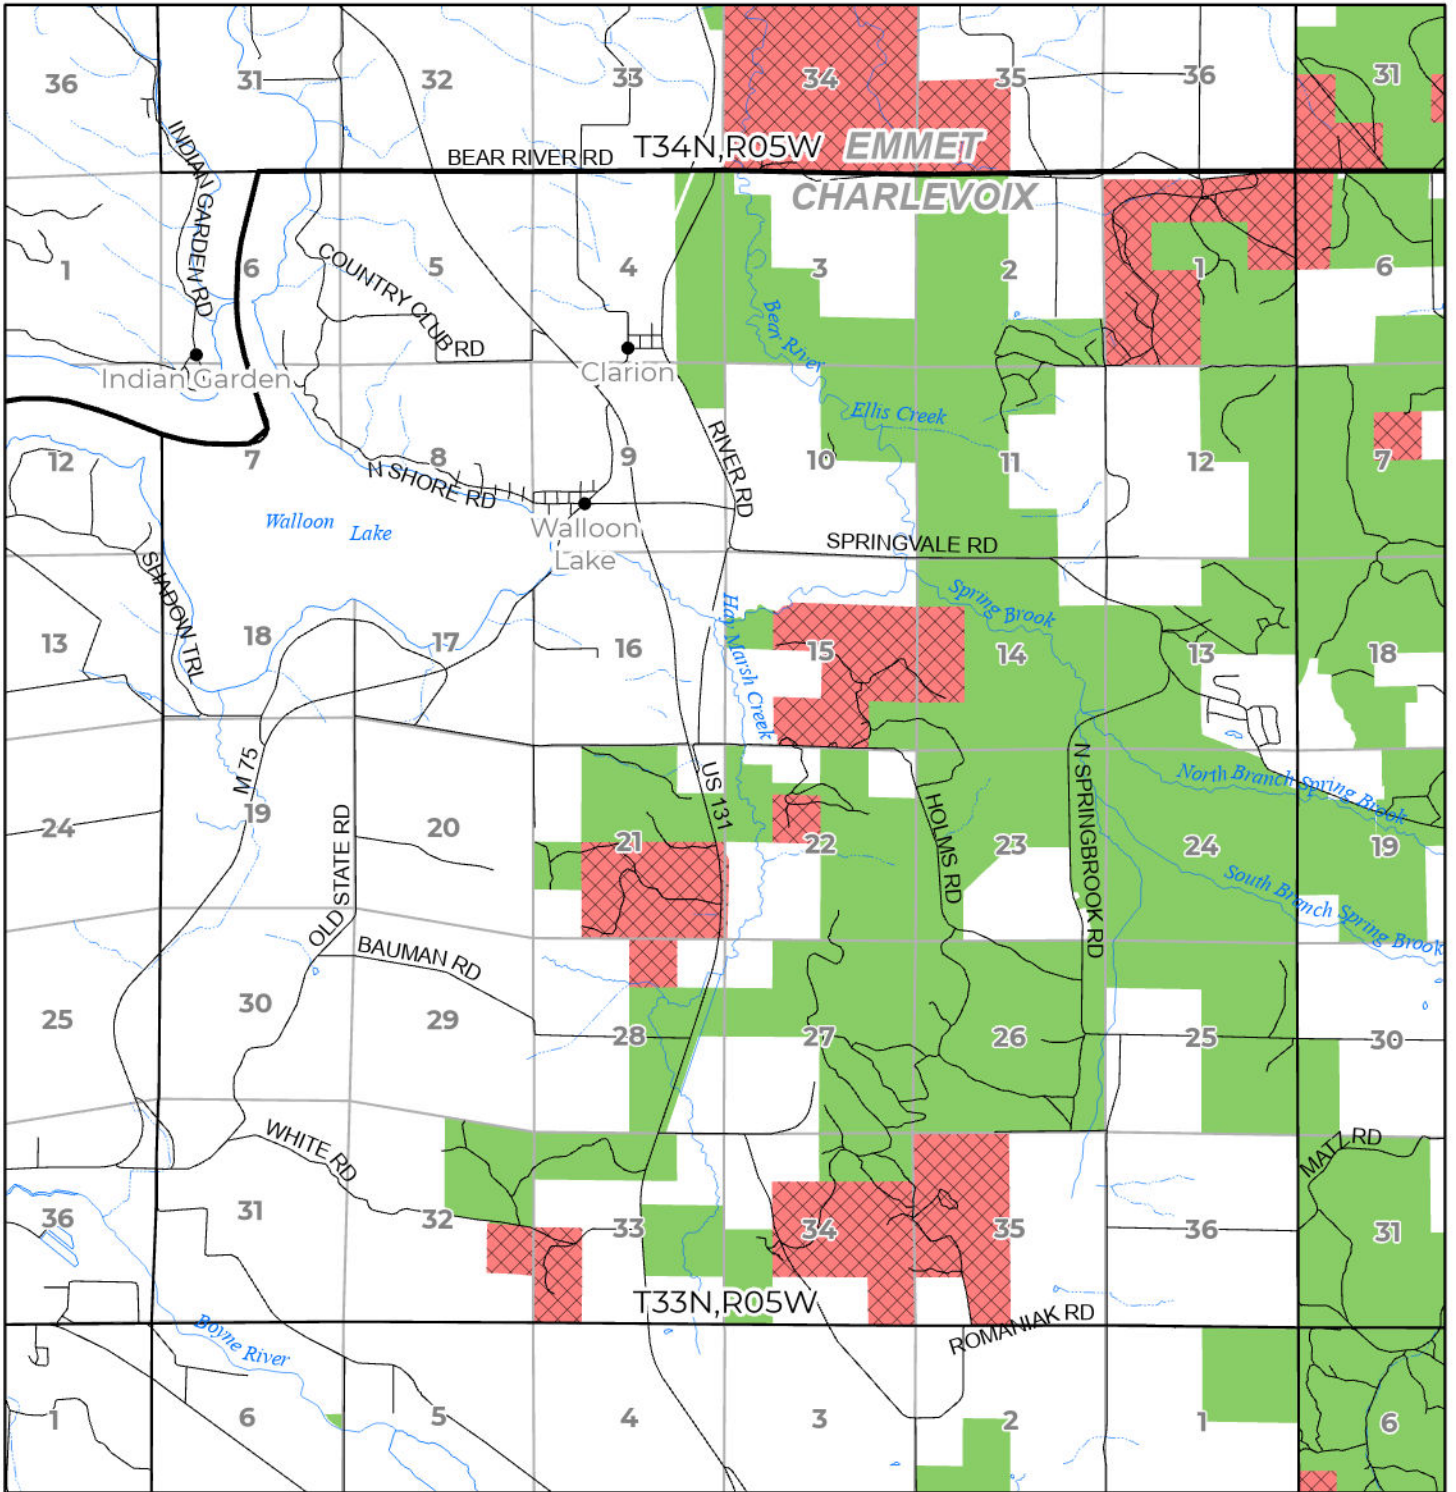

2024 FUELWOOD COLLECTION  
 EMMET COUNTY  
 T33N,R05W

- Open (Recently Closed Timber Sale)
- Open
- Open (Military Restrictions - Possible closure from May to September)
- Closed