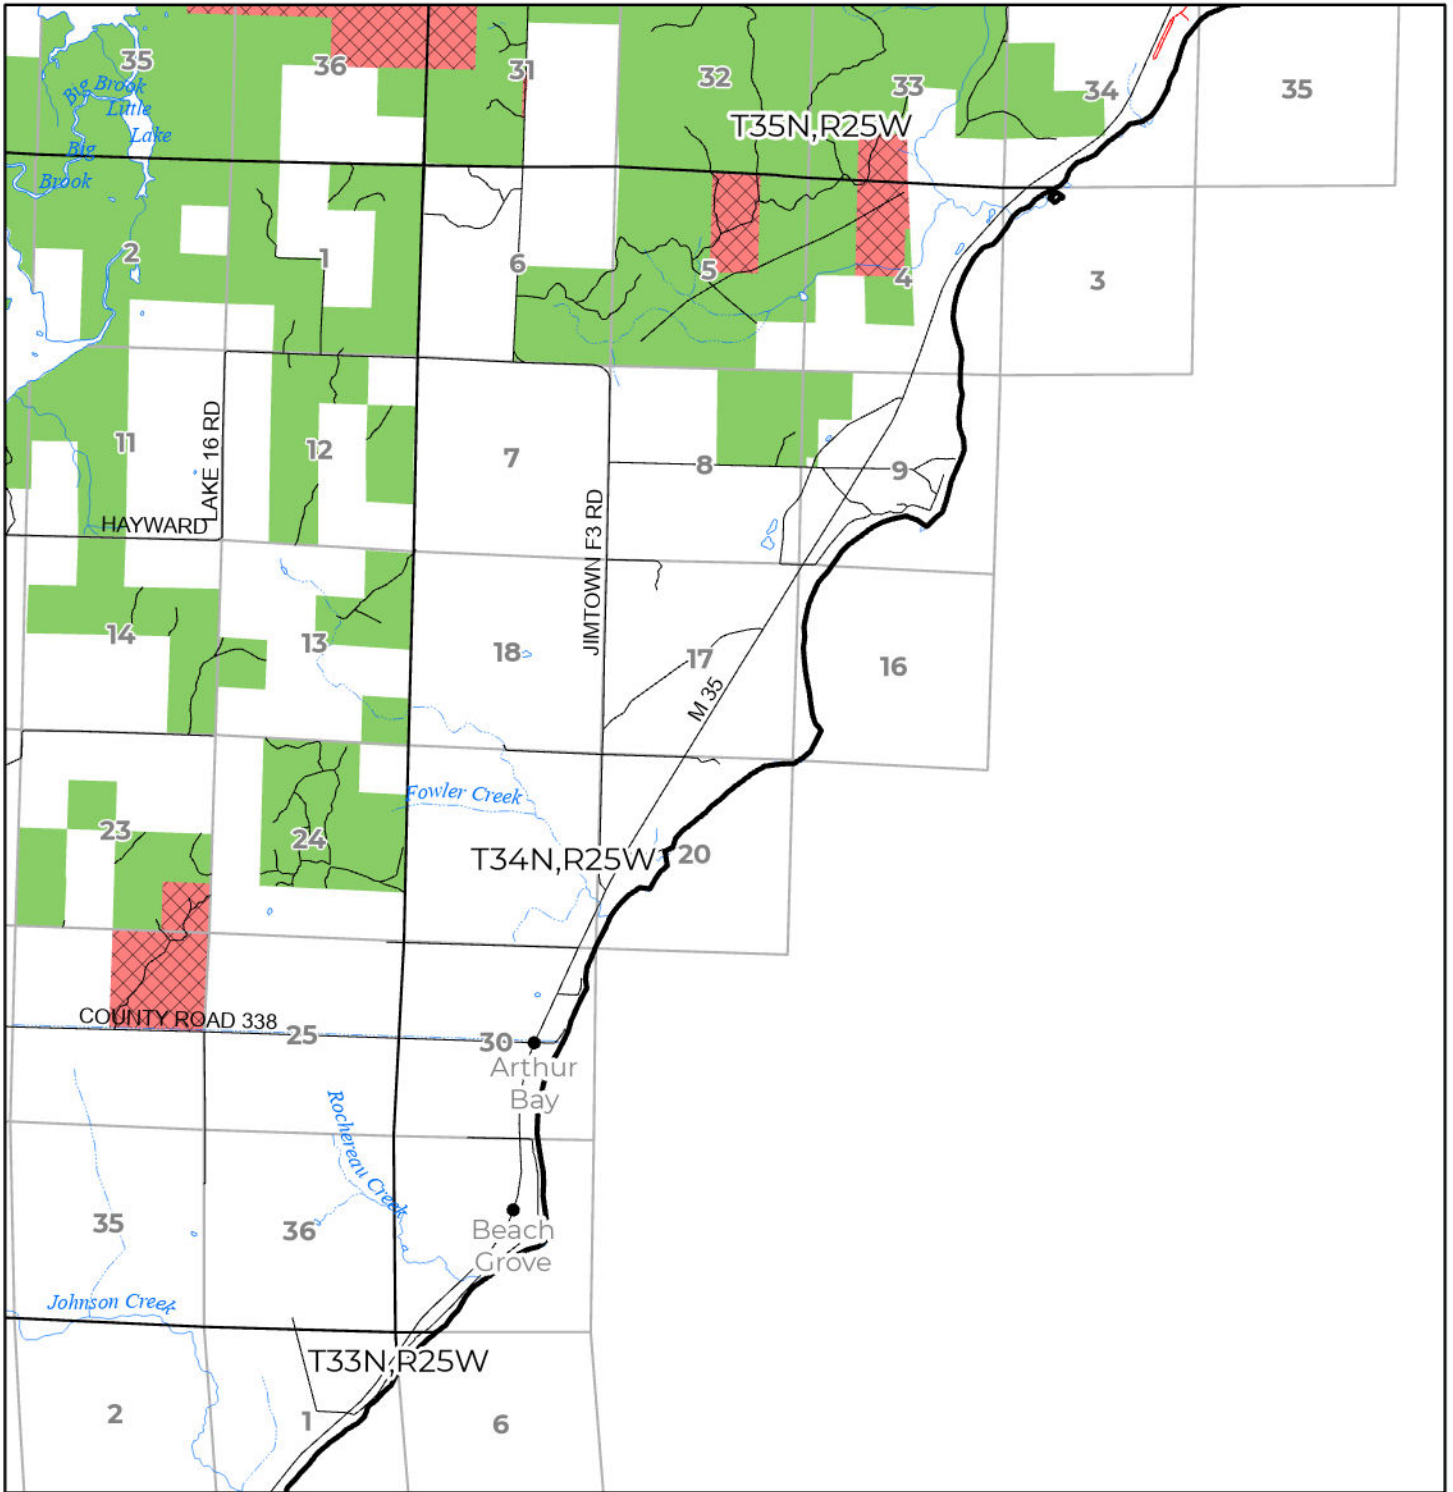

2024 FUELWOOD COLLECTION
 MENONIMEE COUNTY
T34N,R25W

- Open (Recently Closed Timber Sale)
- Open
- Open (Military Restrictions – Possible closure from May to September)
- Closed