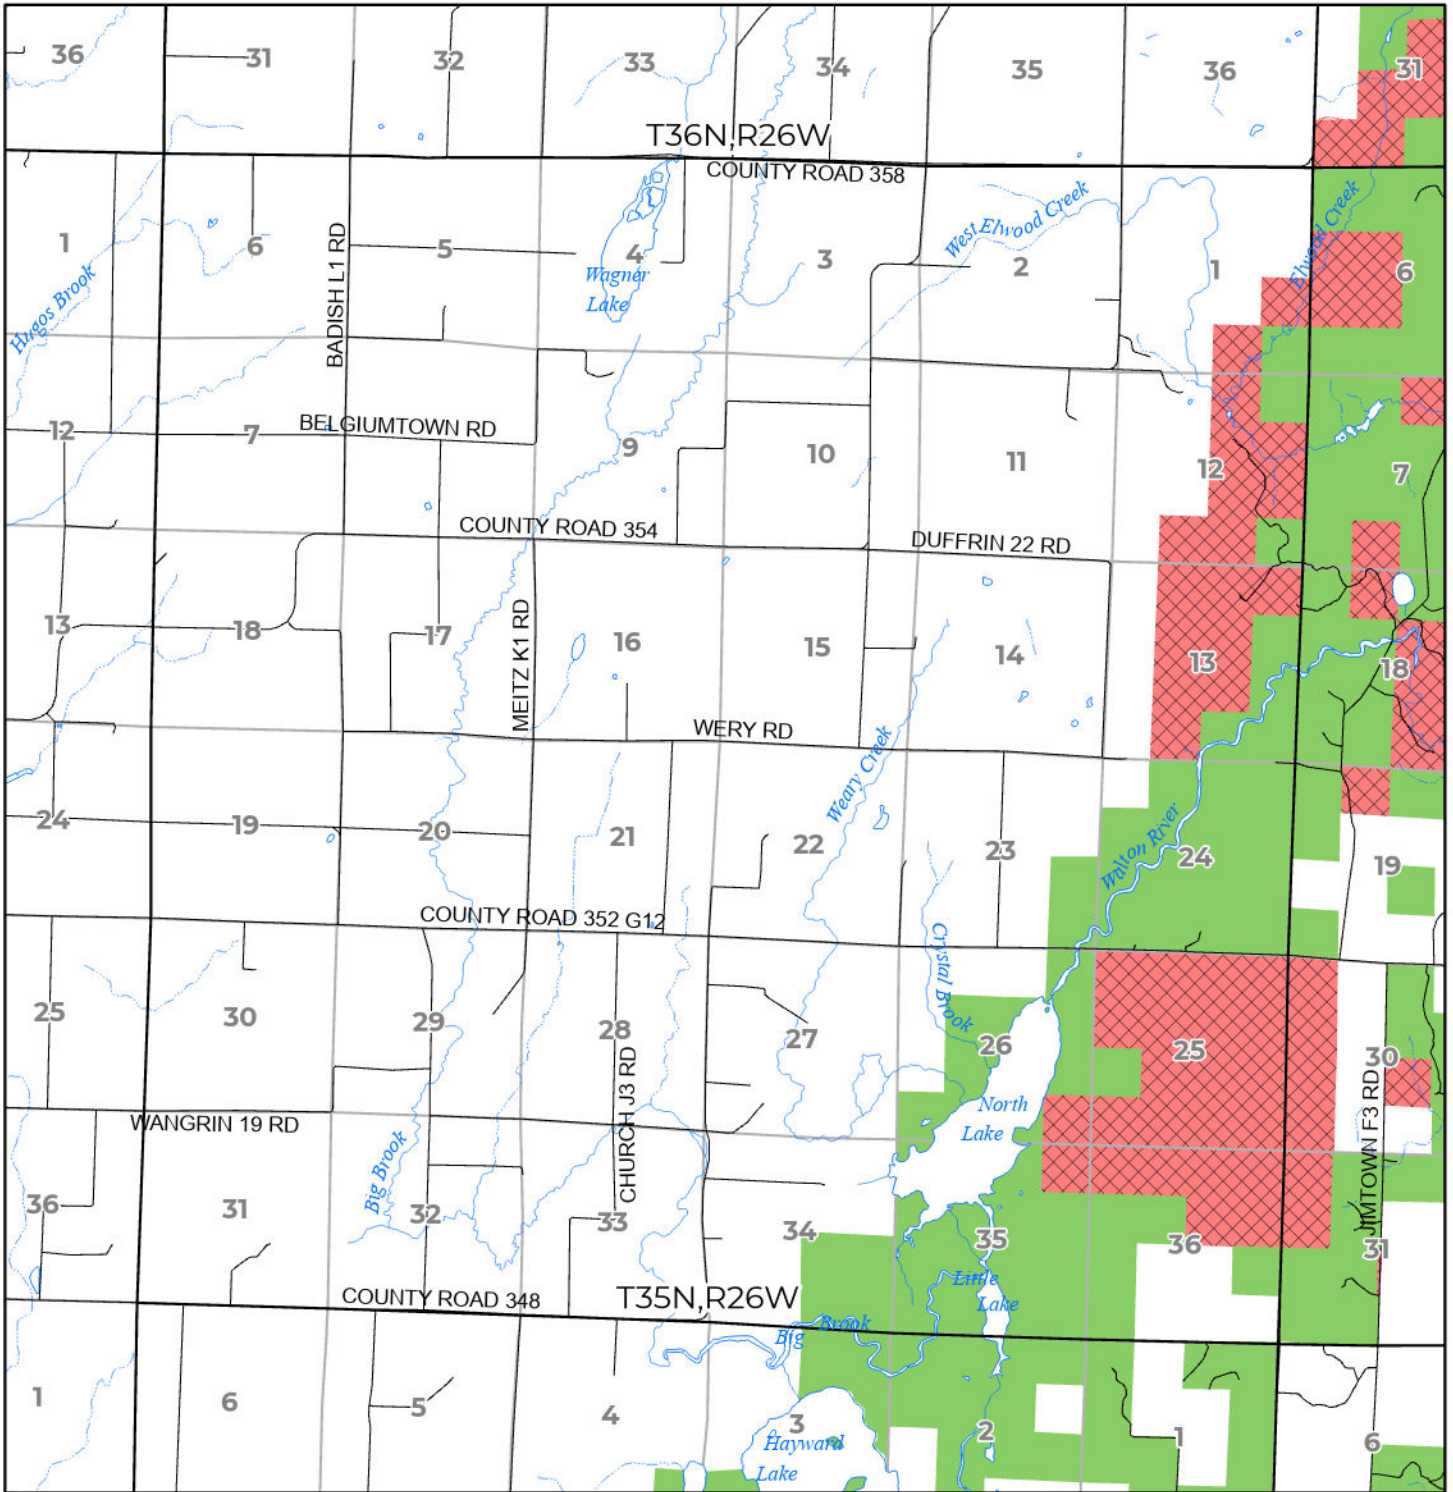

2024 FUELWOOD COLLECTION
 MENONIMEE COUNTY
T35N,R26W

- Open (Recently Closed Timber Sale)
- Open
- Open (Military Restrictions - Possible closure from May to September)
- Closed