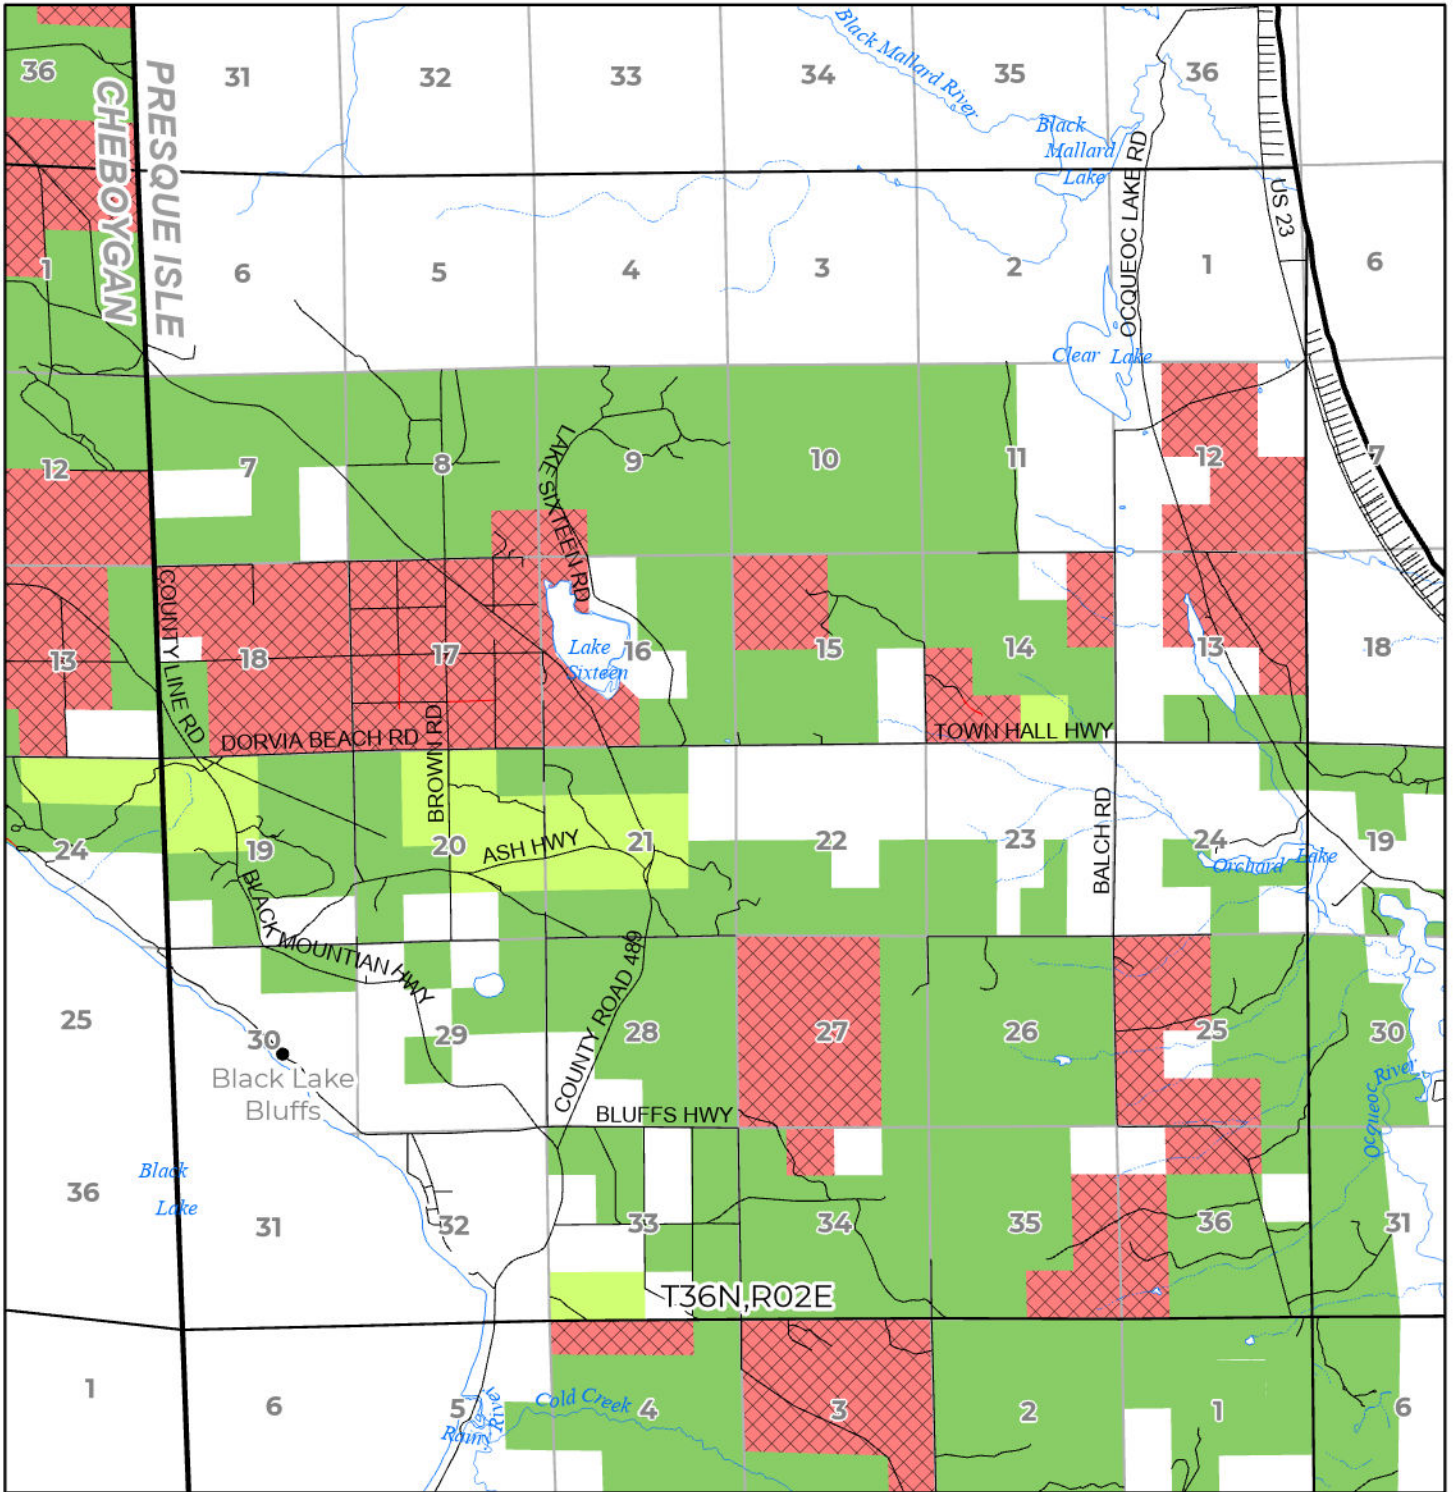

2024 FUELWOOD COLLECTION  
 PRESQUE ISLE COUNTY  
**T36N,R02E**

- Open (Recently Closed Timber Sale)
- Open
- Open (Military Restrictions - Possible closure from May to September)
- Closed