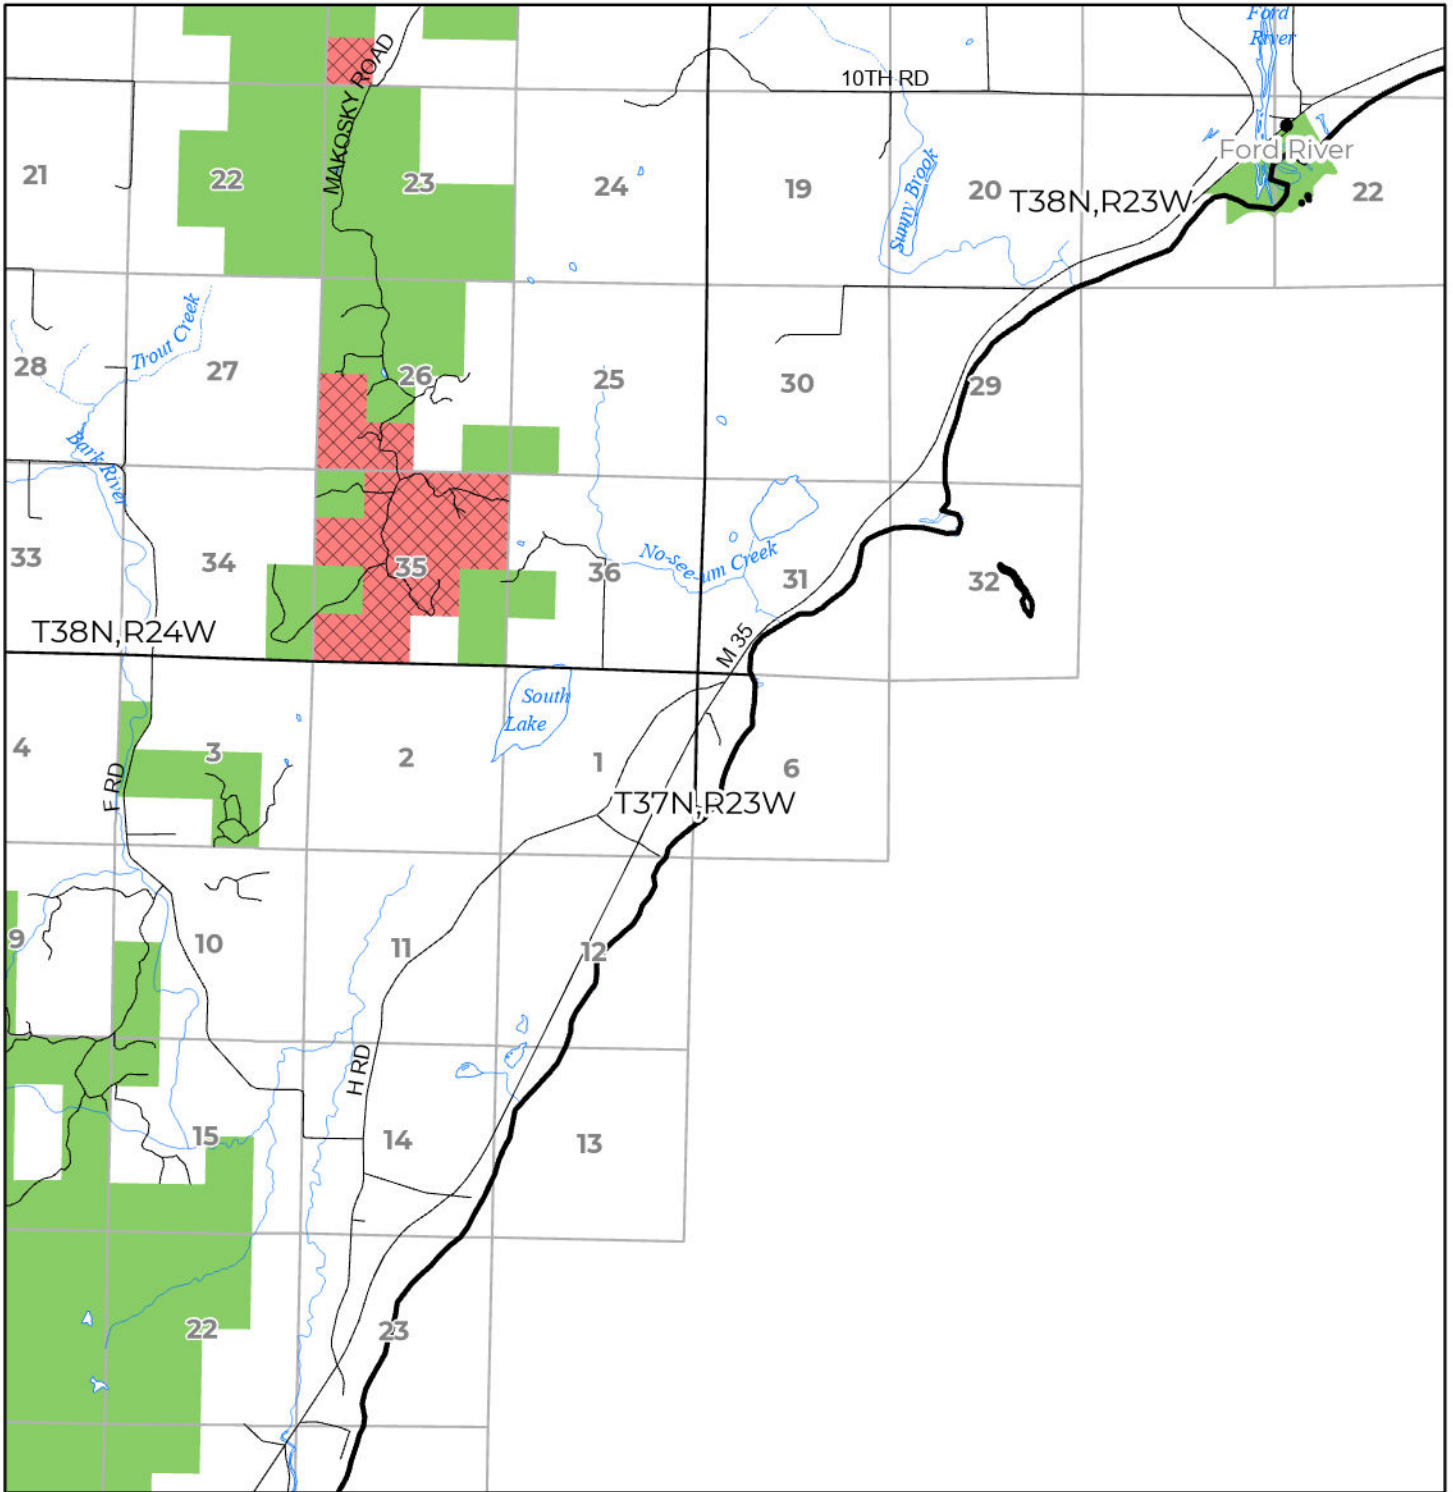

2024 FUELWOOD COLLECTION  
 DELTA COUNTY  
**T37N,R23W**

- Open (Recently Closed Timber Sale)
- Open
- Open (Military Restrictions - Possible closure from May to September)
- Closed