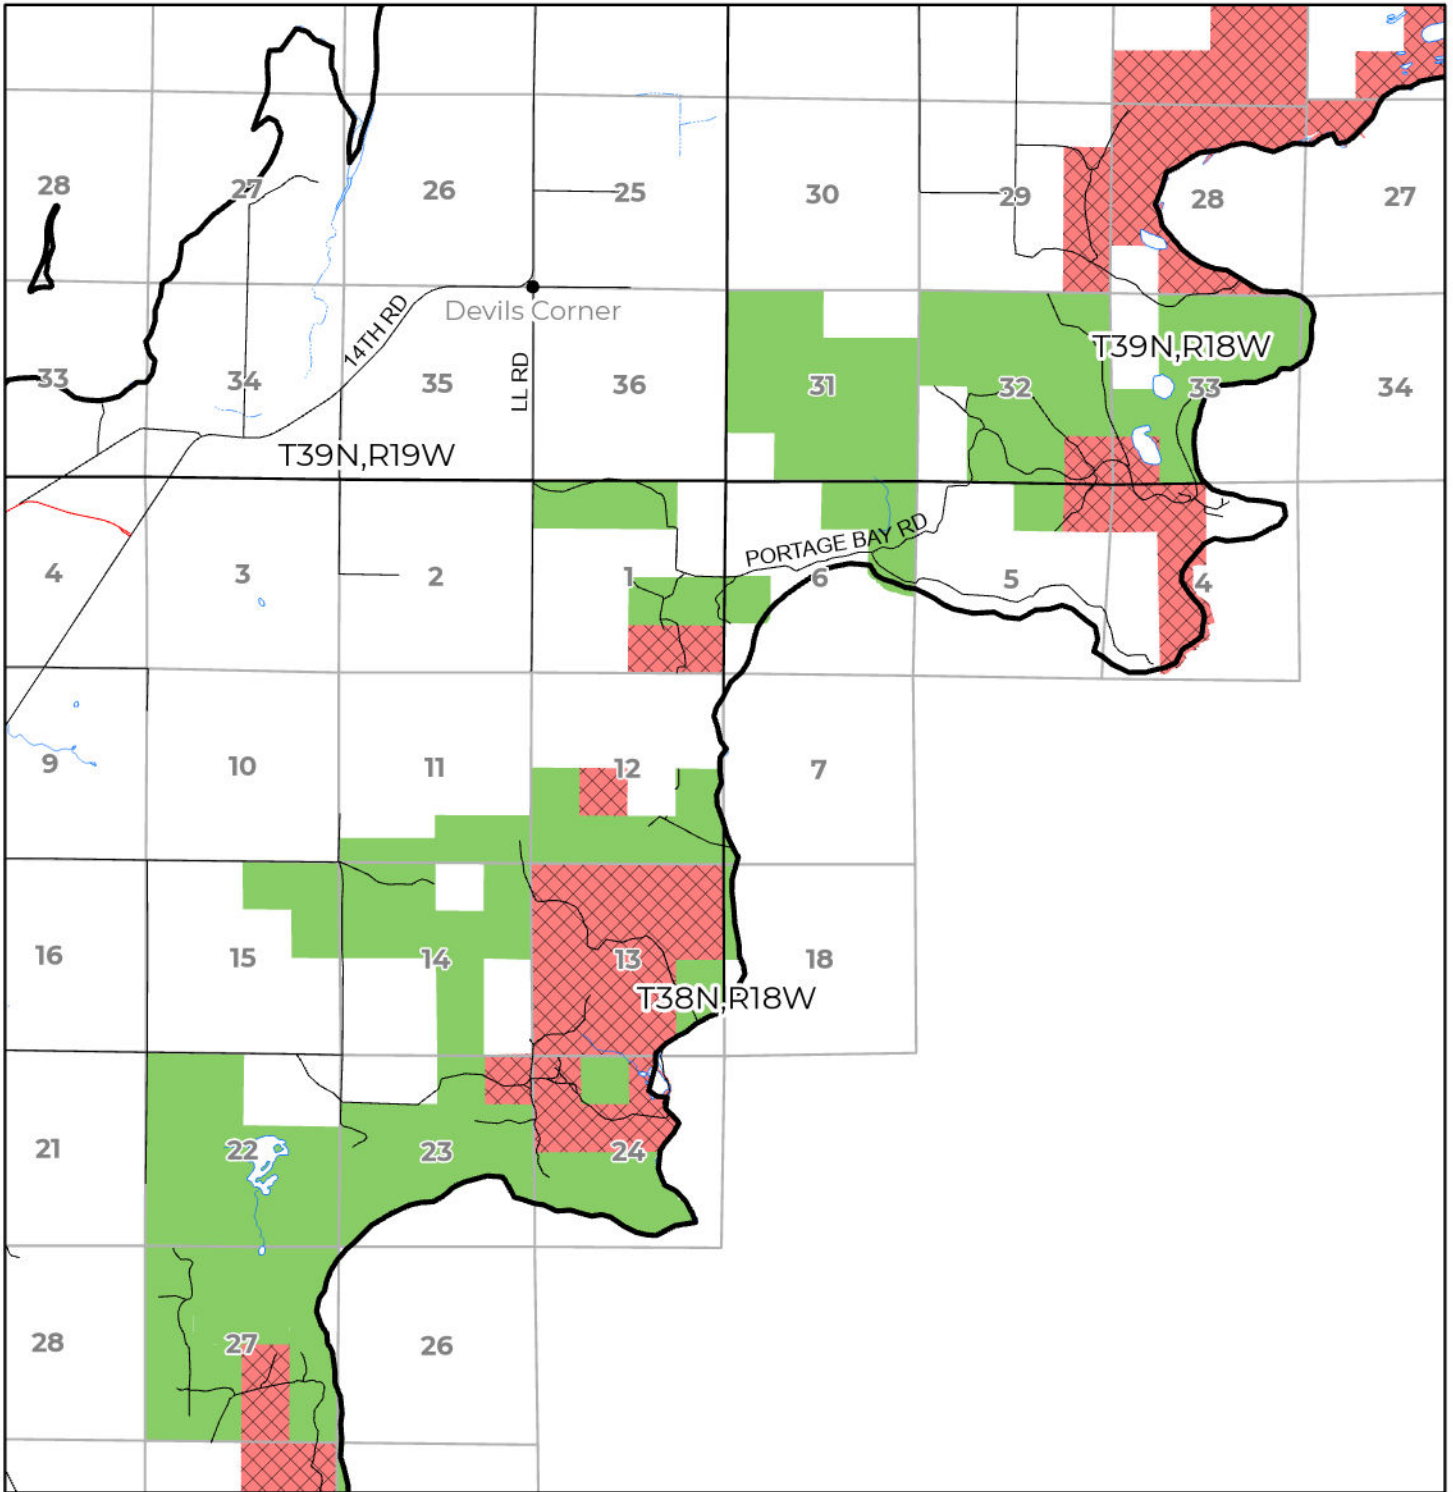

2024 FUELWOOD COLLECTION  
 DELTA COUNTY  
**T38N,R18W**

- Open (Recently Closed Timber Sale)
- Open
- Open (Military Restrictions – Possible closure from May to September)
- Closed