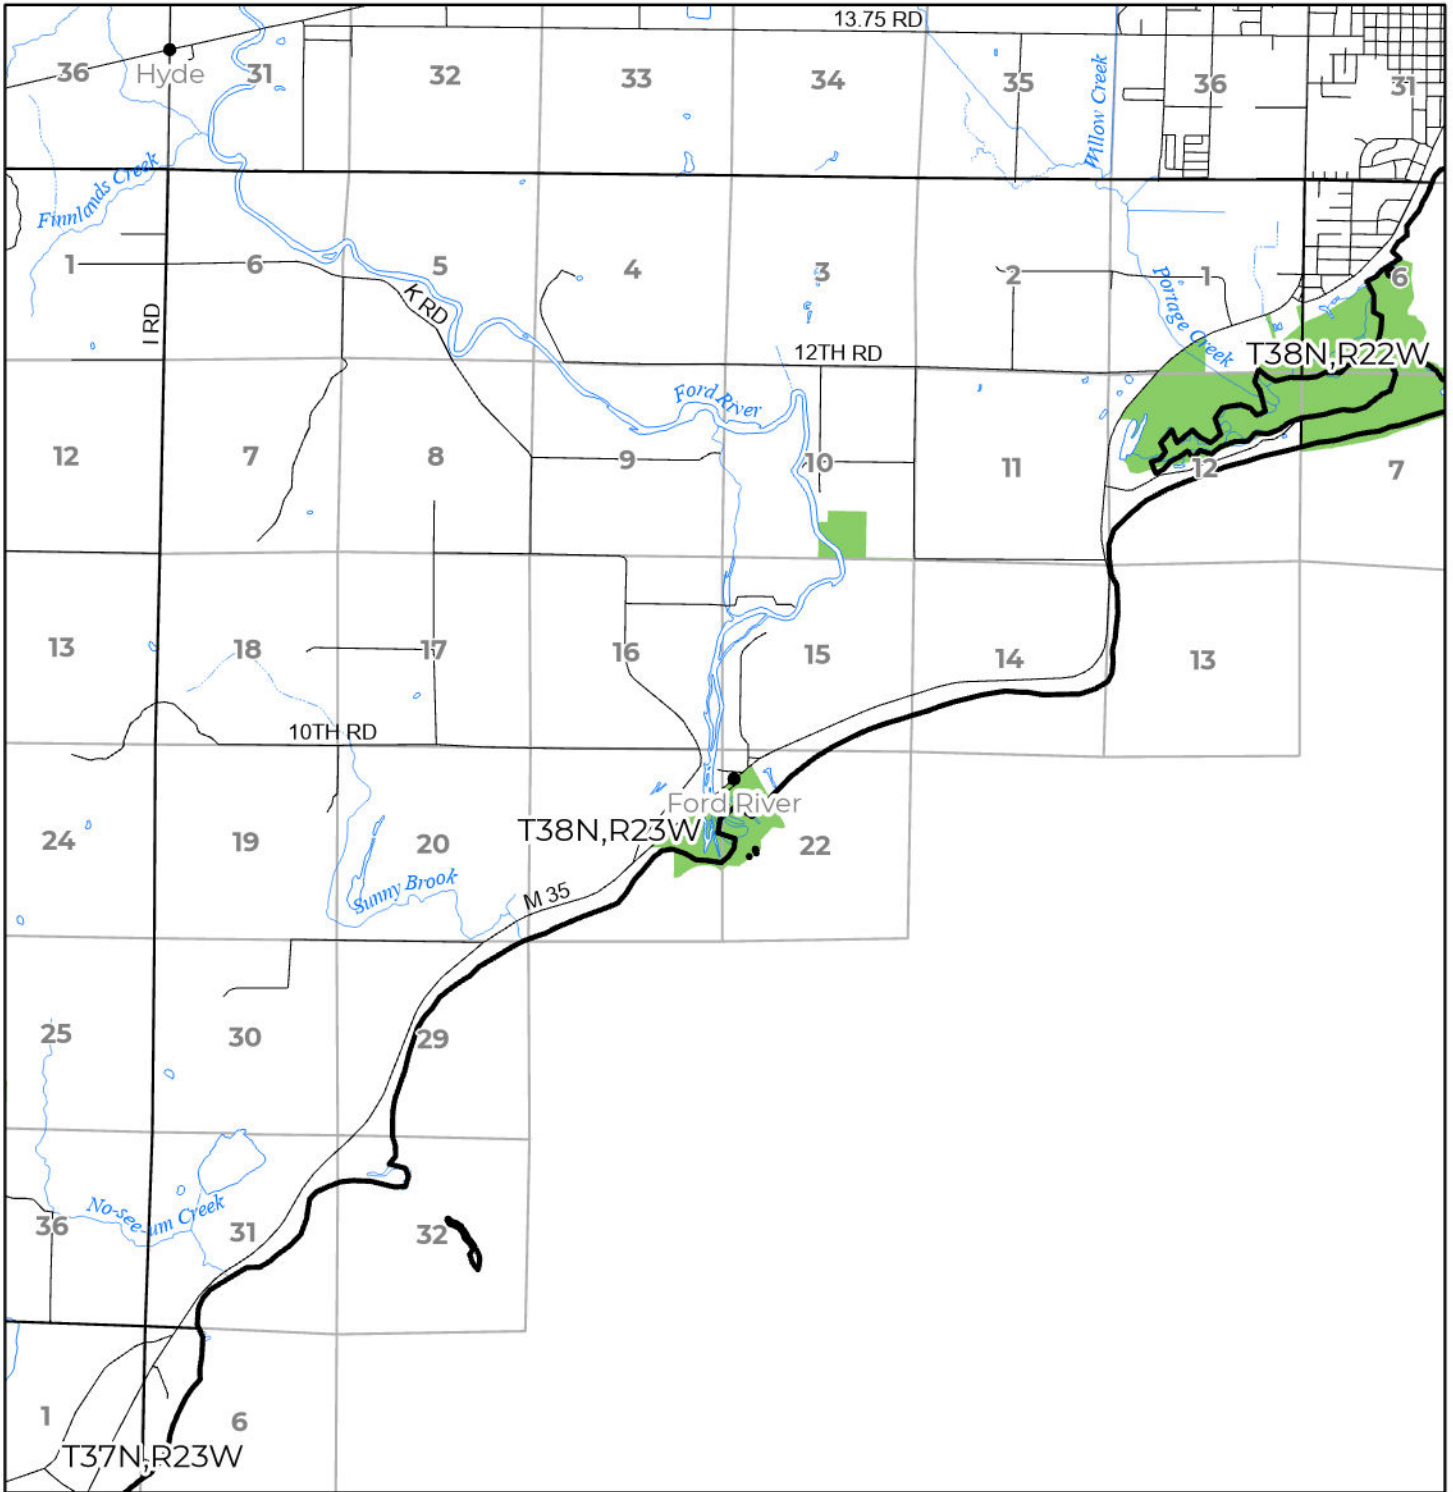

2024 FUELWOOD COLLECTION
 DELTA COUNTY
T38N,R23W

- Open (Recently Closed Timber Sale)
- Open
- Open (Military Restrictions – Possible closure from May to September)
- Closed