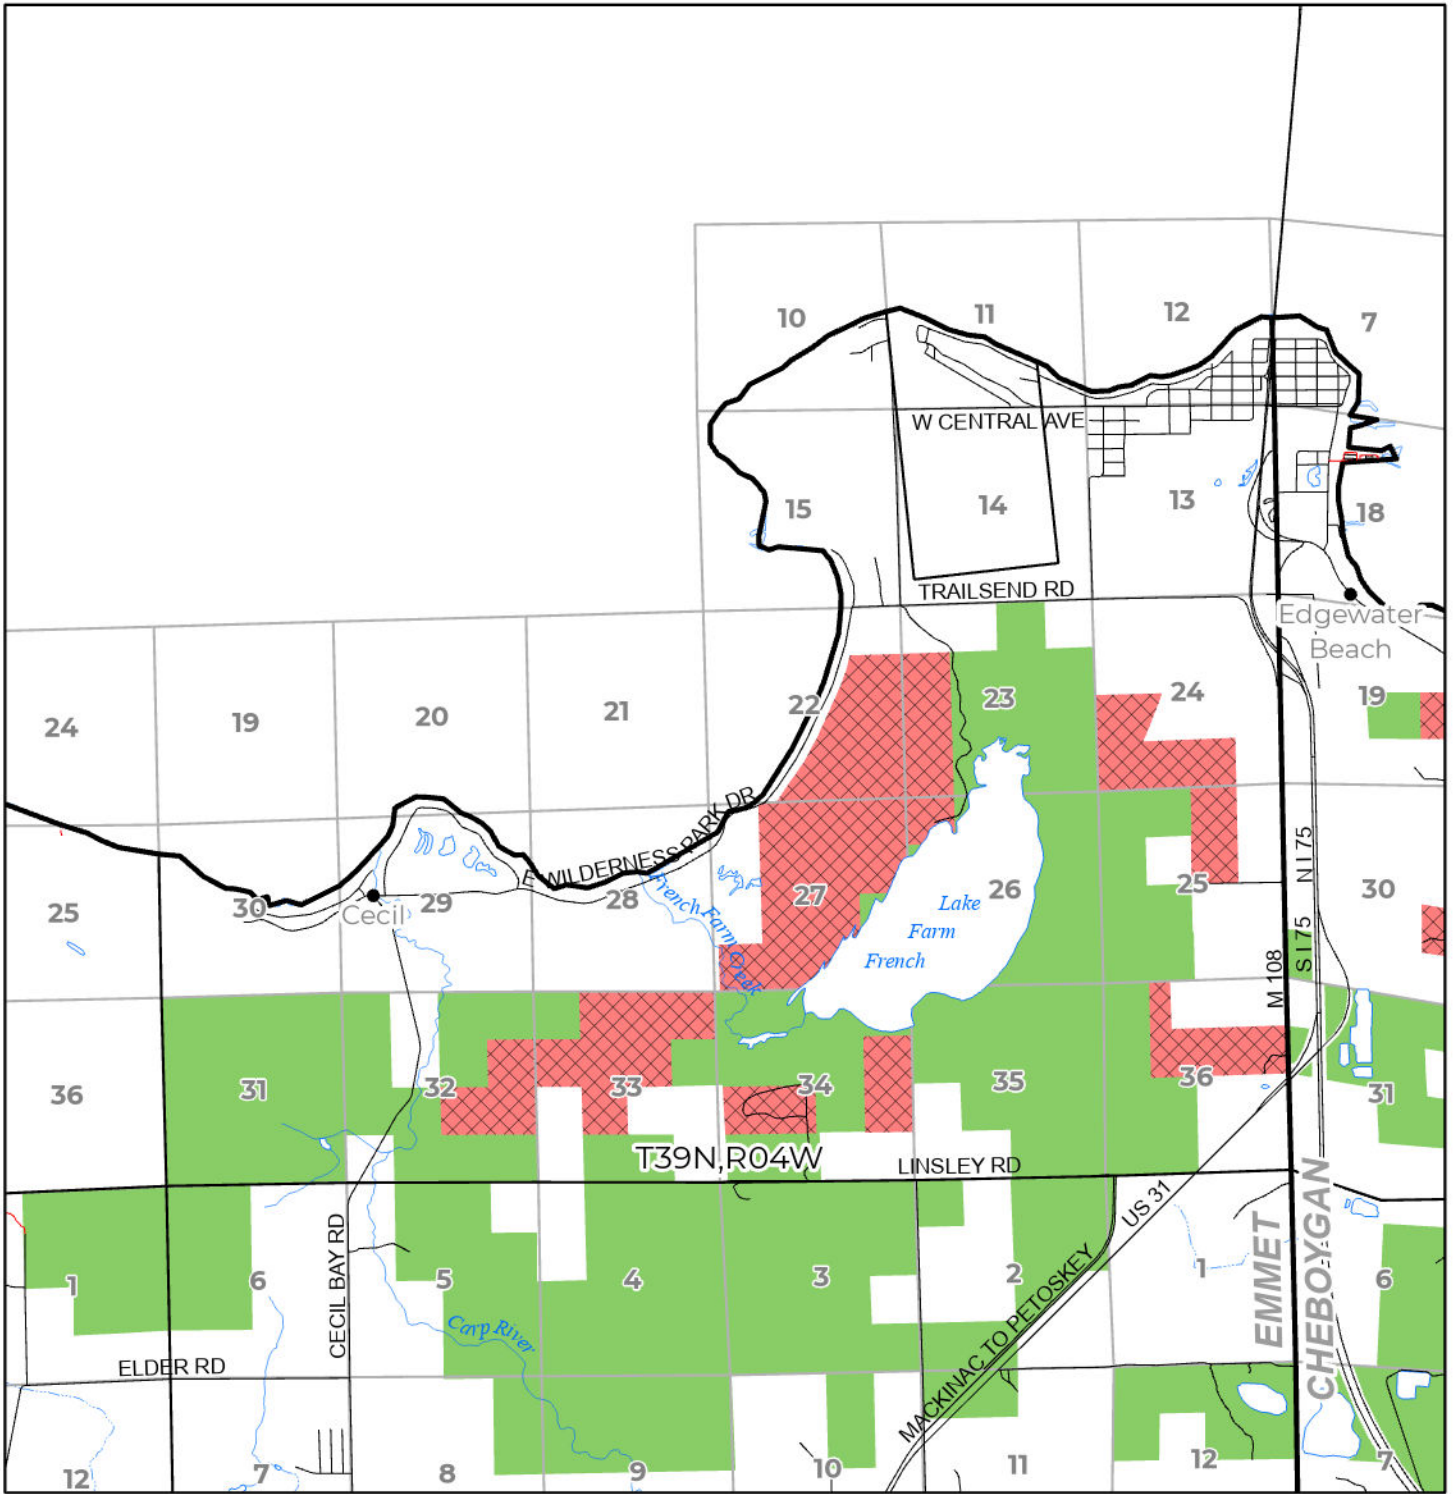

2024 FUELWOOD COLLECTION
 EMMET COUNTY
 T39N,R04W

- Open (Recently Closed Timber Sale)
- Open
- Open (Military Restrictions – Possible closure from May to September)
- Closed