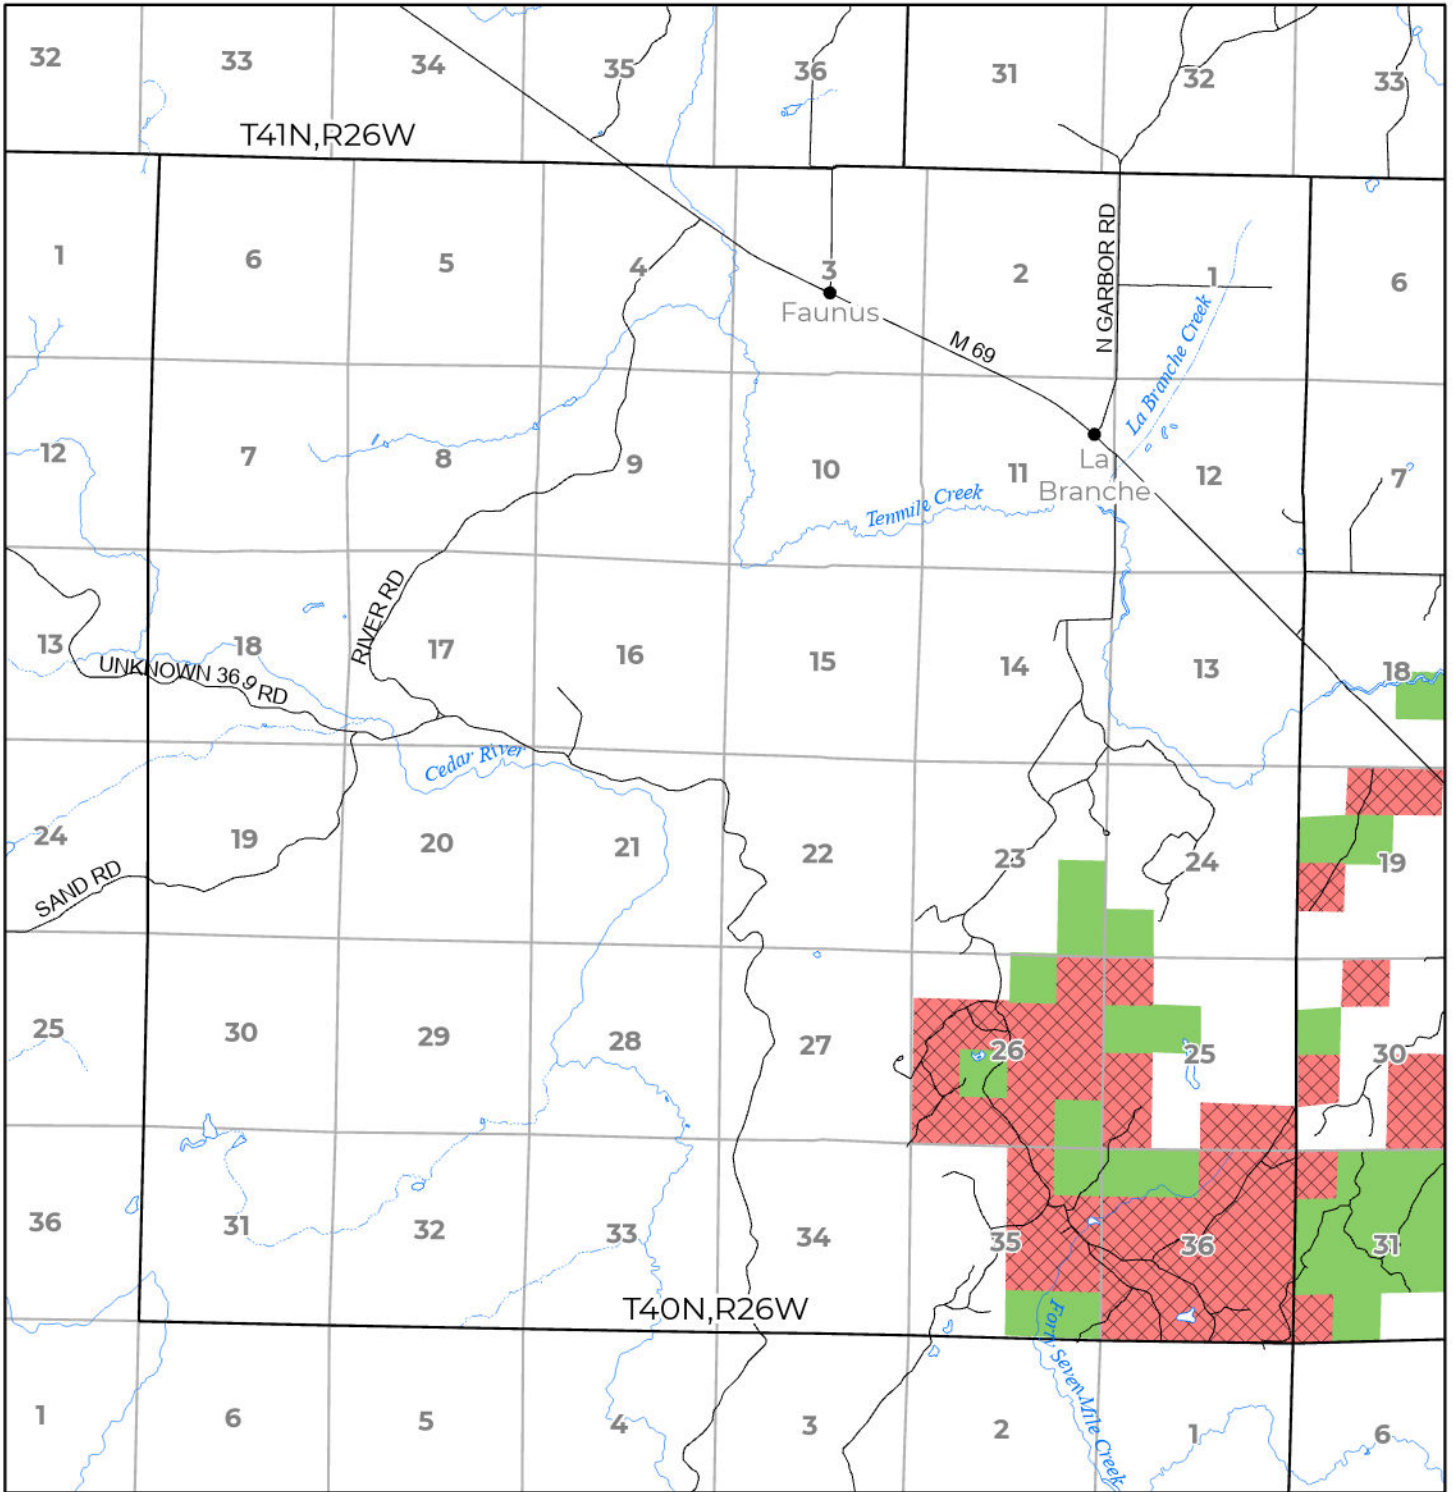

2024 FUELWOOD COLLECTION
 MENONIMEE COUNTY
T40N,R26W

- Open (Recently Closed Timber Sale)
- Open
- Open (Military Restrictions - Possible closure from May to September)
- Closed