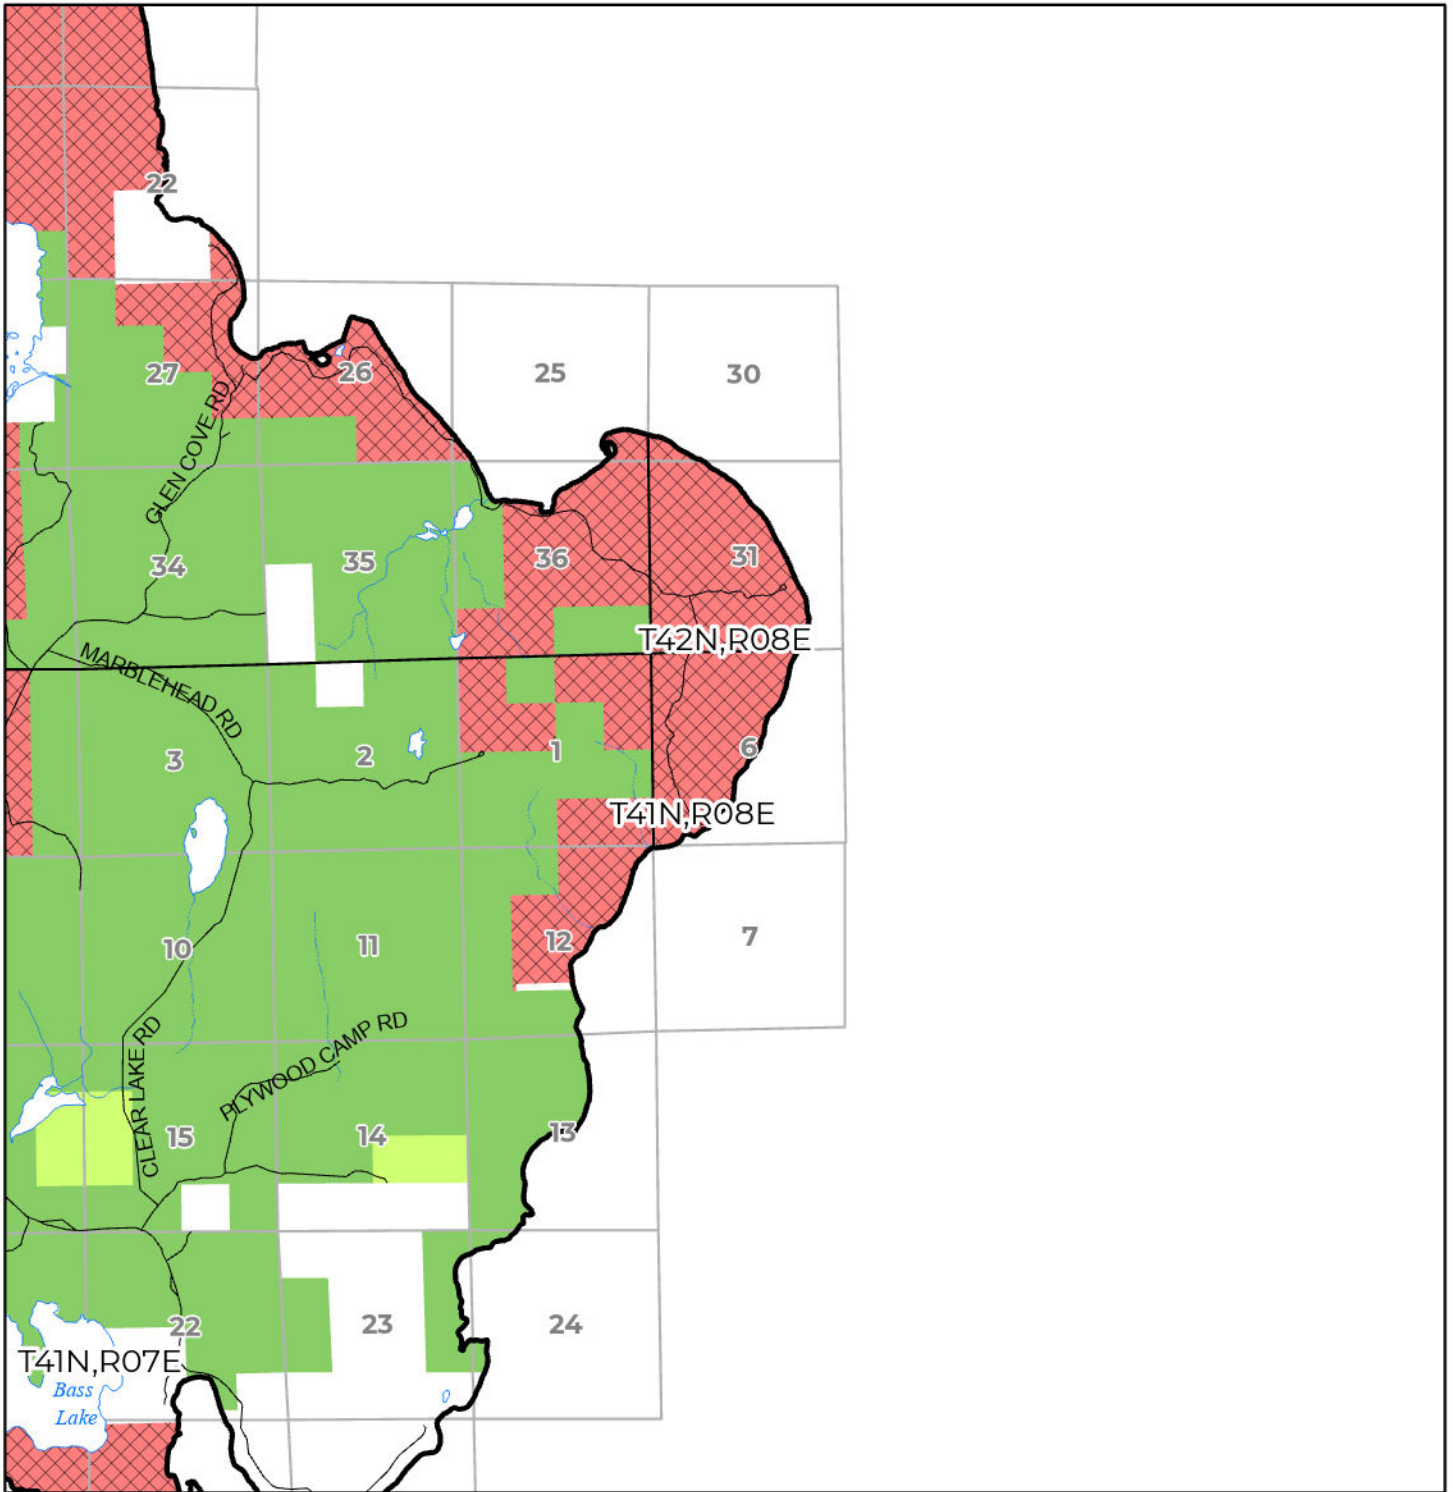

2024 FUELWOOD COLLECTION
 CHIPPEWA COUNTY
T41N,R08E

-  Open (Recently Closed Timber Sale)
-  Open
-  Open (Military Restrictions - Possible closure from May to September)
-  Closed