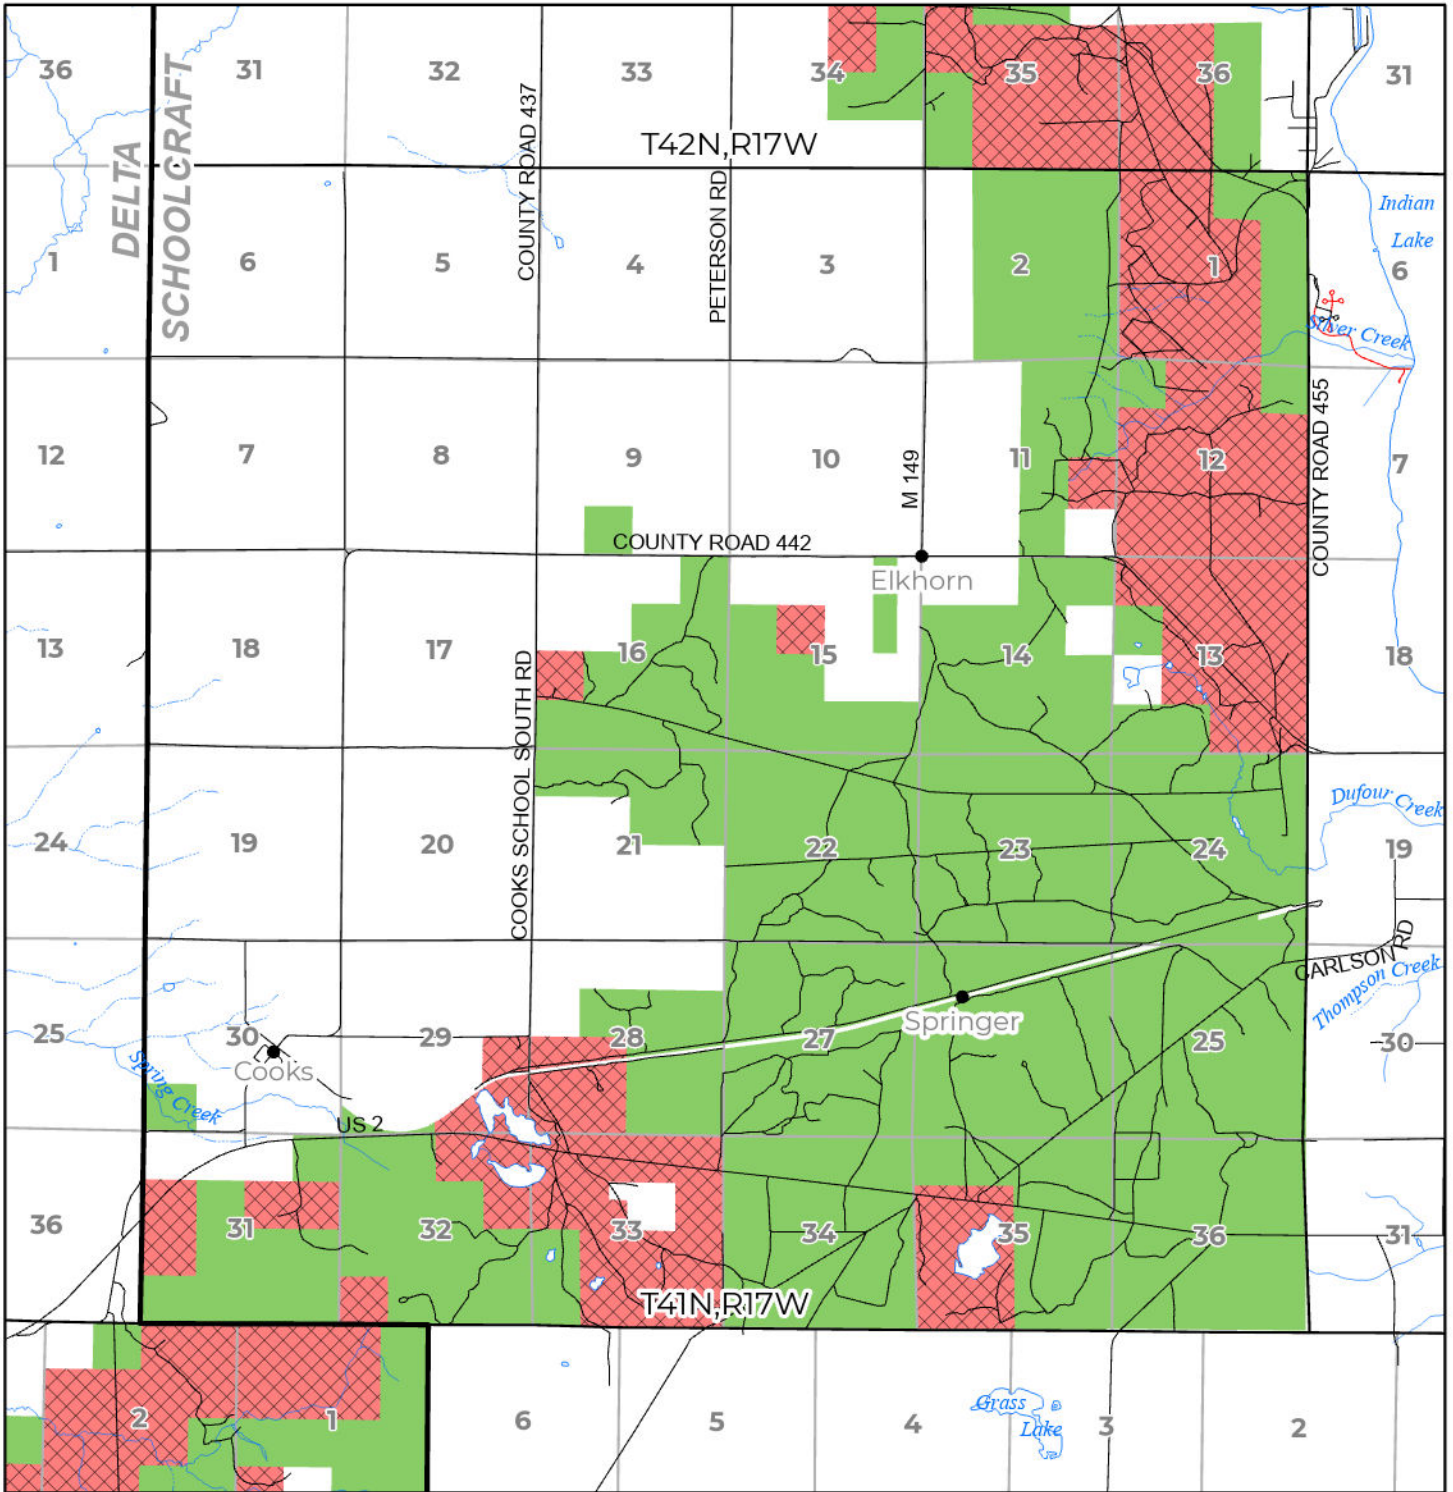

2024 FUELWOOD COLLECTION
SCHOOLCRAFT COUNTY
T41N,R17W

- Open (Recently Closed Timber Sale)
- Open
- Open (Military Restrictions - Possible closure from May to September)
- Closed