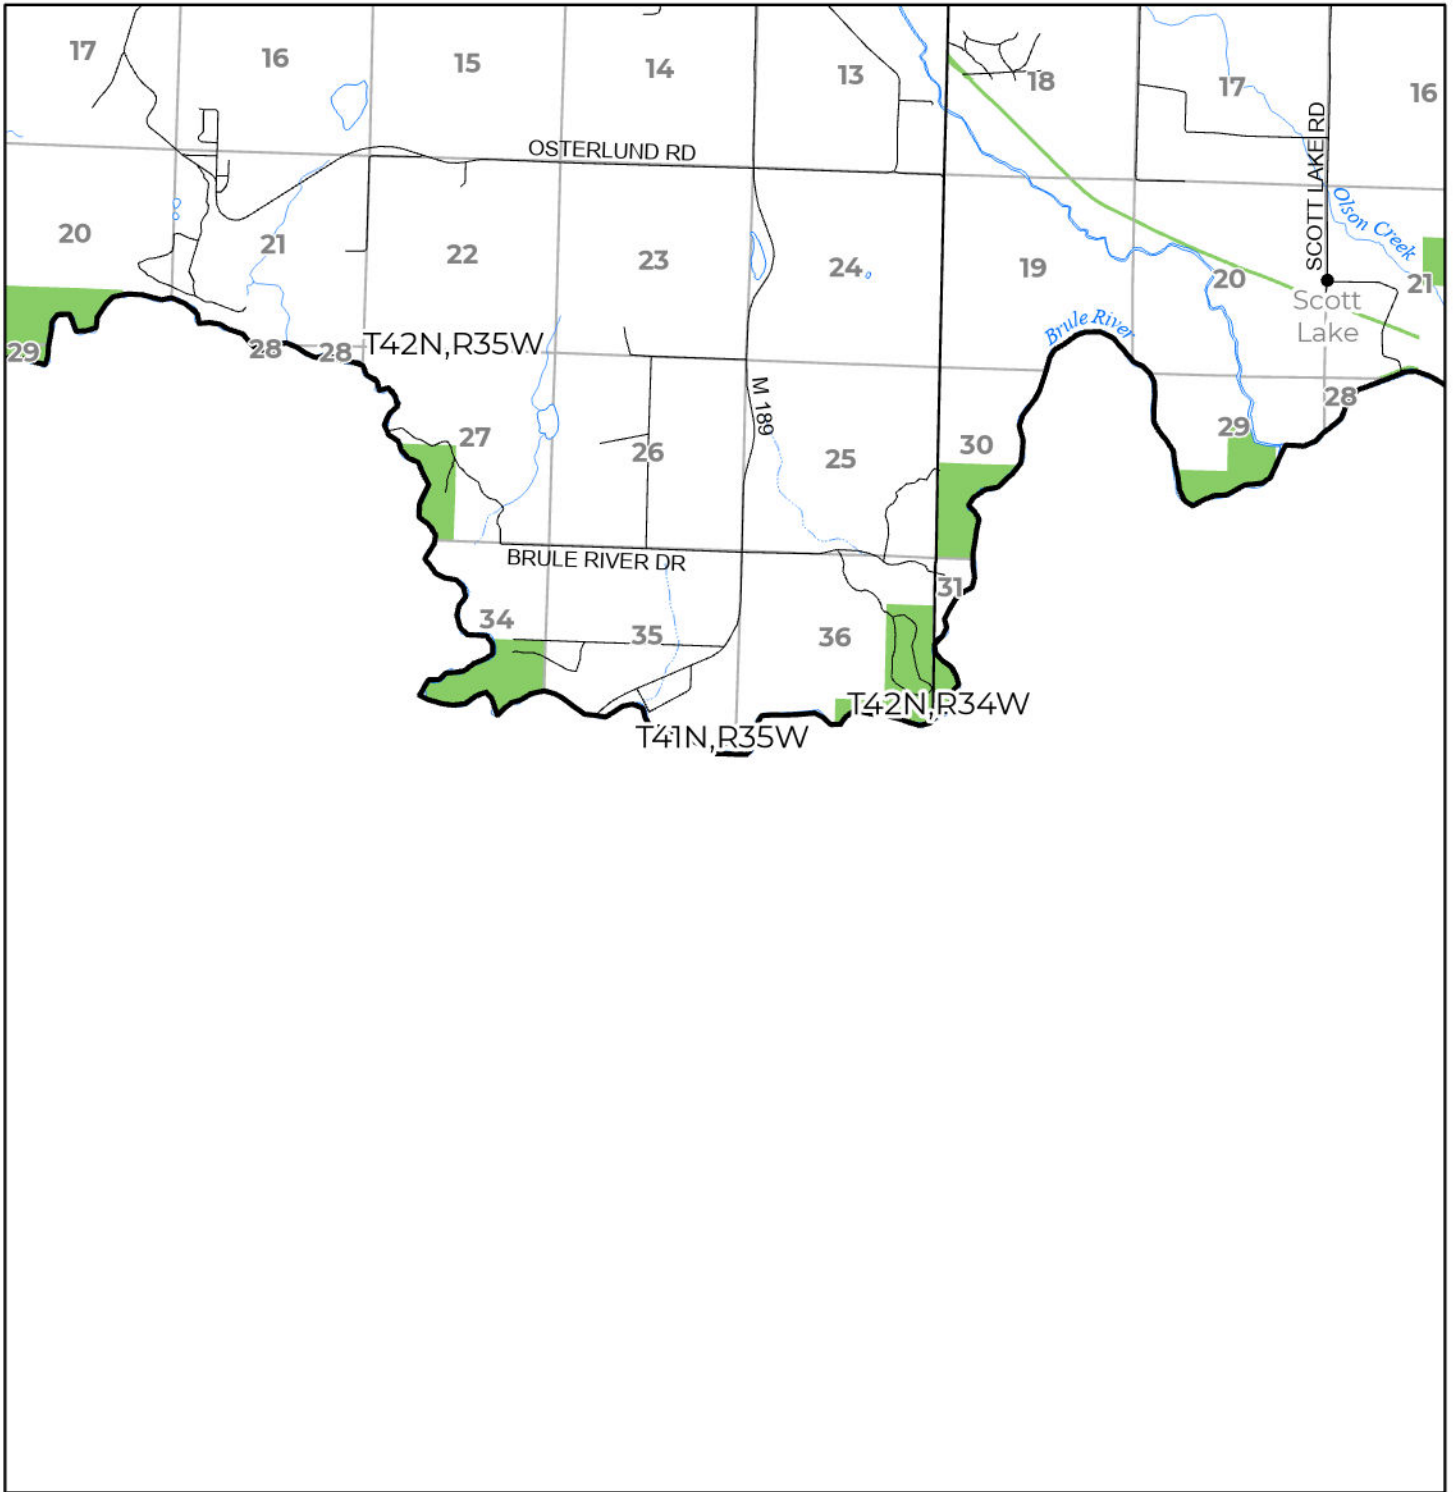

2024 FUELWOOD COLLECTION
IRON COUNTY
T41N,R35W

-  Open (Recently Closed Timber Sale)
-  Open
-  Open (Military Restrictions - Possible closure from May to September)
-  Closed