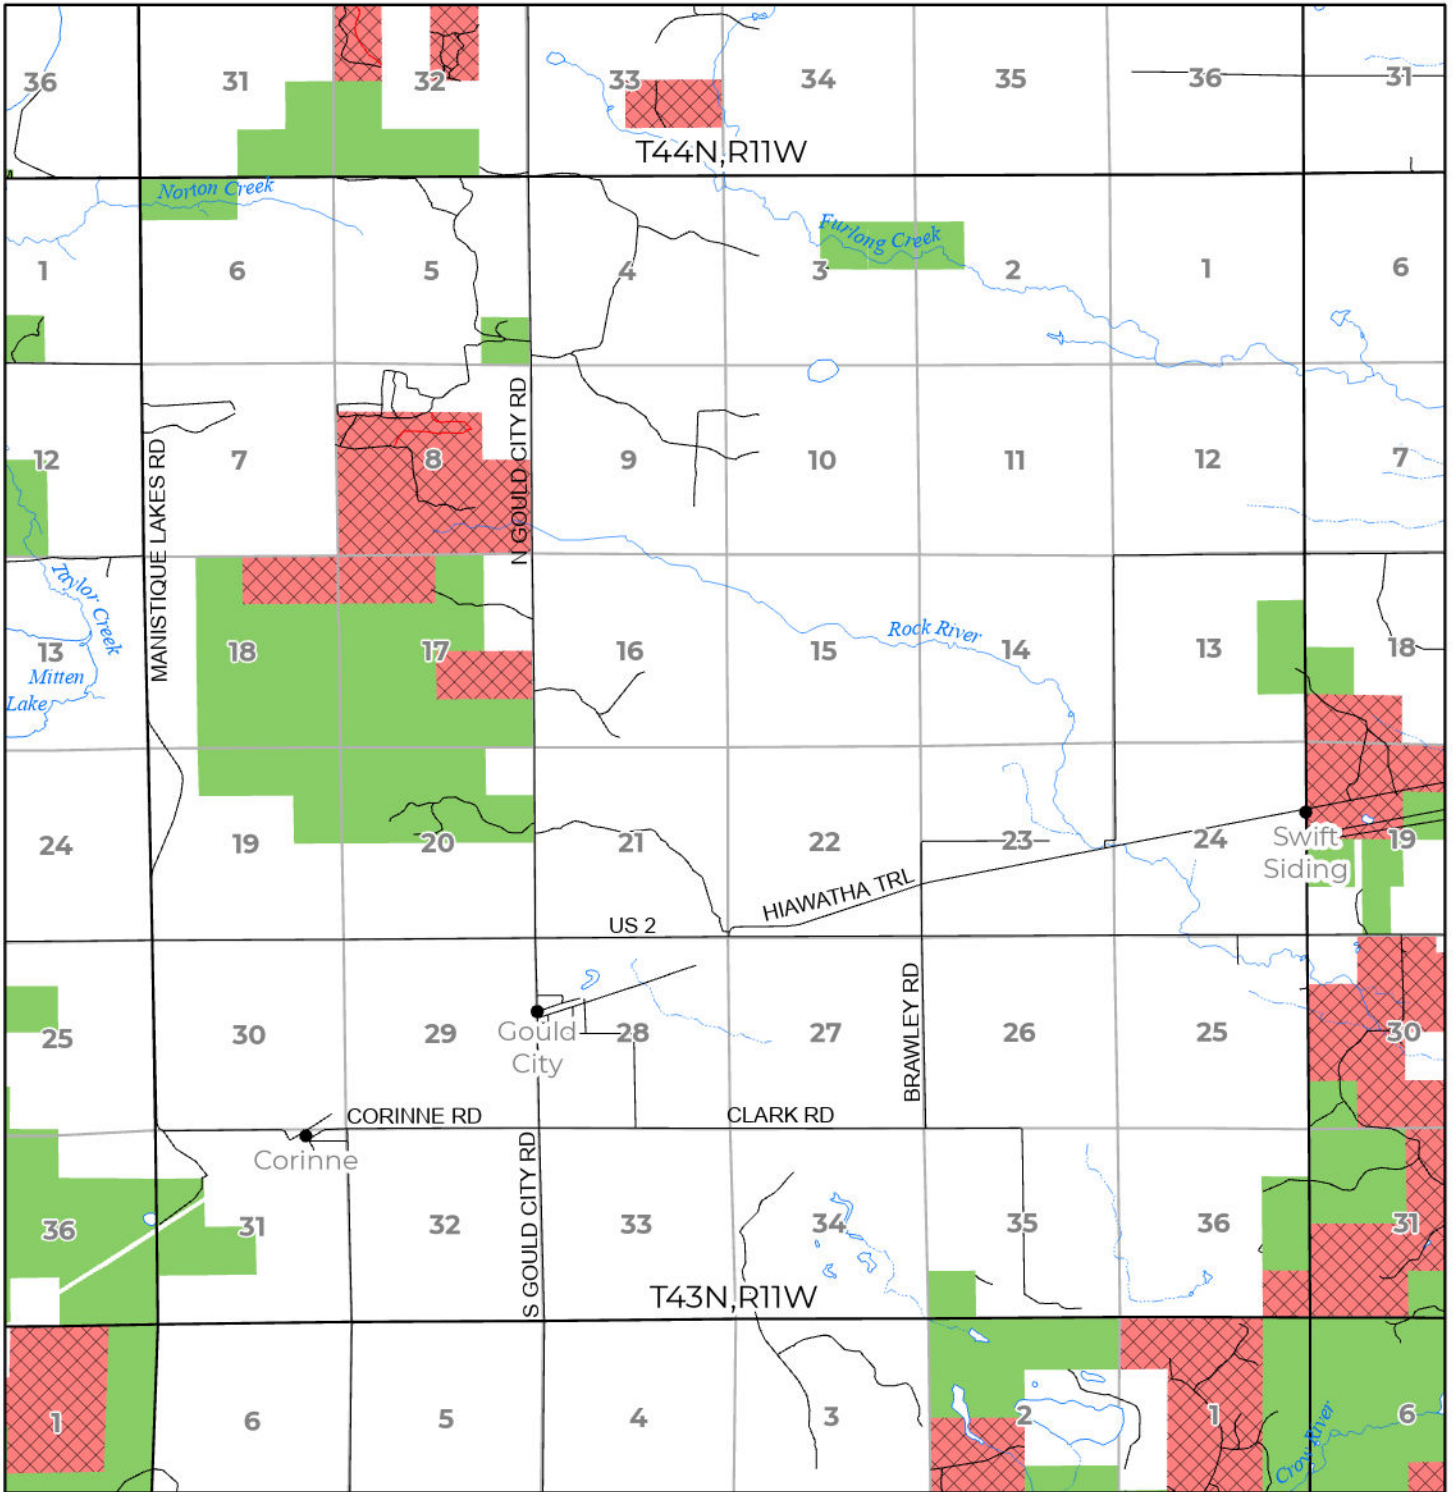

2024 FUELWOOD COLLECTION
 MACKINAC COUNTY
T43N,R11W

- Open (Recently Closed Timber Sale)
- Open
- Open (Military Restrictions - Possible closure from May to September)
- Closed