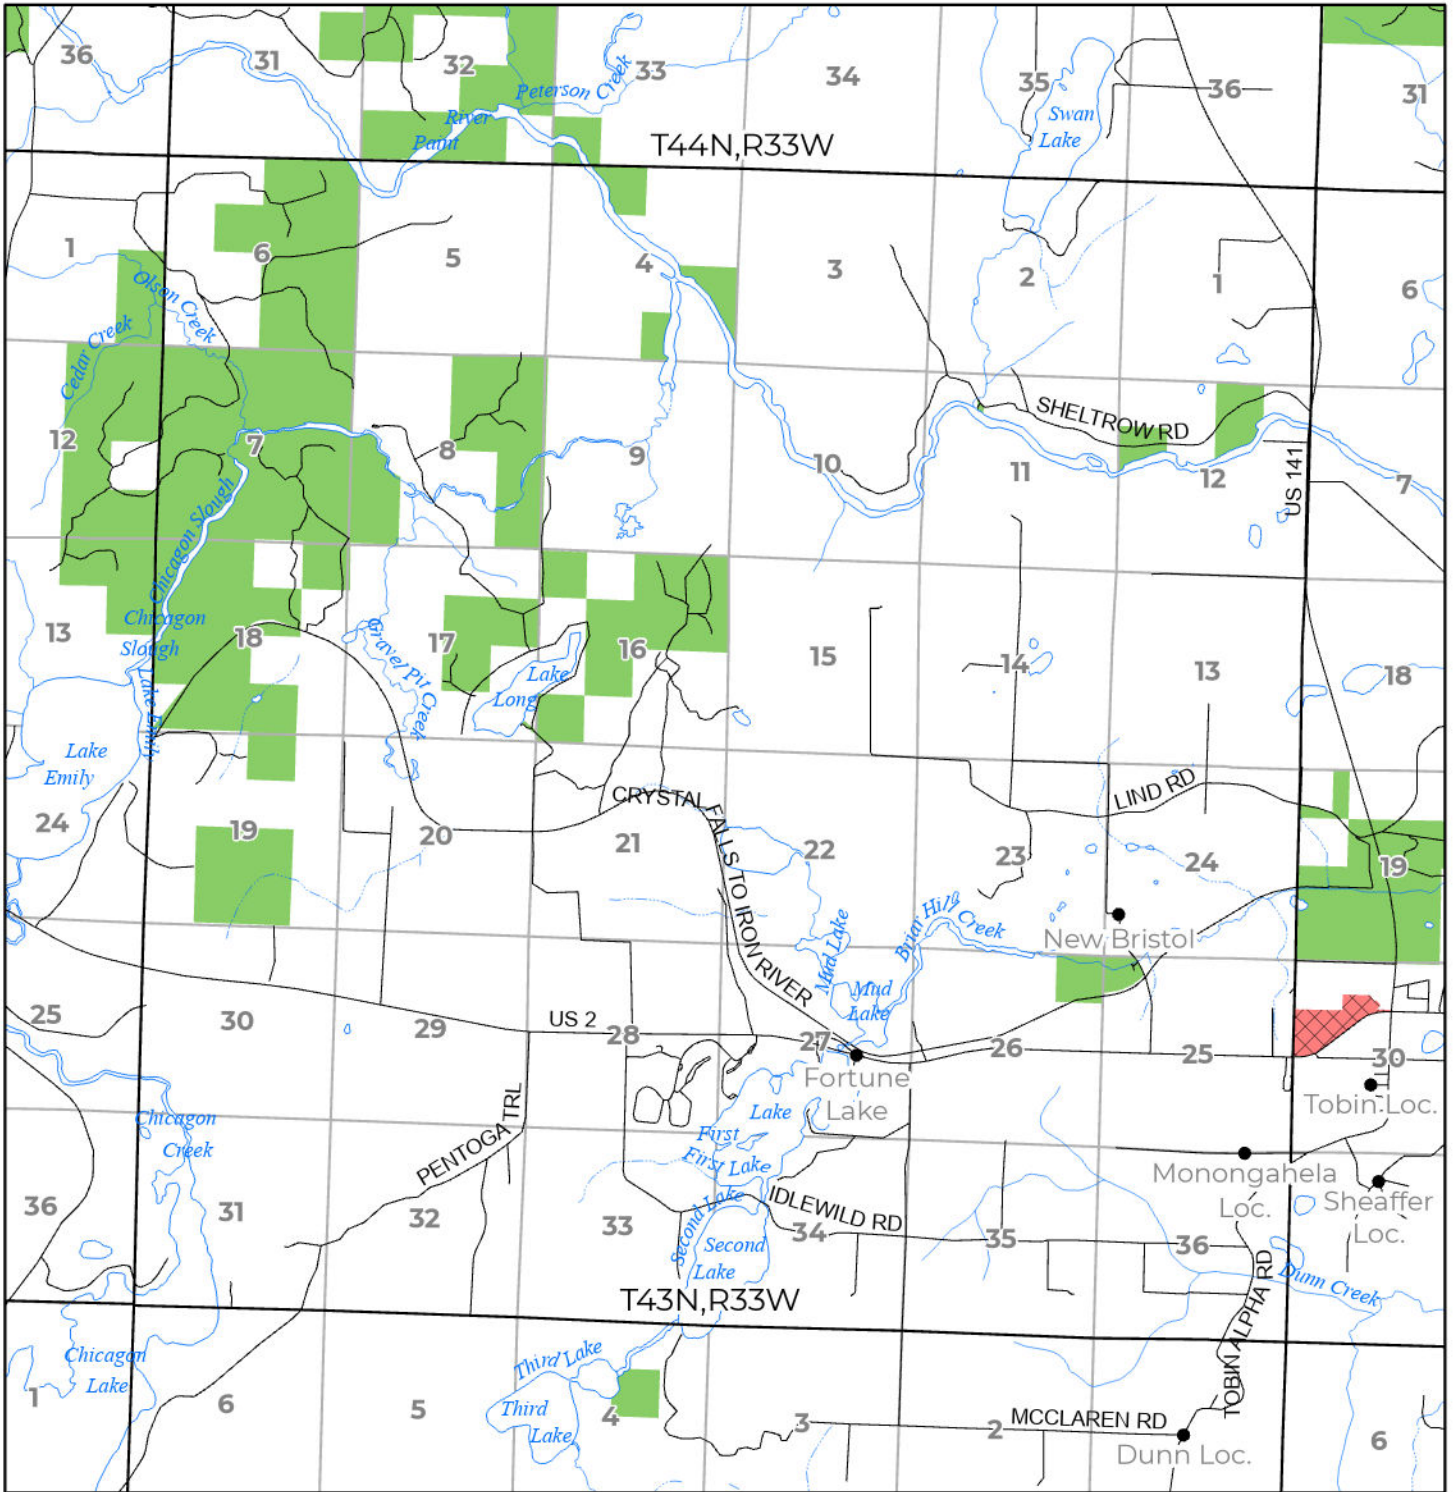

2024 FUELWOOD COLLECTION
 IRON COUNTY
T43N,R33W

- Open (Recently Closed Timber Sale)
- Open
- Open (Military Restrictions – Possible closure from May to September)
- Closed