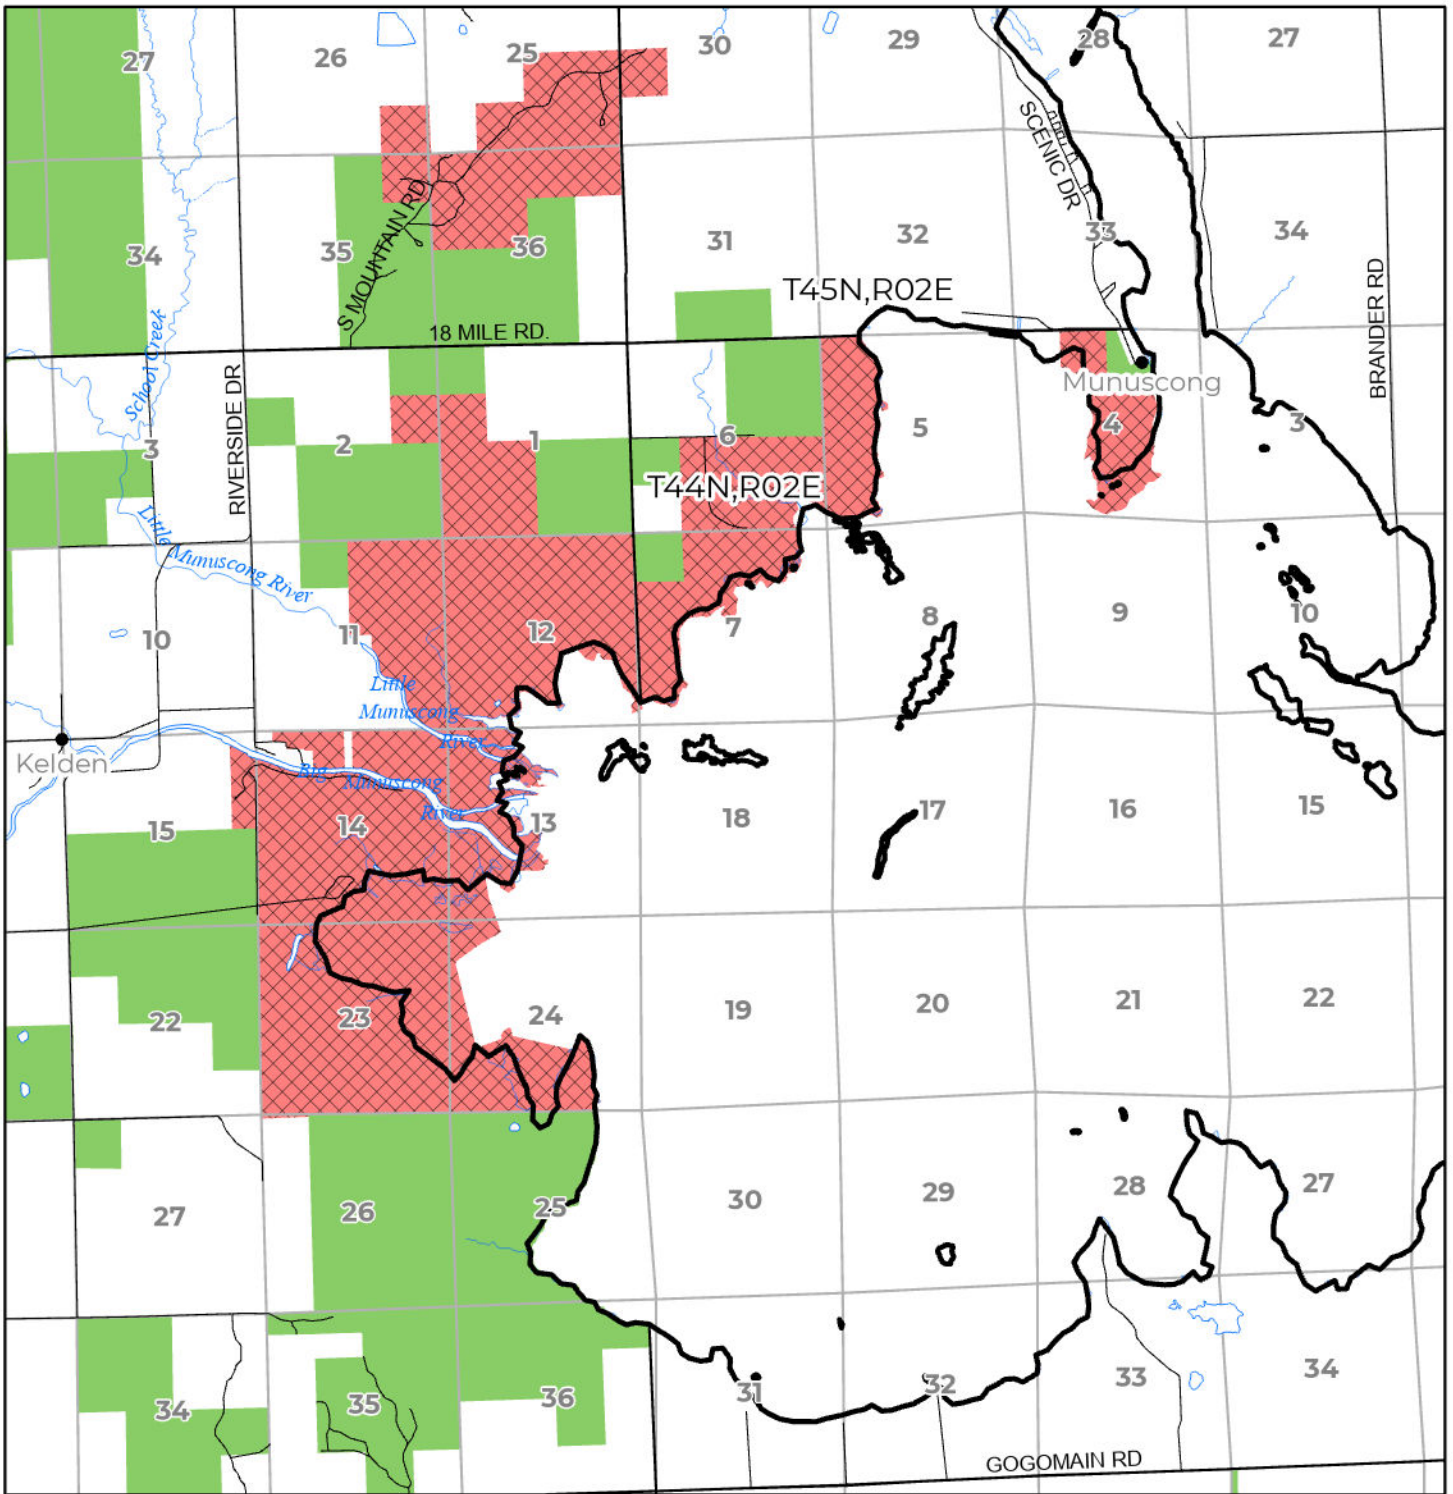

2024 FUELWOOD COLLECTION
CHIPPEWA COUNTY
T44N,R02E

- Open (Recently Closed Timber Sale)
- Open
- Open (Military Restrictions – Possible closure from May to September)
- Closed