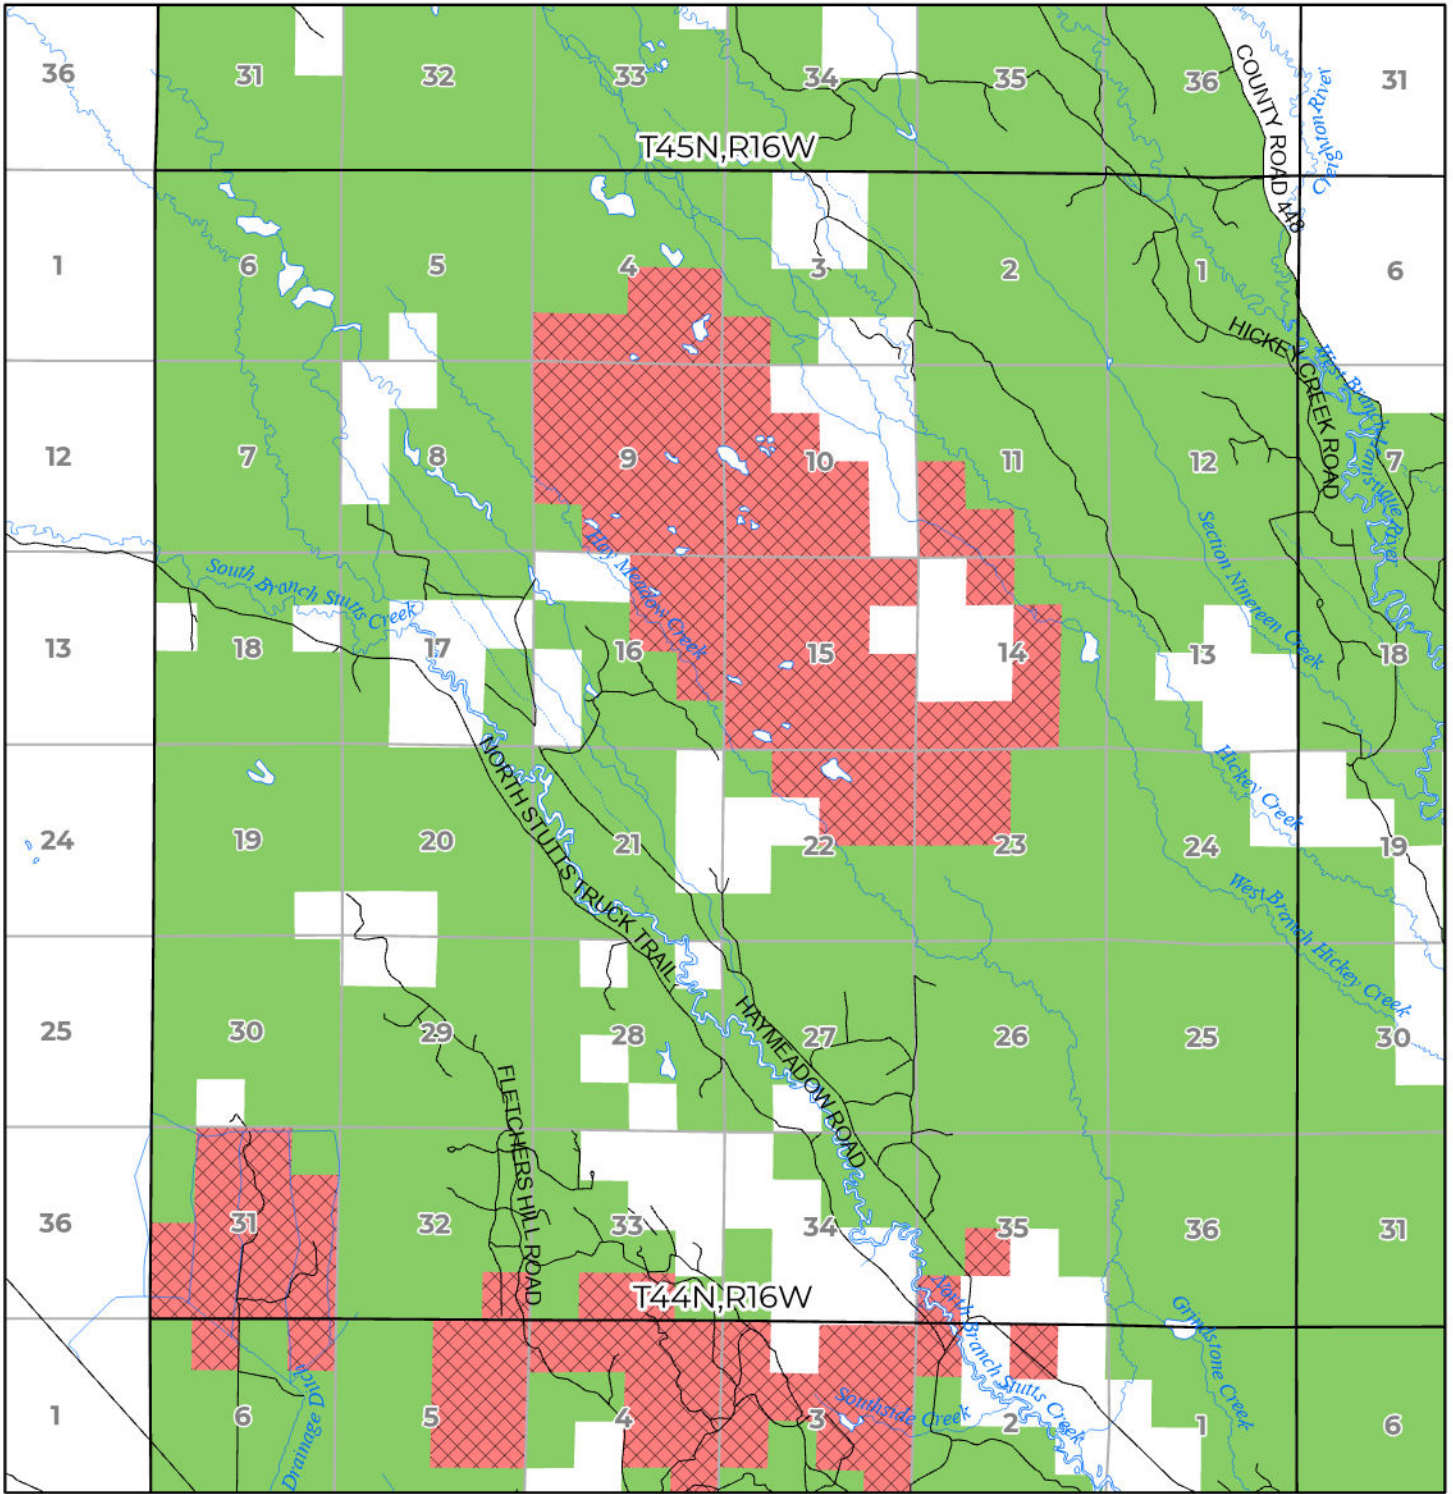

2024 FUELWOOD COLLECTION  
SCHOOLCRAFT COUNTY  
**T44N,R16W**

- Open (Recently Closed Timber Sale)
- Open
- Open (Military Restrictions - Possible closure from May to September)
- Closed