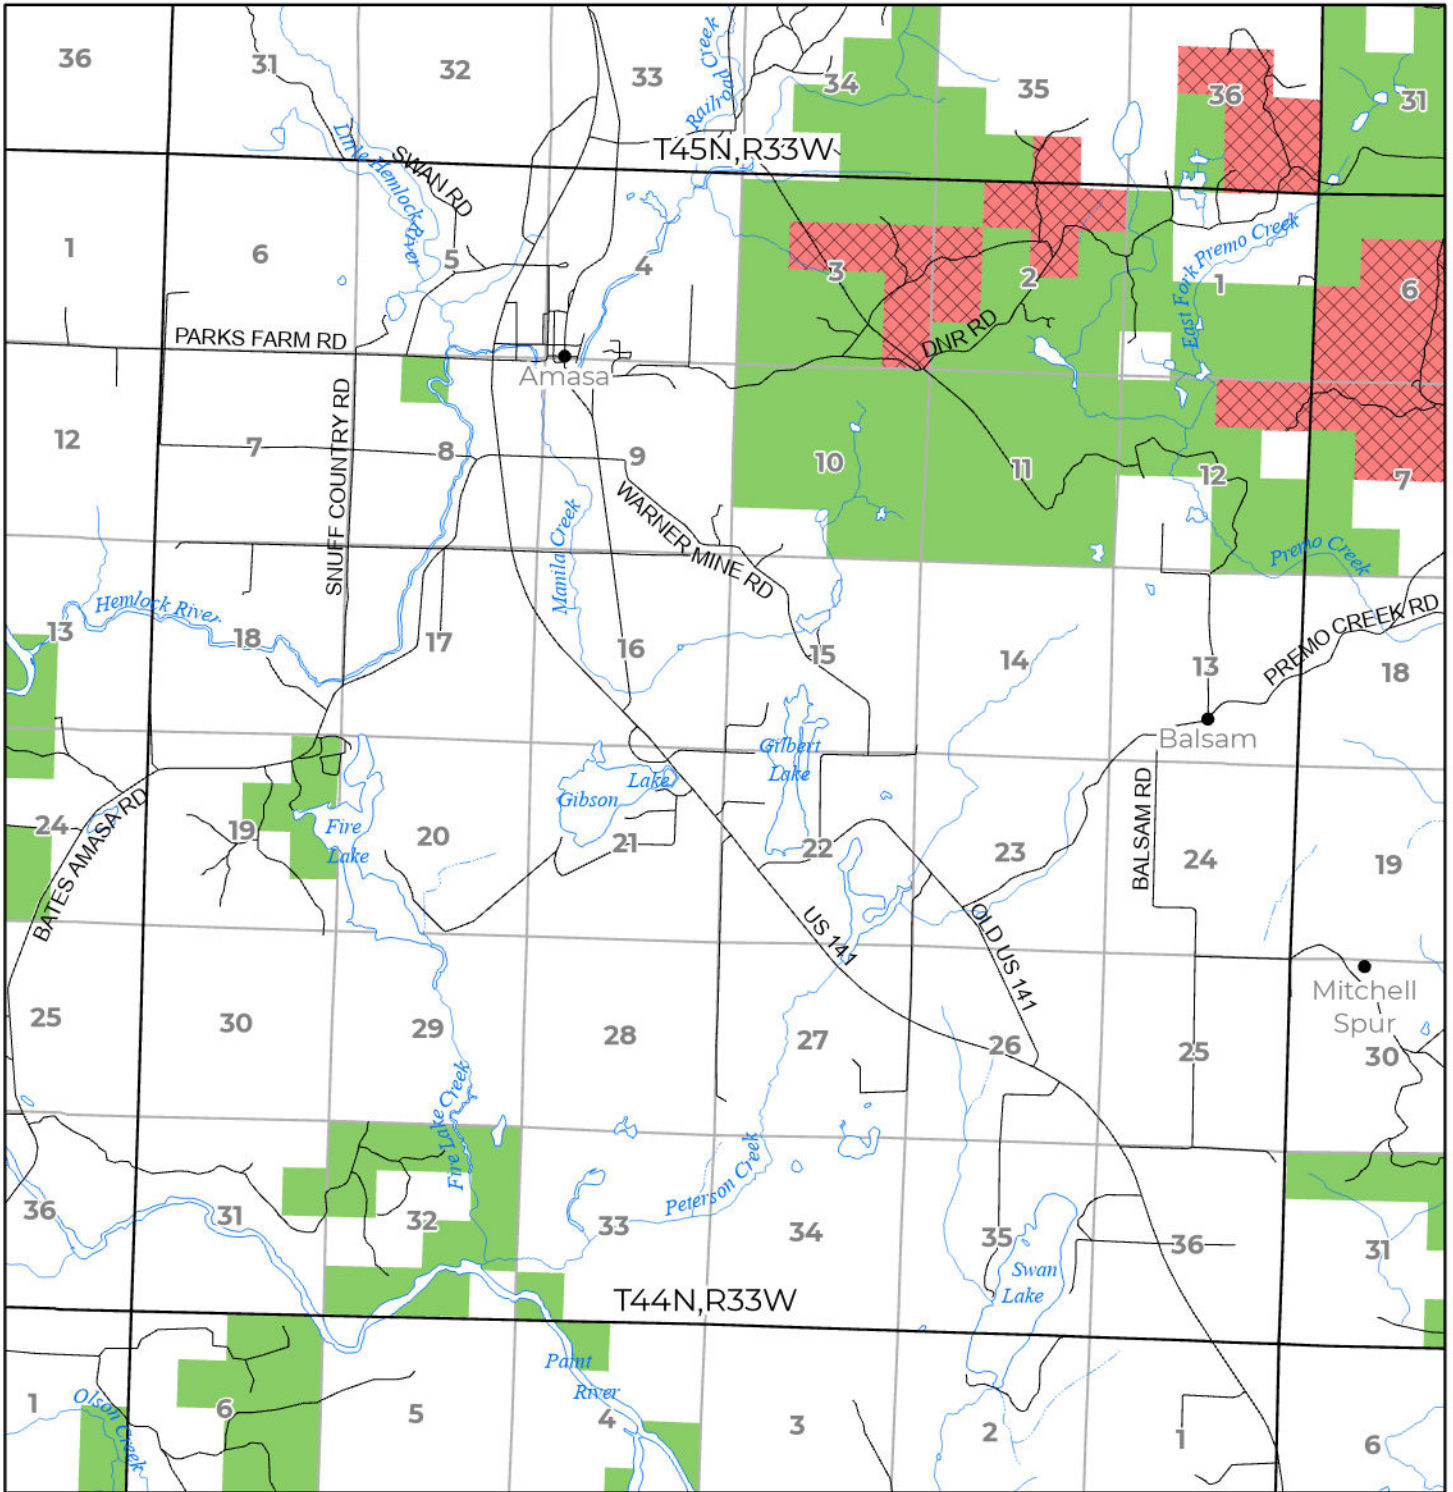

2024 FUELWOOD COLLECTION
 IRON COUNTY
 T44N,R33W

- Open (Recently Closed Timber Sale)
- Open
- Open (Military Restrictions - Possible closure from May to September)
- Closed