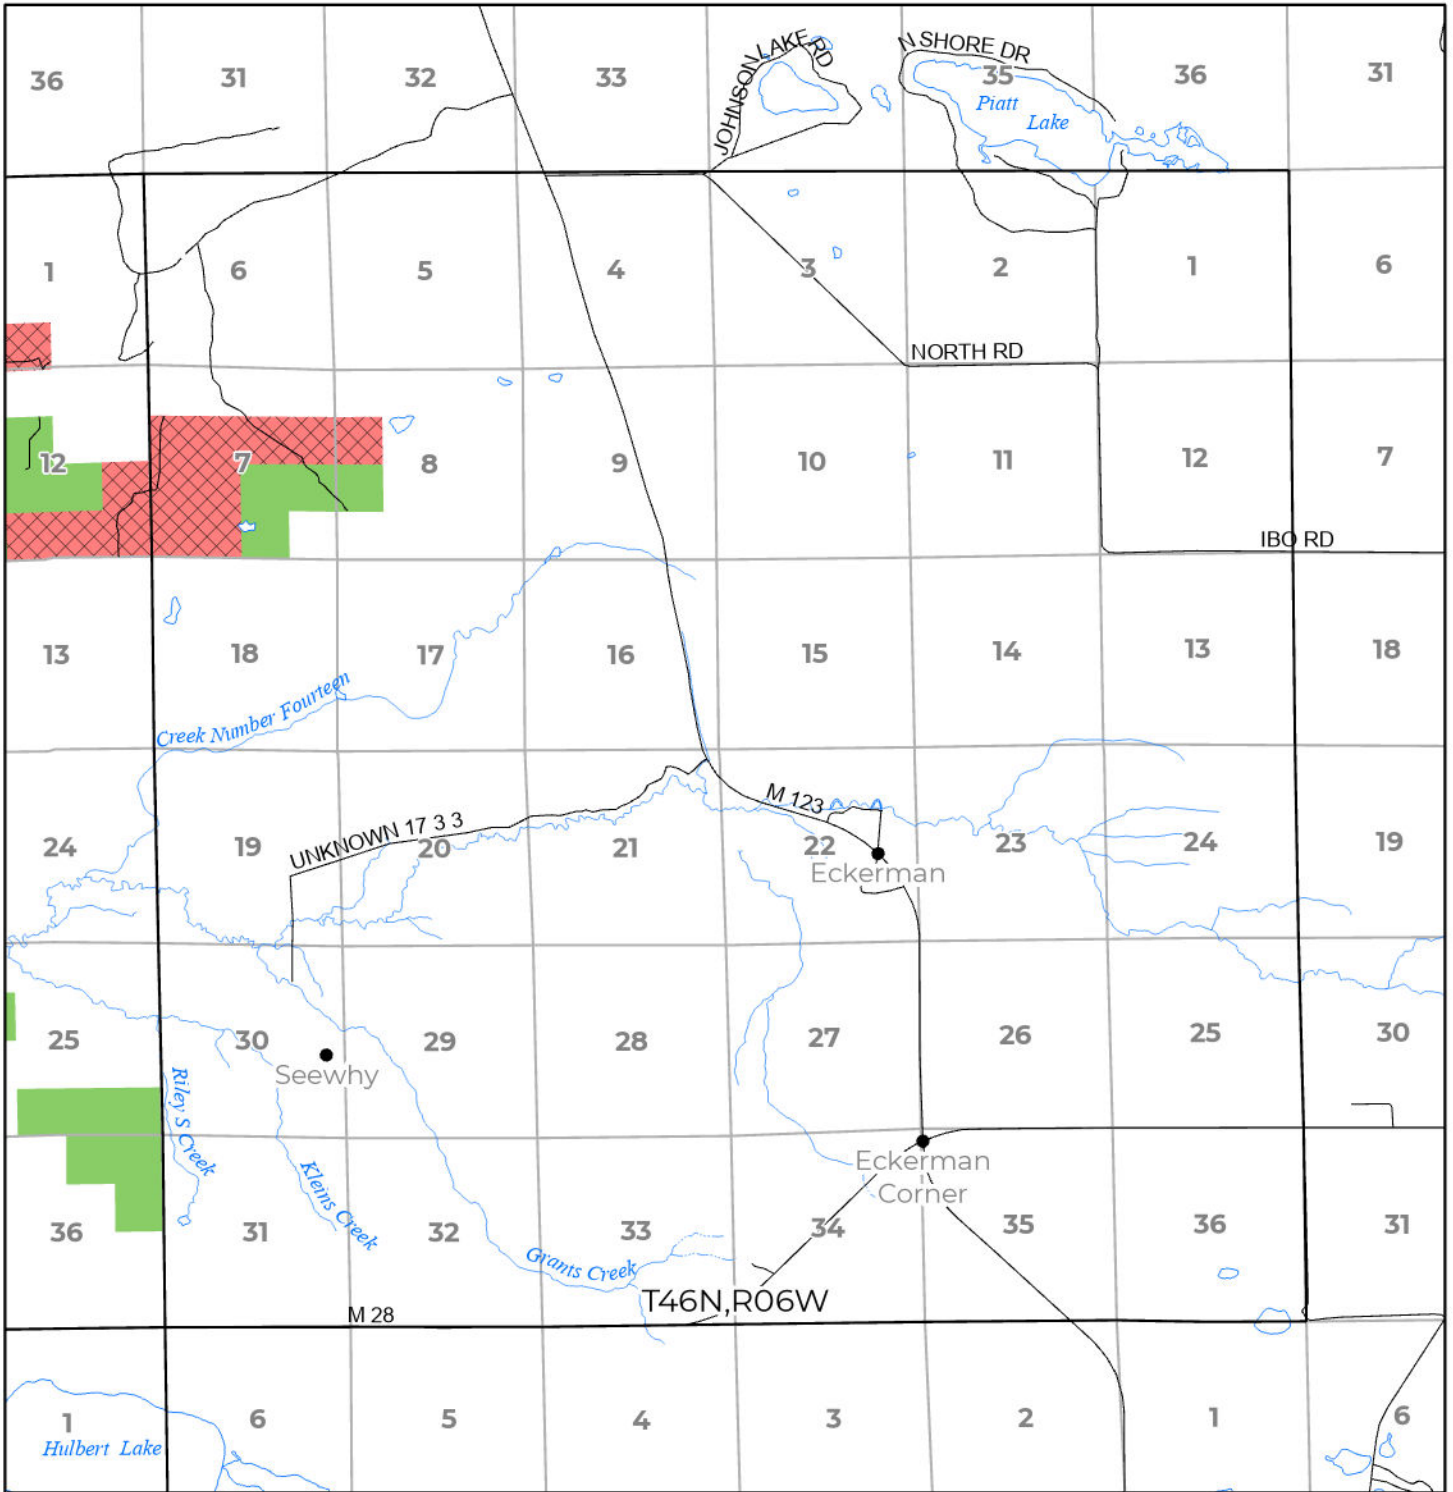

2024 FUELWOOD COLLECTION
 CHIPPEWA COUNTY
T46N,R06W

- Open (Recently Closed Timber Sale)
- Open
- Open (Military Restrictions - Possible closure from May to September)
- Closed