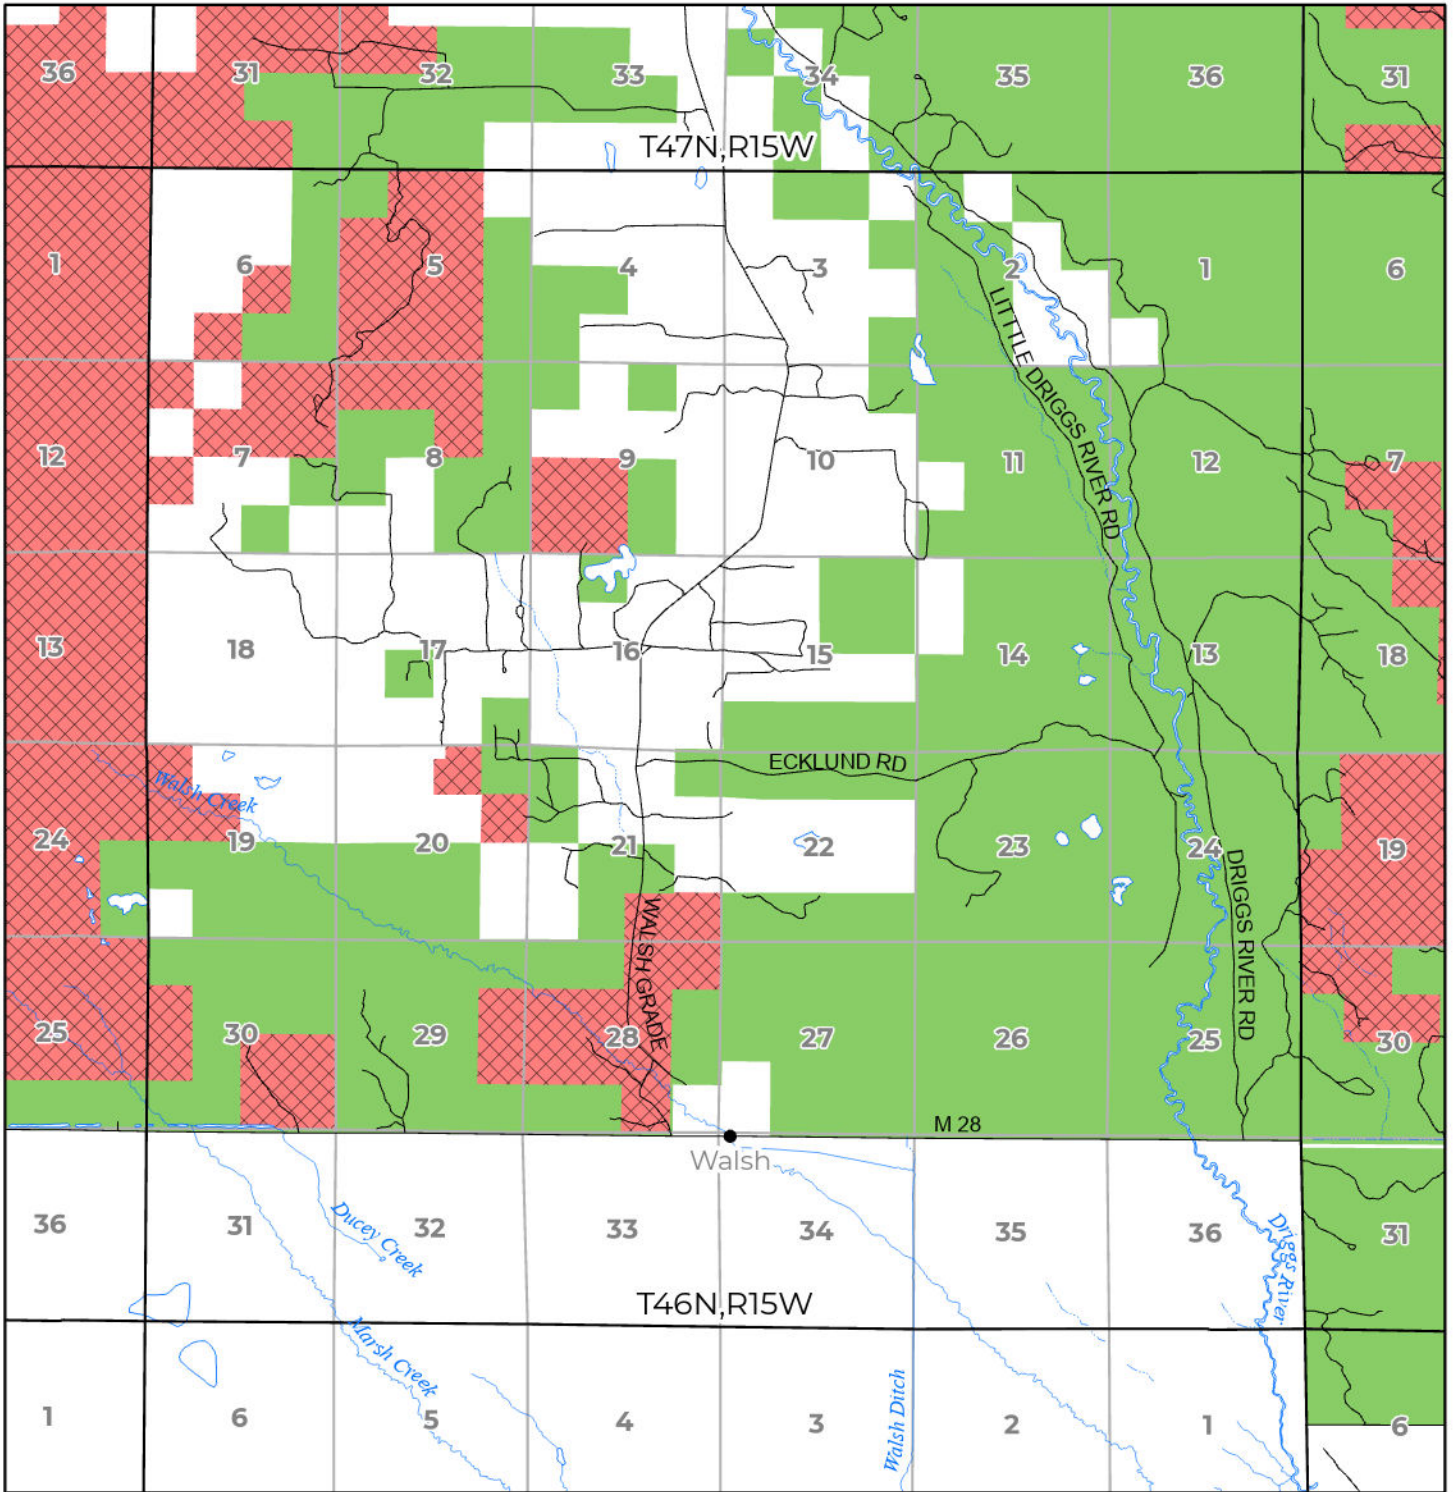

2024 FUELWOOD COLLECTION
SCHOOLCRAFT COUNTY
T46N,R15W

- Open (Recently Closed Timber Sale)
- Open
- Open (Military Restrictions - Possible closure from May to September)
- Closed