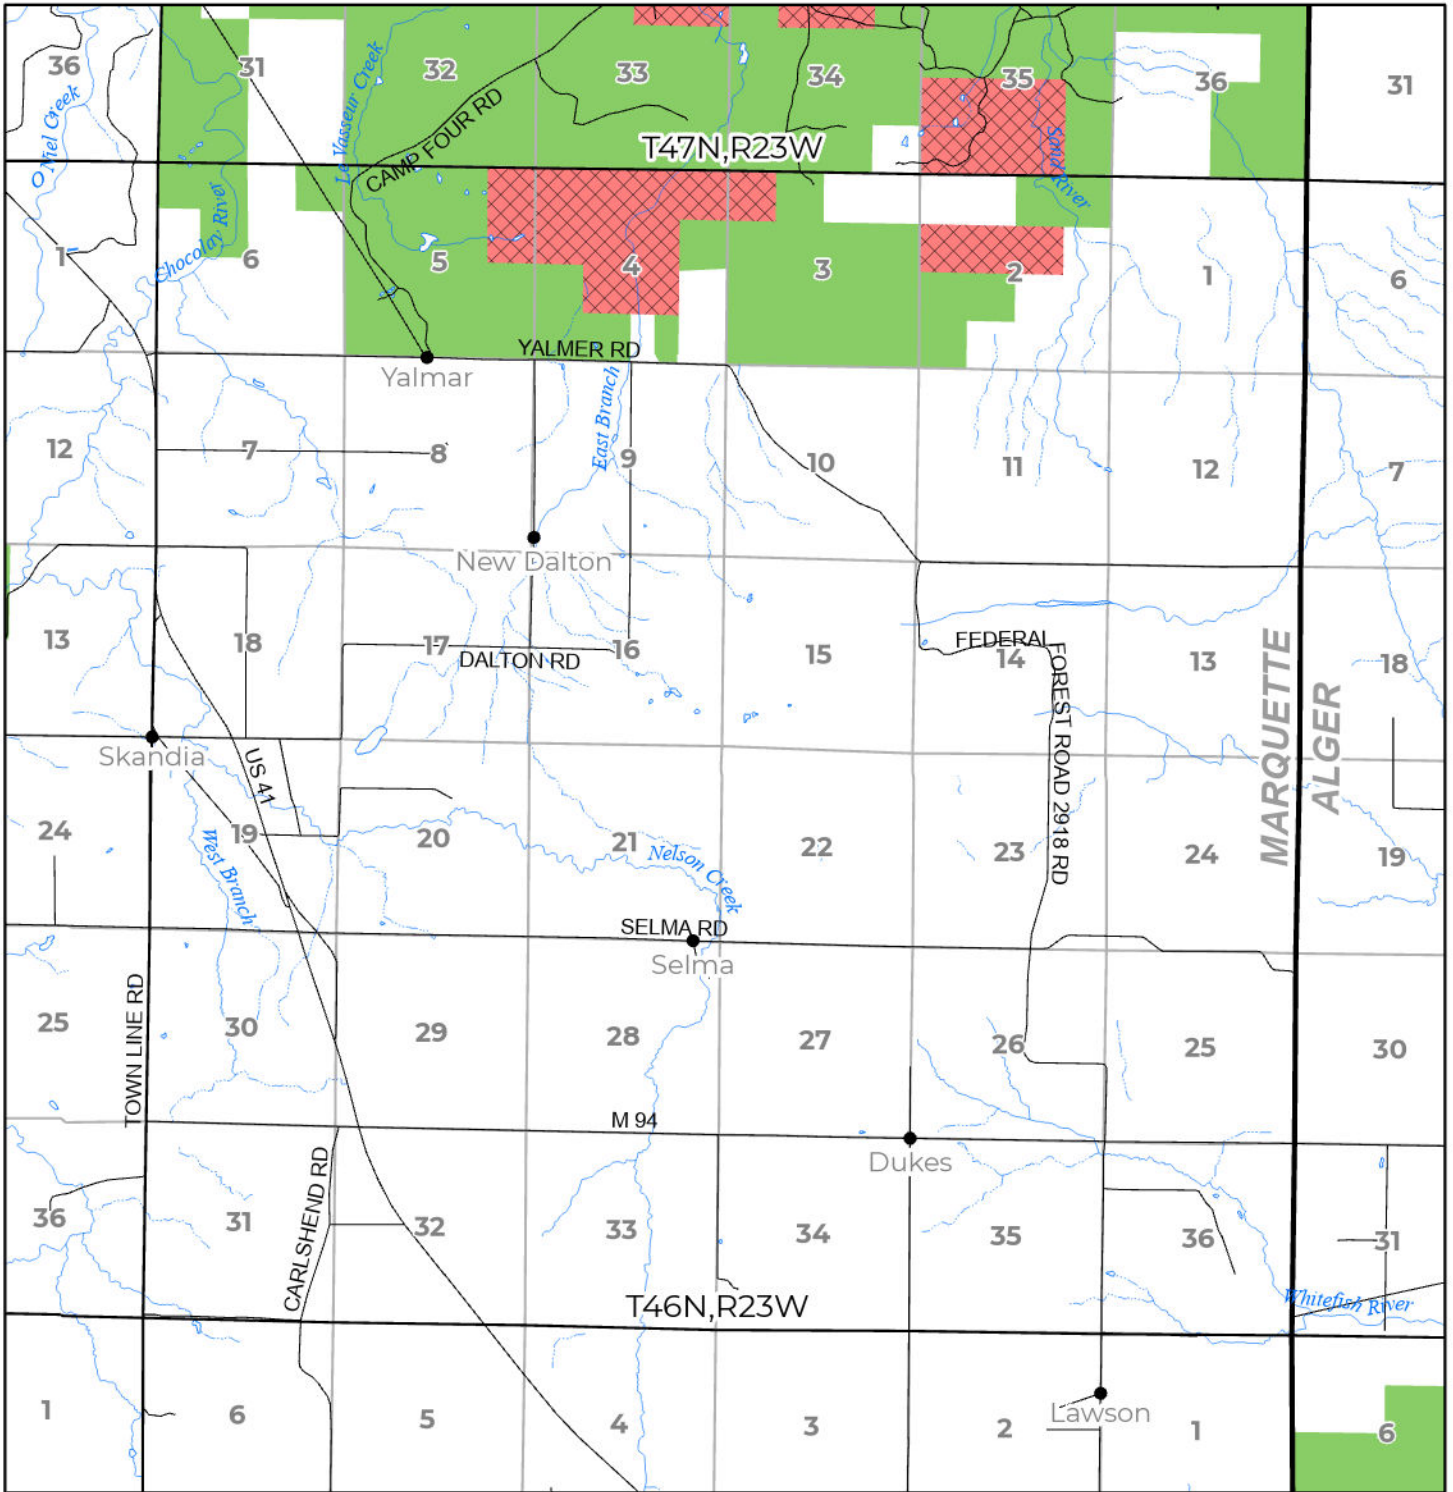

2024 FUELWOOD COLLECTION
 MARQUETTE COUNTY
T46N,R23W

- Open (Recently Closed Timber Sale)
- Open
- Open (Military Restrictions - Possible closure from May to September)
- Closed