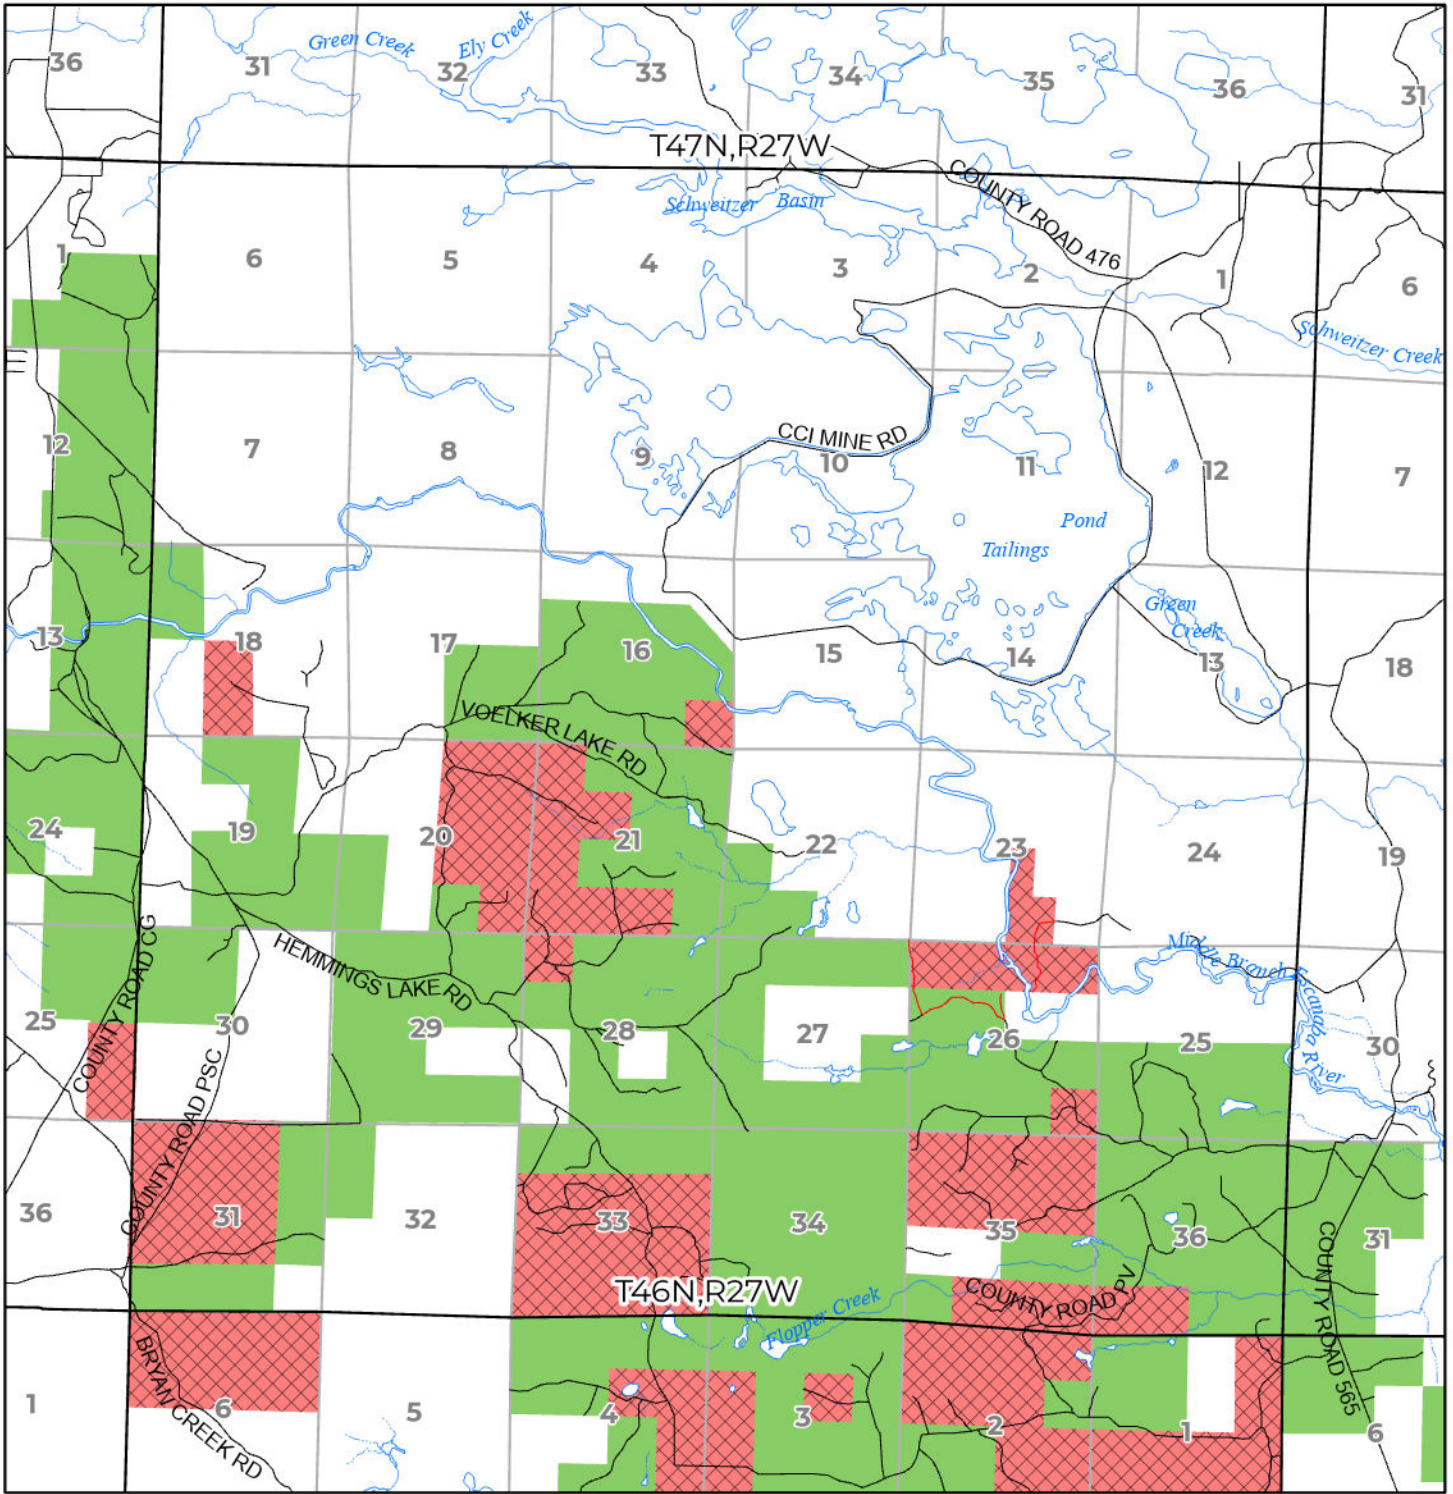

2024 FUELWOOD COLLECTION  
 MARQUETTE COUNTY  
**T46N,R27W**

- Open (Recently Closed Timber Sale)
- Open
- Open (Military Restrictions - Possible closure from May to September)
- Closed