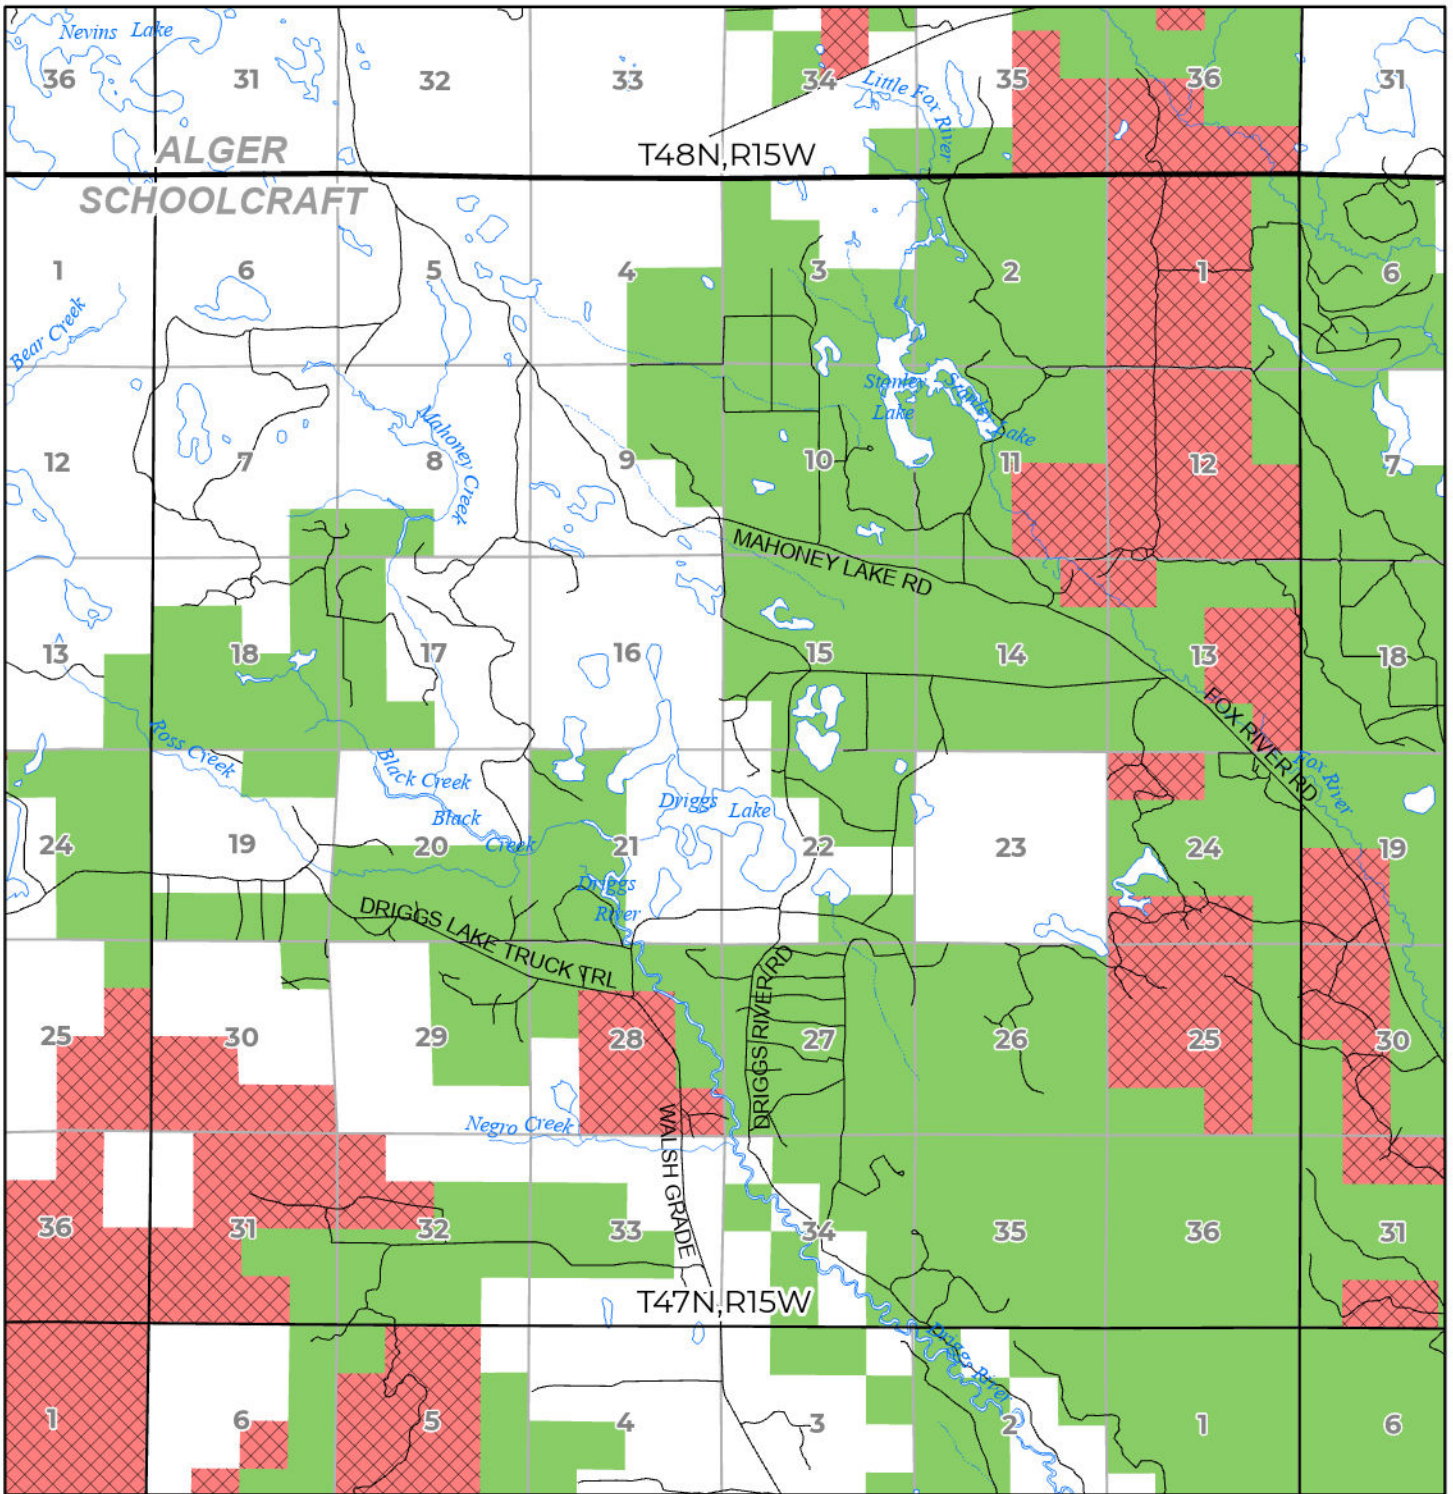

2024 FUELWOOD COLLECTION
 SCHOOLCRAFT COUNTY
T47N,R15W

- Open (Recently Closed Timber Sale)
- Open
- Open (Military Restrictions - Possible closure from May to September)
- Closed