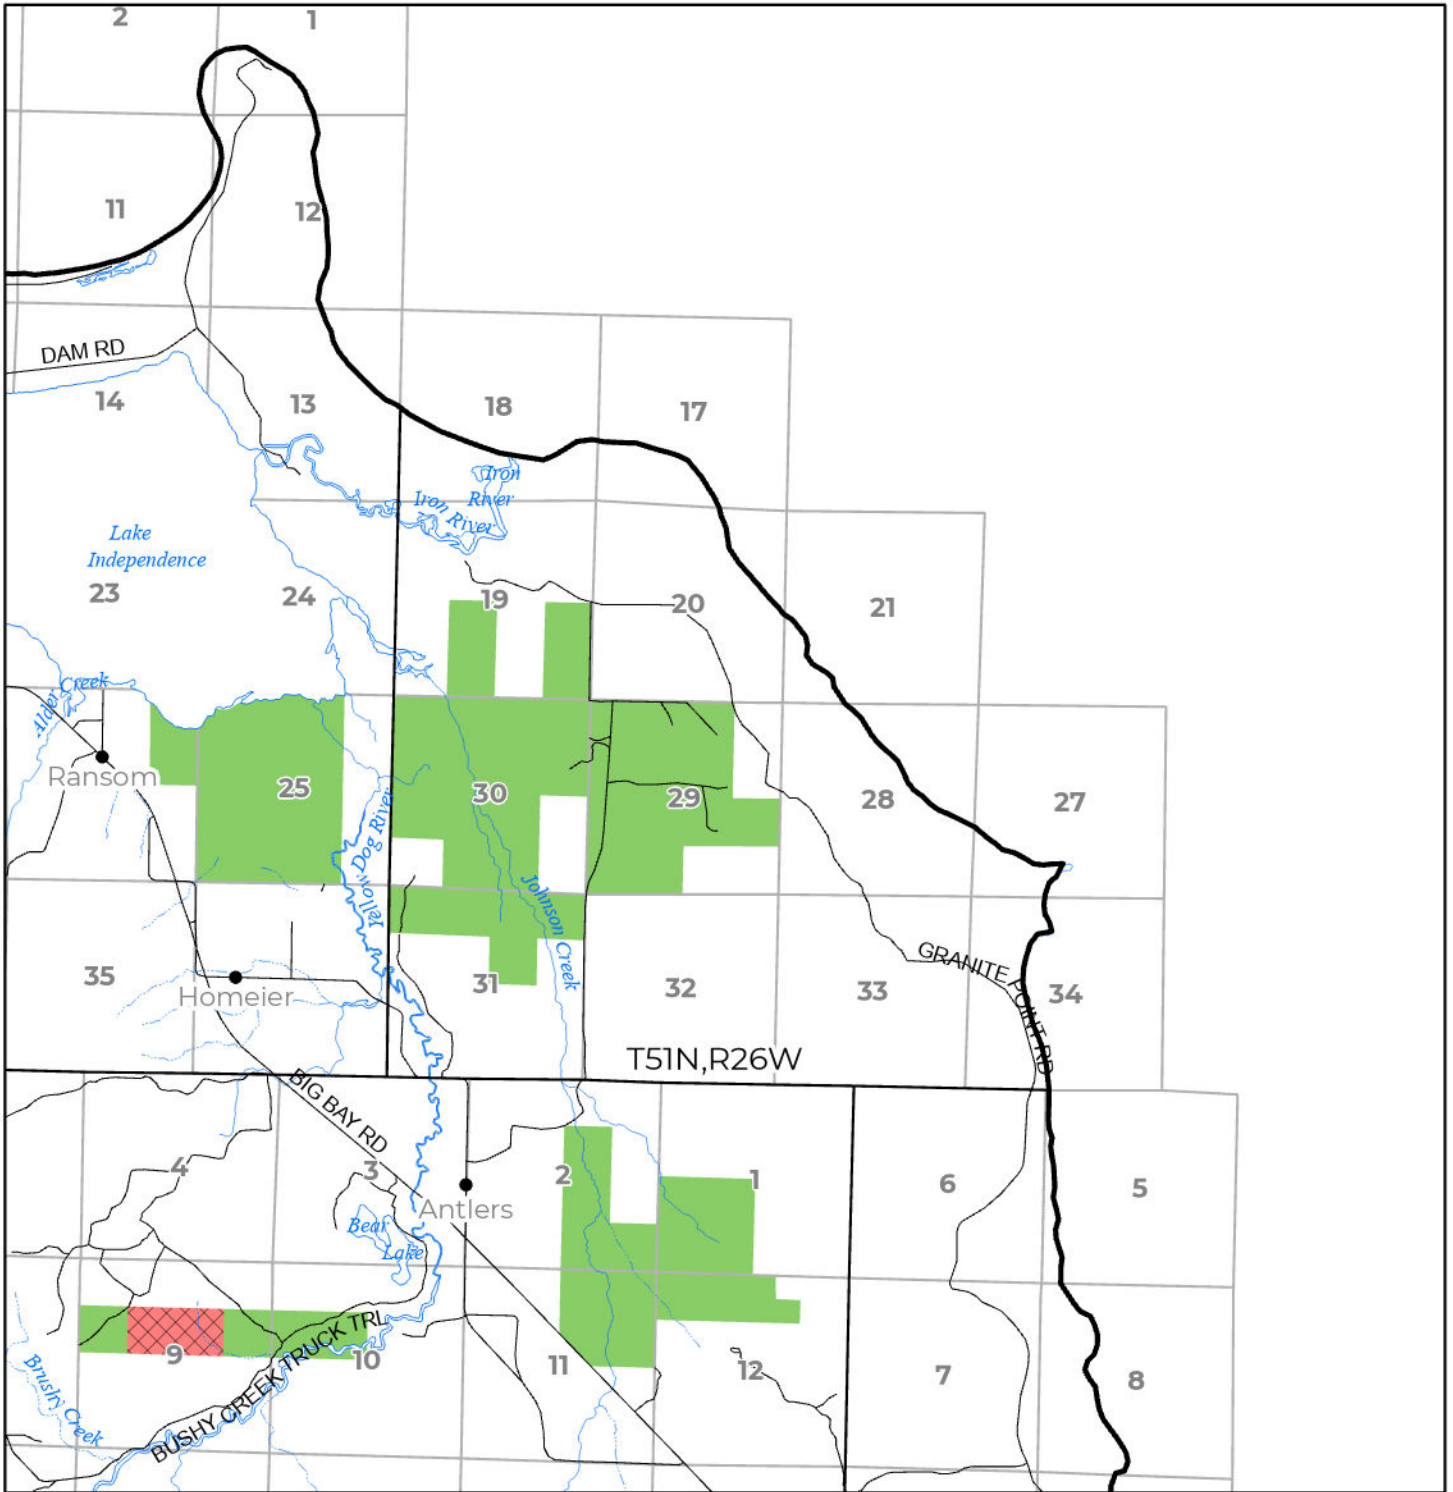

2024 FUELWOOD COLLECTION
 MARQUETTE COUNTY
T51N,R26W

- Open (Recently Closed Timber Sale)
- Open
- Open (Military Restrictions - Possible closure from May to September)
- Closed