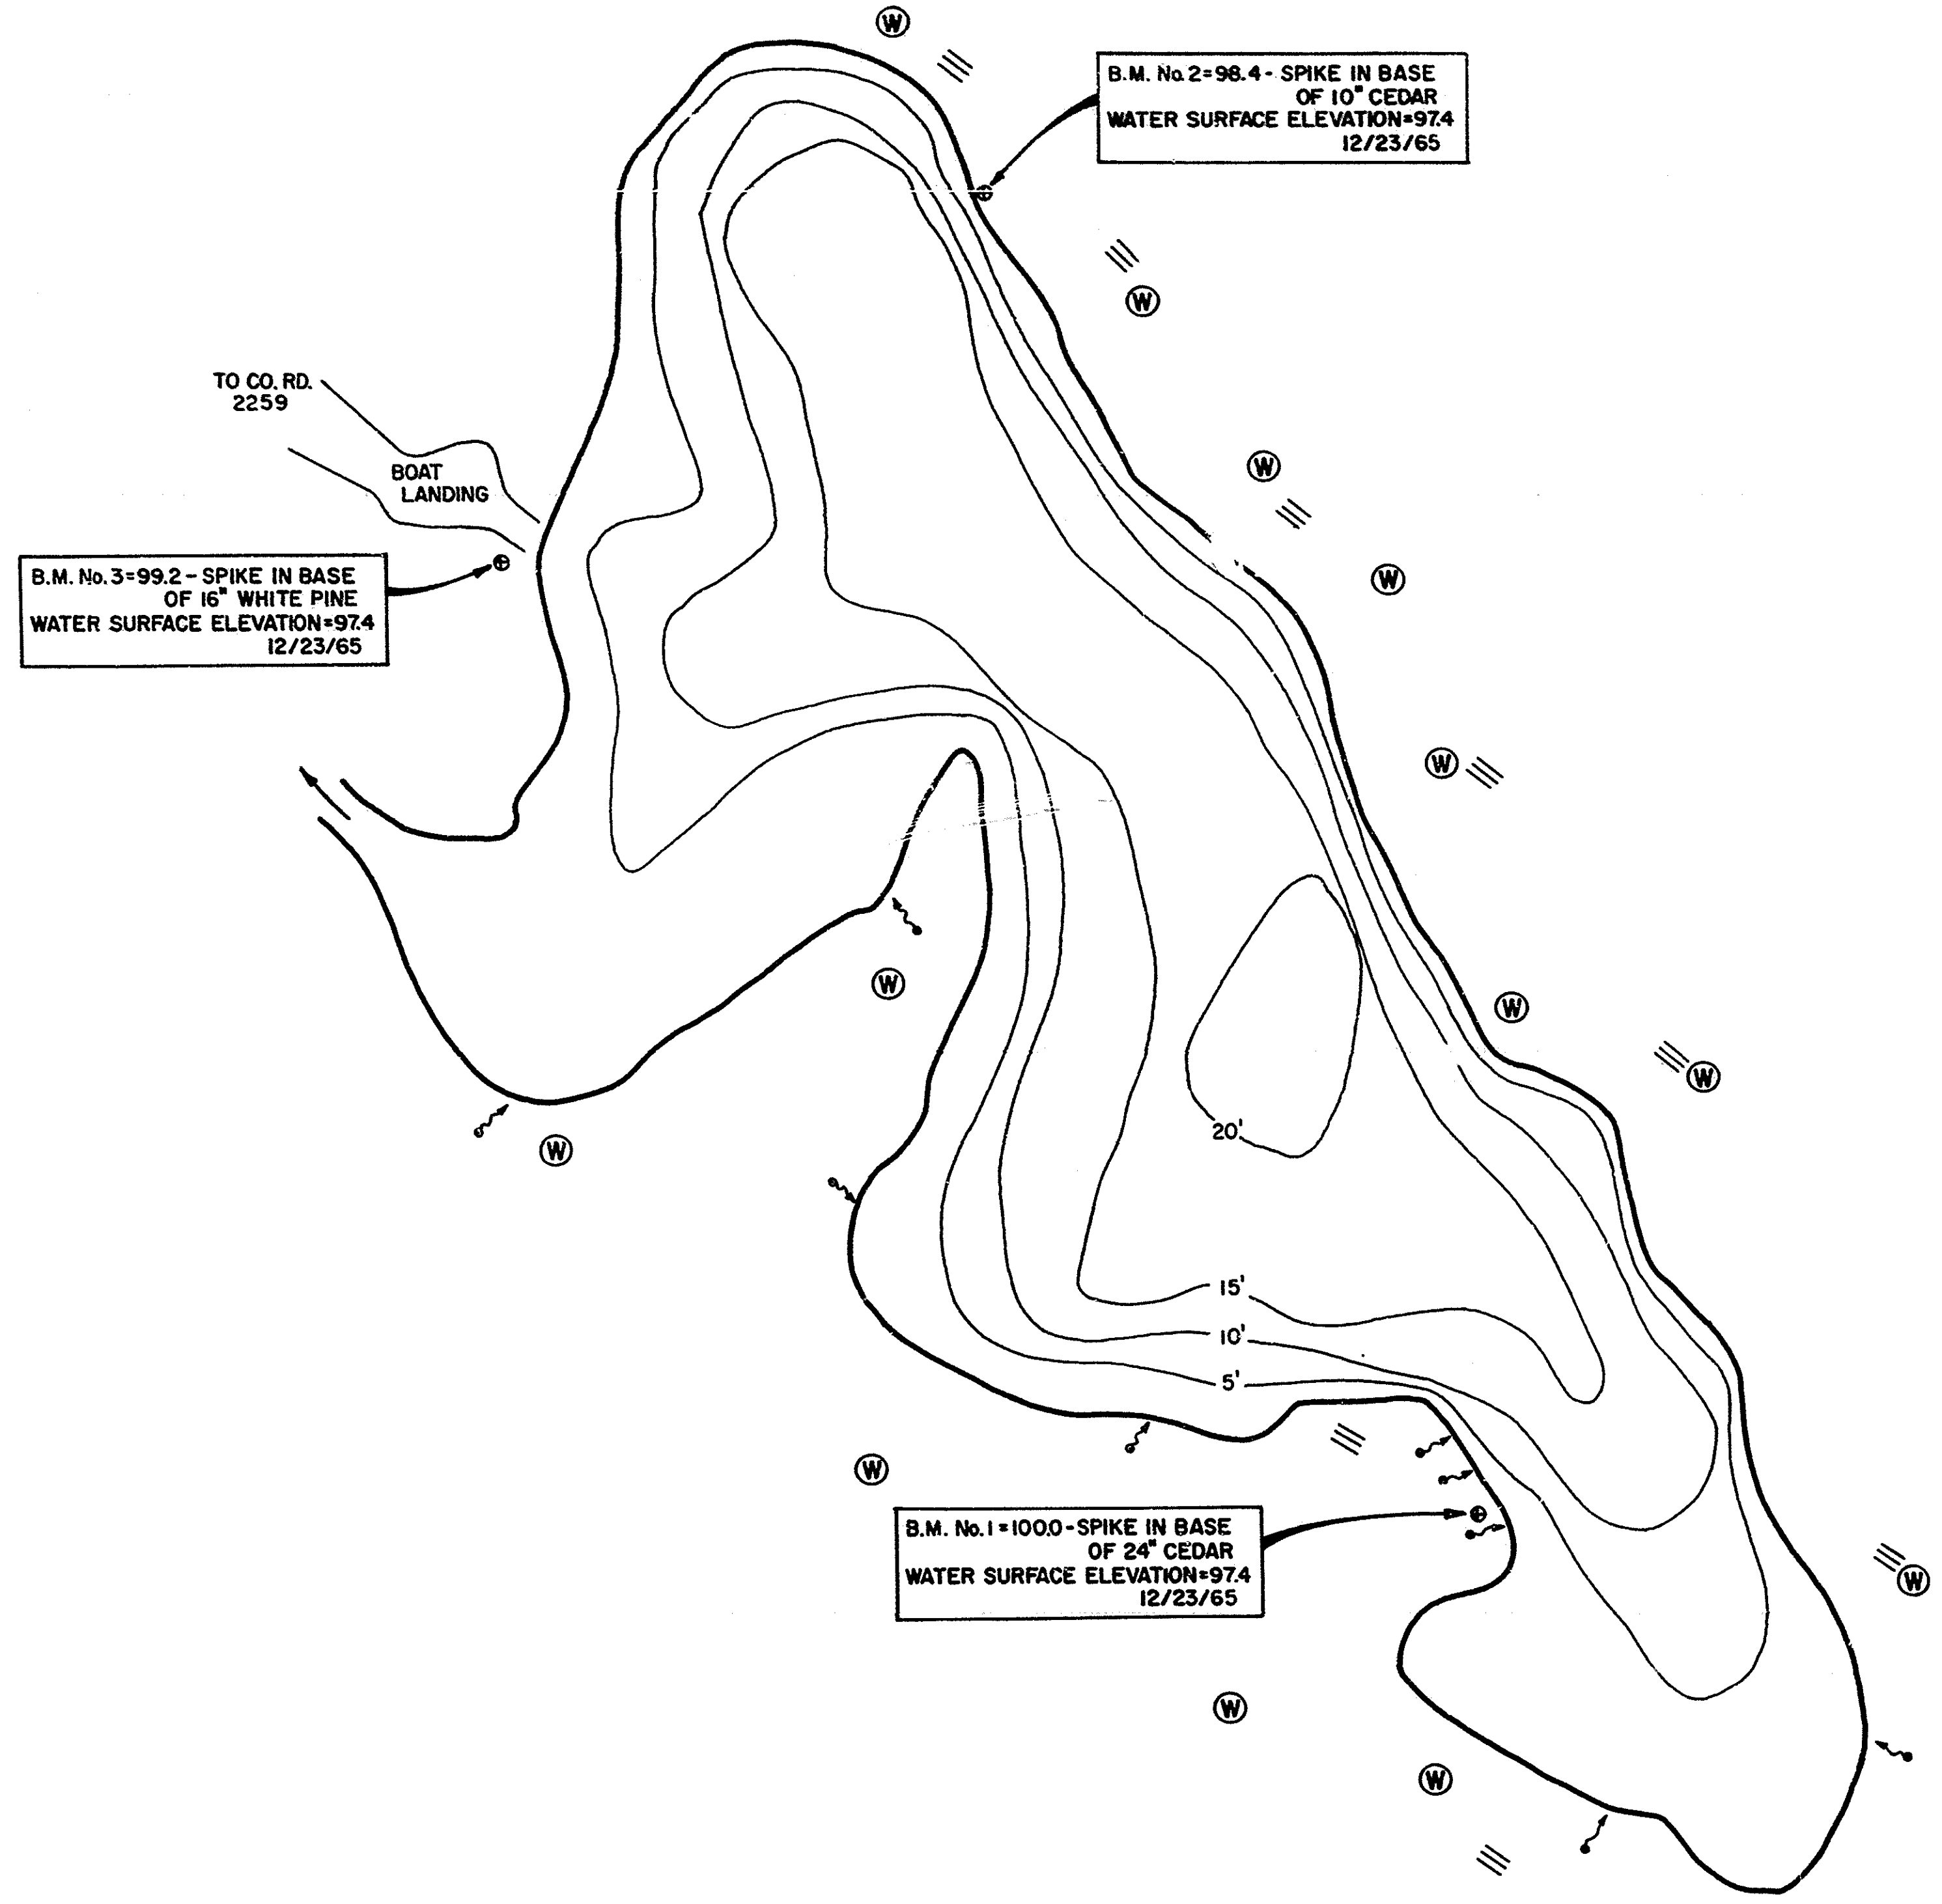

MICHIGAN DEPARTMENT OF CONSERVATION  
HOGOBOOM LAKE

AREA 31.7 ACRES

DELTA COUNTY  
SURVEY AND SOUNDINGS

T.43N., R.18W., SEC. 6  
DEC. 23, 1965

- LEGEND**
- BOTTOM**
- Organic
- SHORE FEATURES**
- ≡ Steep slope
  - ⊙ Wooded
  - ~ Spring
  - Inlet or outlet