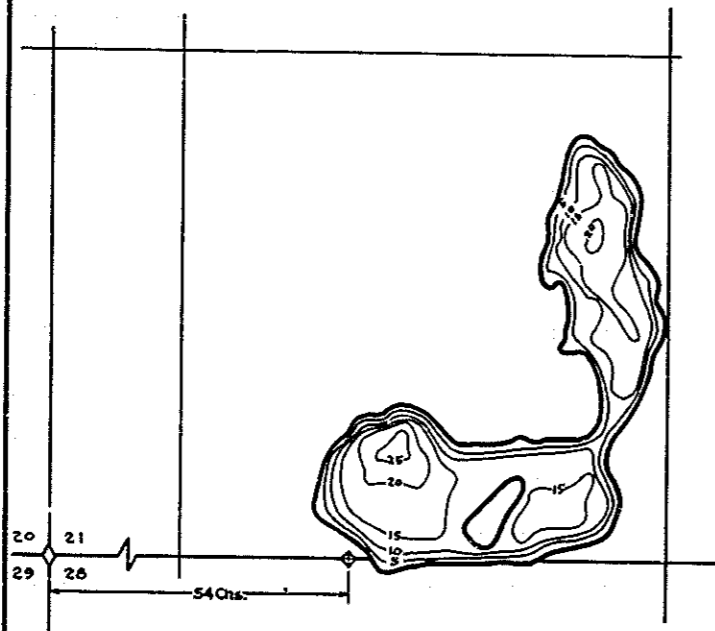

R-9
 U.S. Department of Agriculture
 Forest Service
 LAKE AND STREAM SURVEY
CHAMBERLAIN LAKE - PEQUET LAKE
 Ottawa National Forest
 Michigan

Chamberlain Lake Area 37 Acres
 Pequet Lake Area 13 Acres
 Chamberlain Lake Length of Shoreline 1.50 Miles
 Pequet Lake Length of Shoreline .64 Miles

Chamberlain Lake
 Location: Sec. 21, T.46N. R.36W.
 Scale: 8 Inches = 1 Mile

Contour Map
 Contour Interval = 5'

Cover Type And
 Lake Bottom Soil Type Map

Aquatic Vegetation Map

Pequet Lake
 Location: Sec. 26, T.46N. R.35W.
 Scale: 16 Inches = 1 Mile

Contour Map
 Contour Interval = 5'

Cover Type And
 Lake Bottom Soil Type Map

Aquatic Vegetation Map