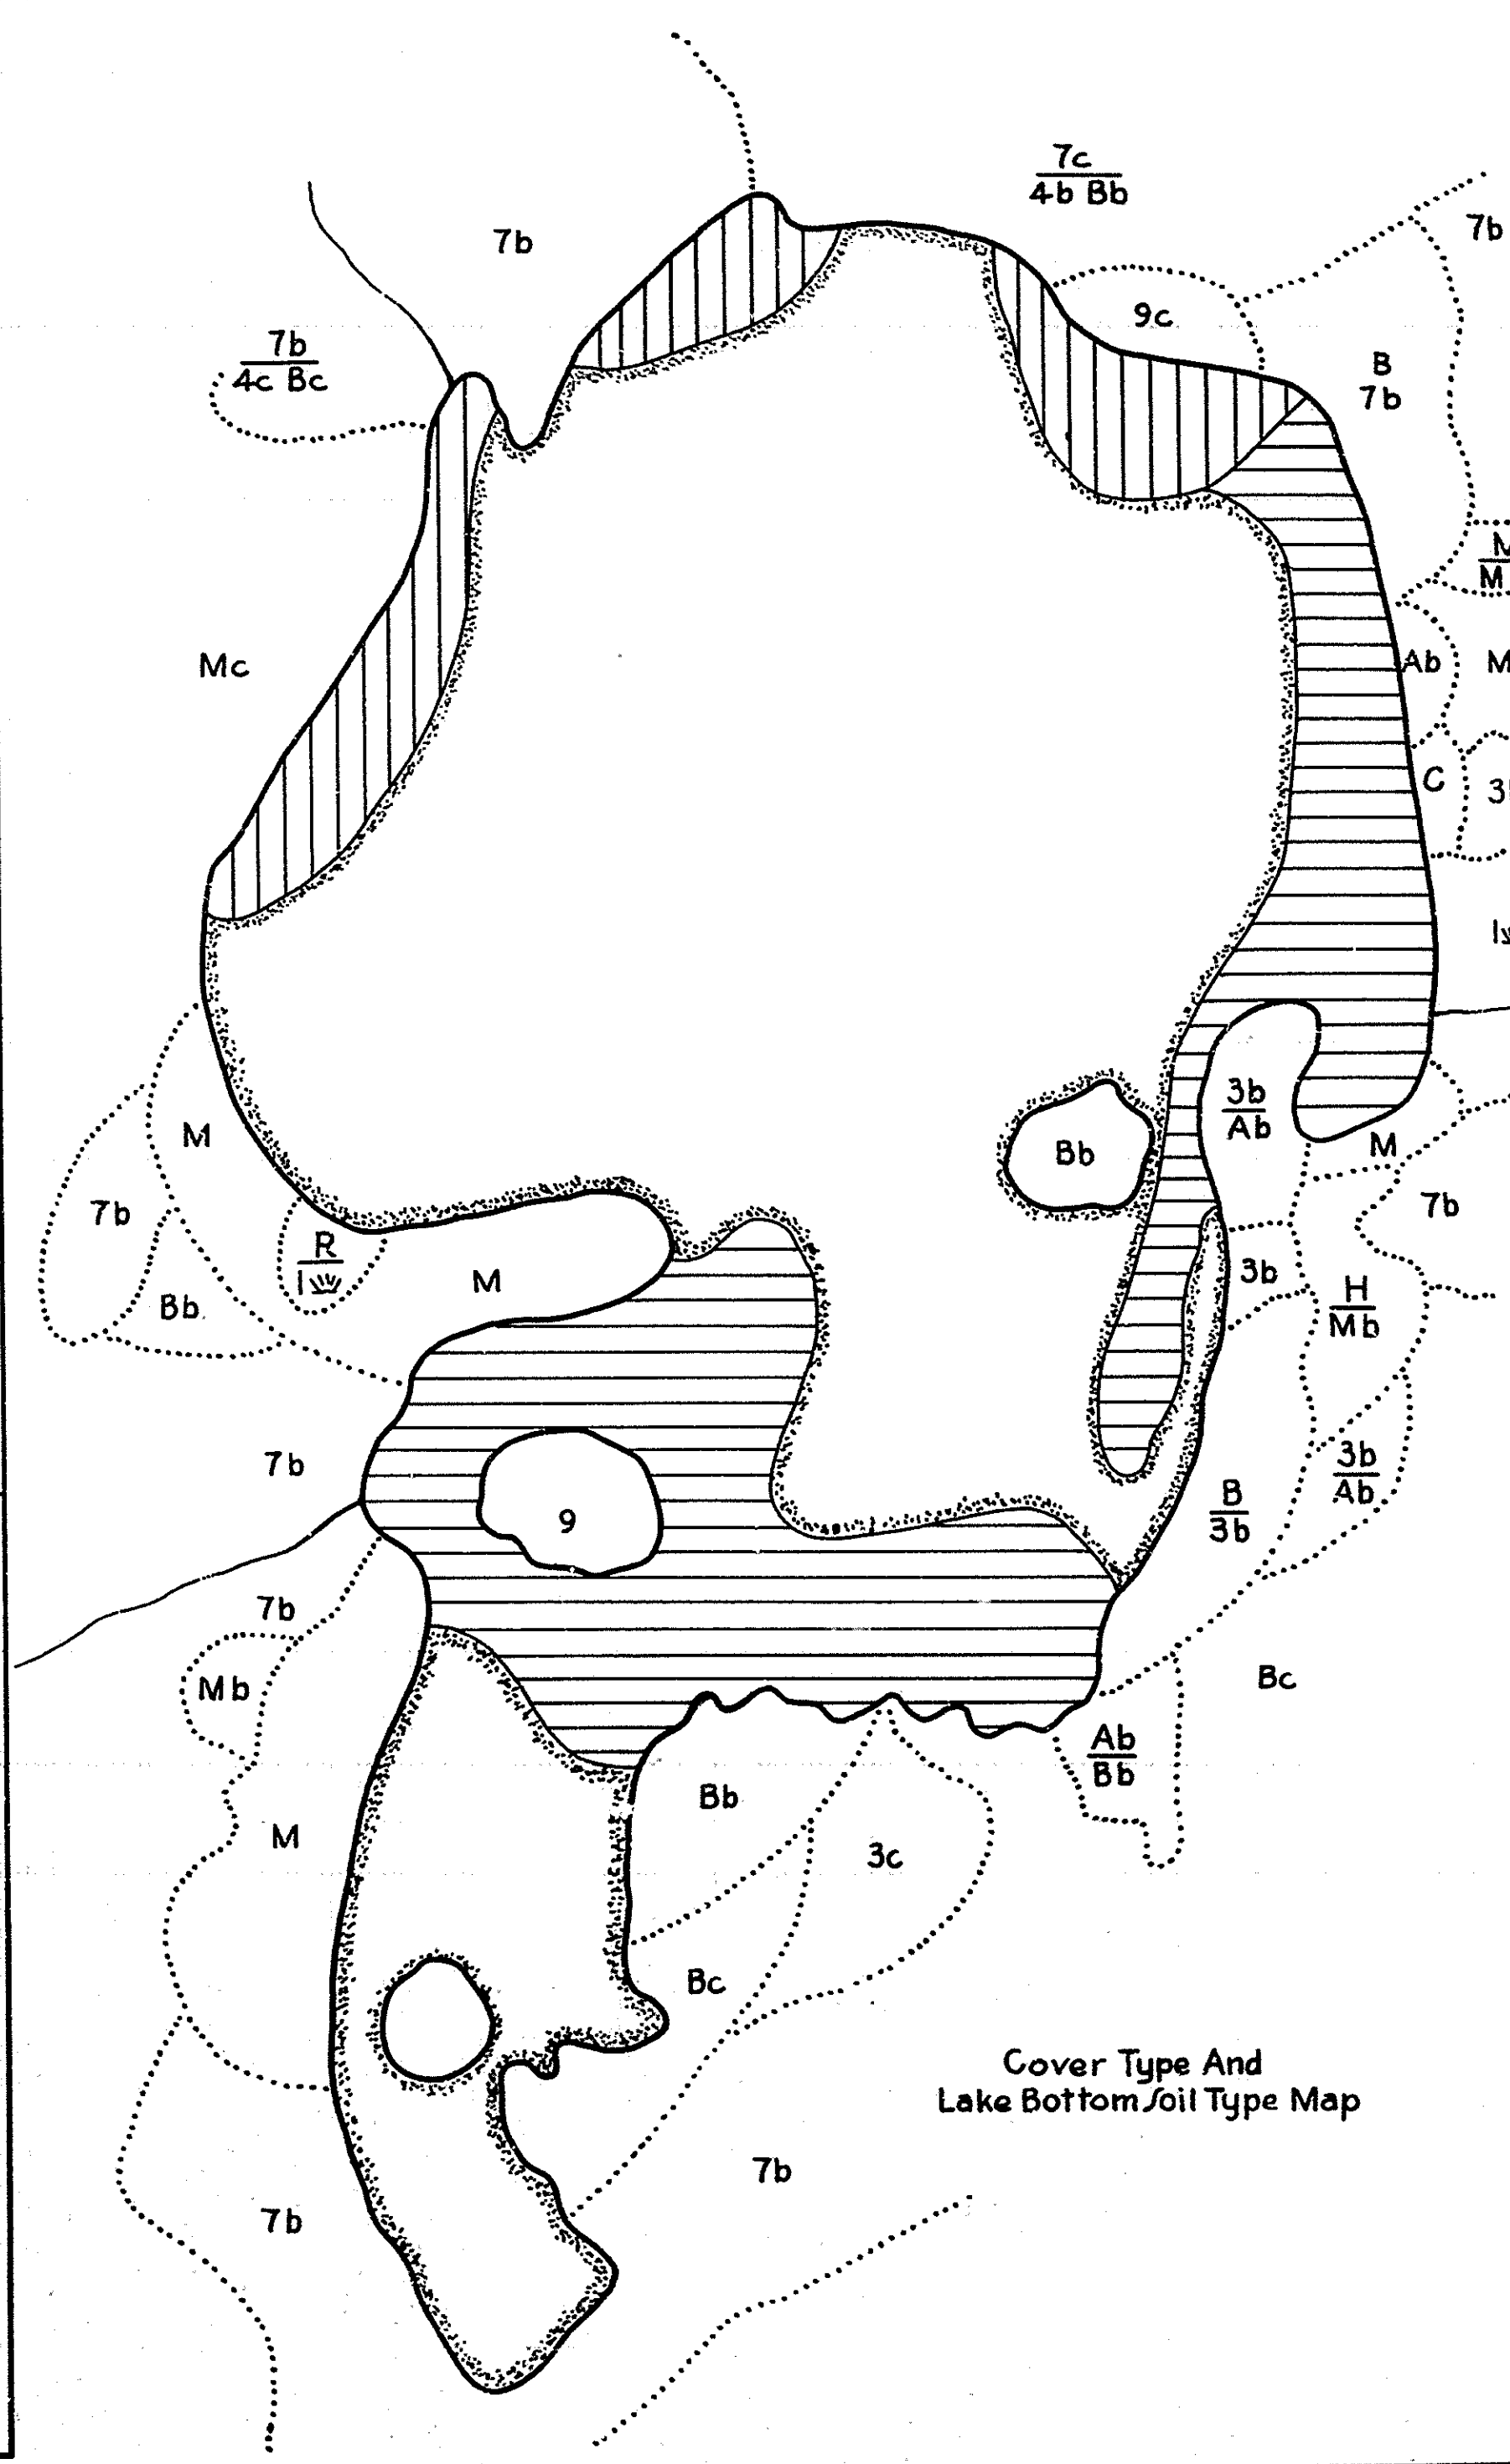

85-11-1

R-9
U.S. Department of Agriculture
Forest Service
LAKE AND STREAM SURVEY
MITIGWAKI LAKE
Ottawa National Forest
Michigan

Location: Sec. 28 & 33 T.46N. R.37W.
Scale: 12" = 1 Mile

Area: 255 Acres
Length of Shoreline: 5.75 Miles

Contour Map
Contour Interval 5 Ft.

Cover Type and
Lake Bottom/soil Type Map

Aquatic Vegetation Map