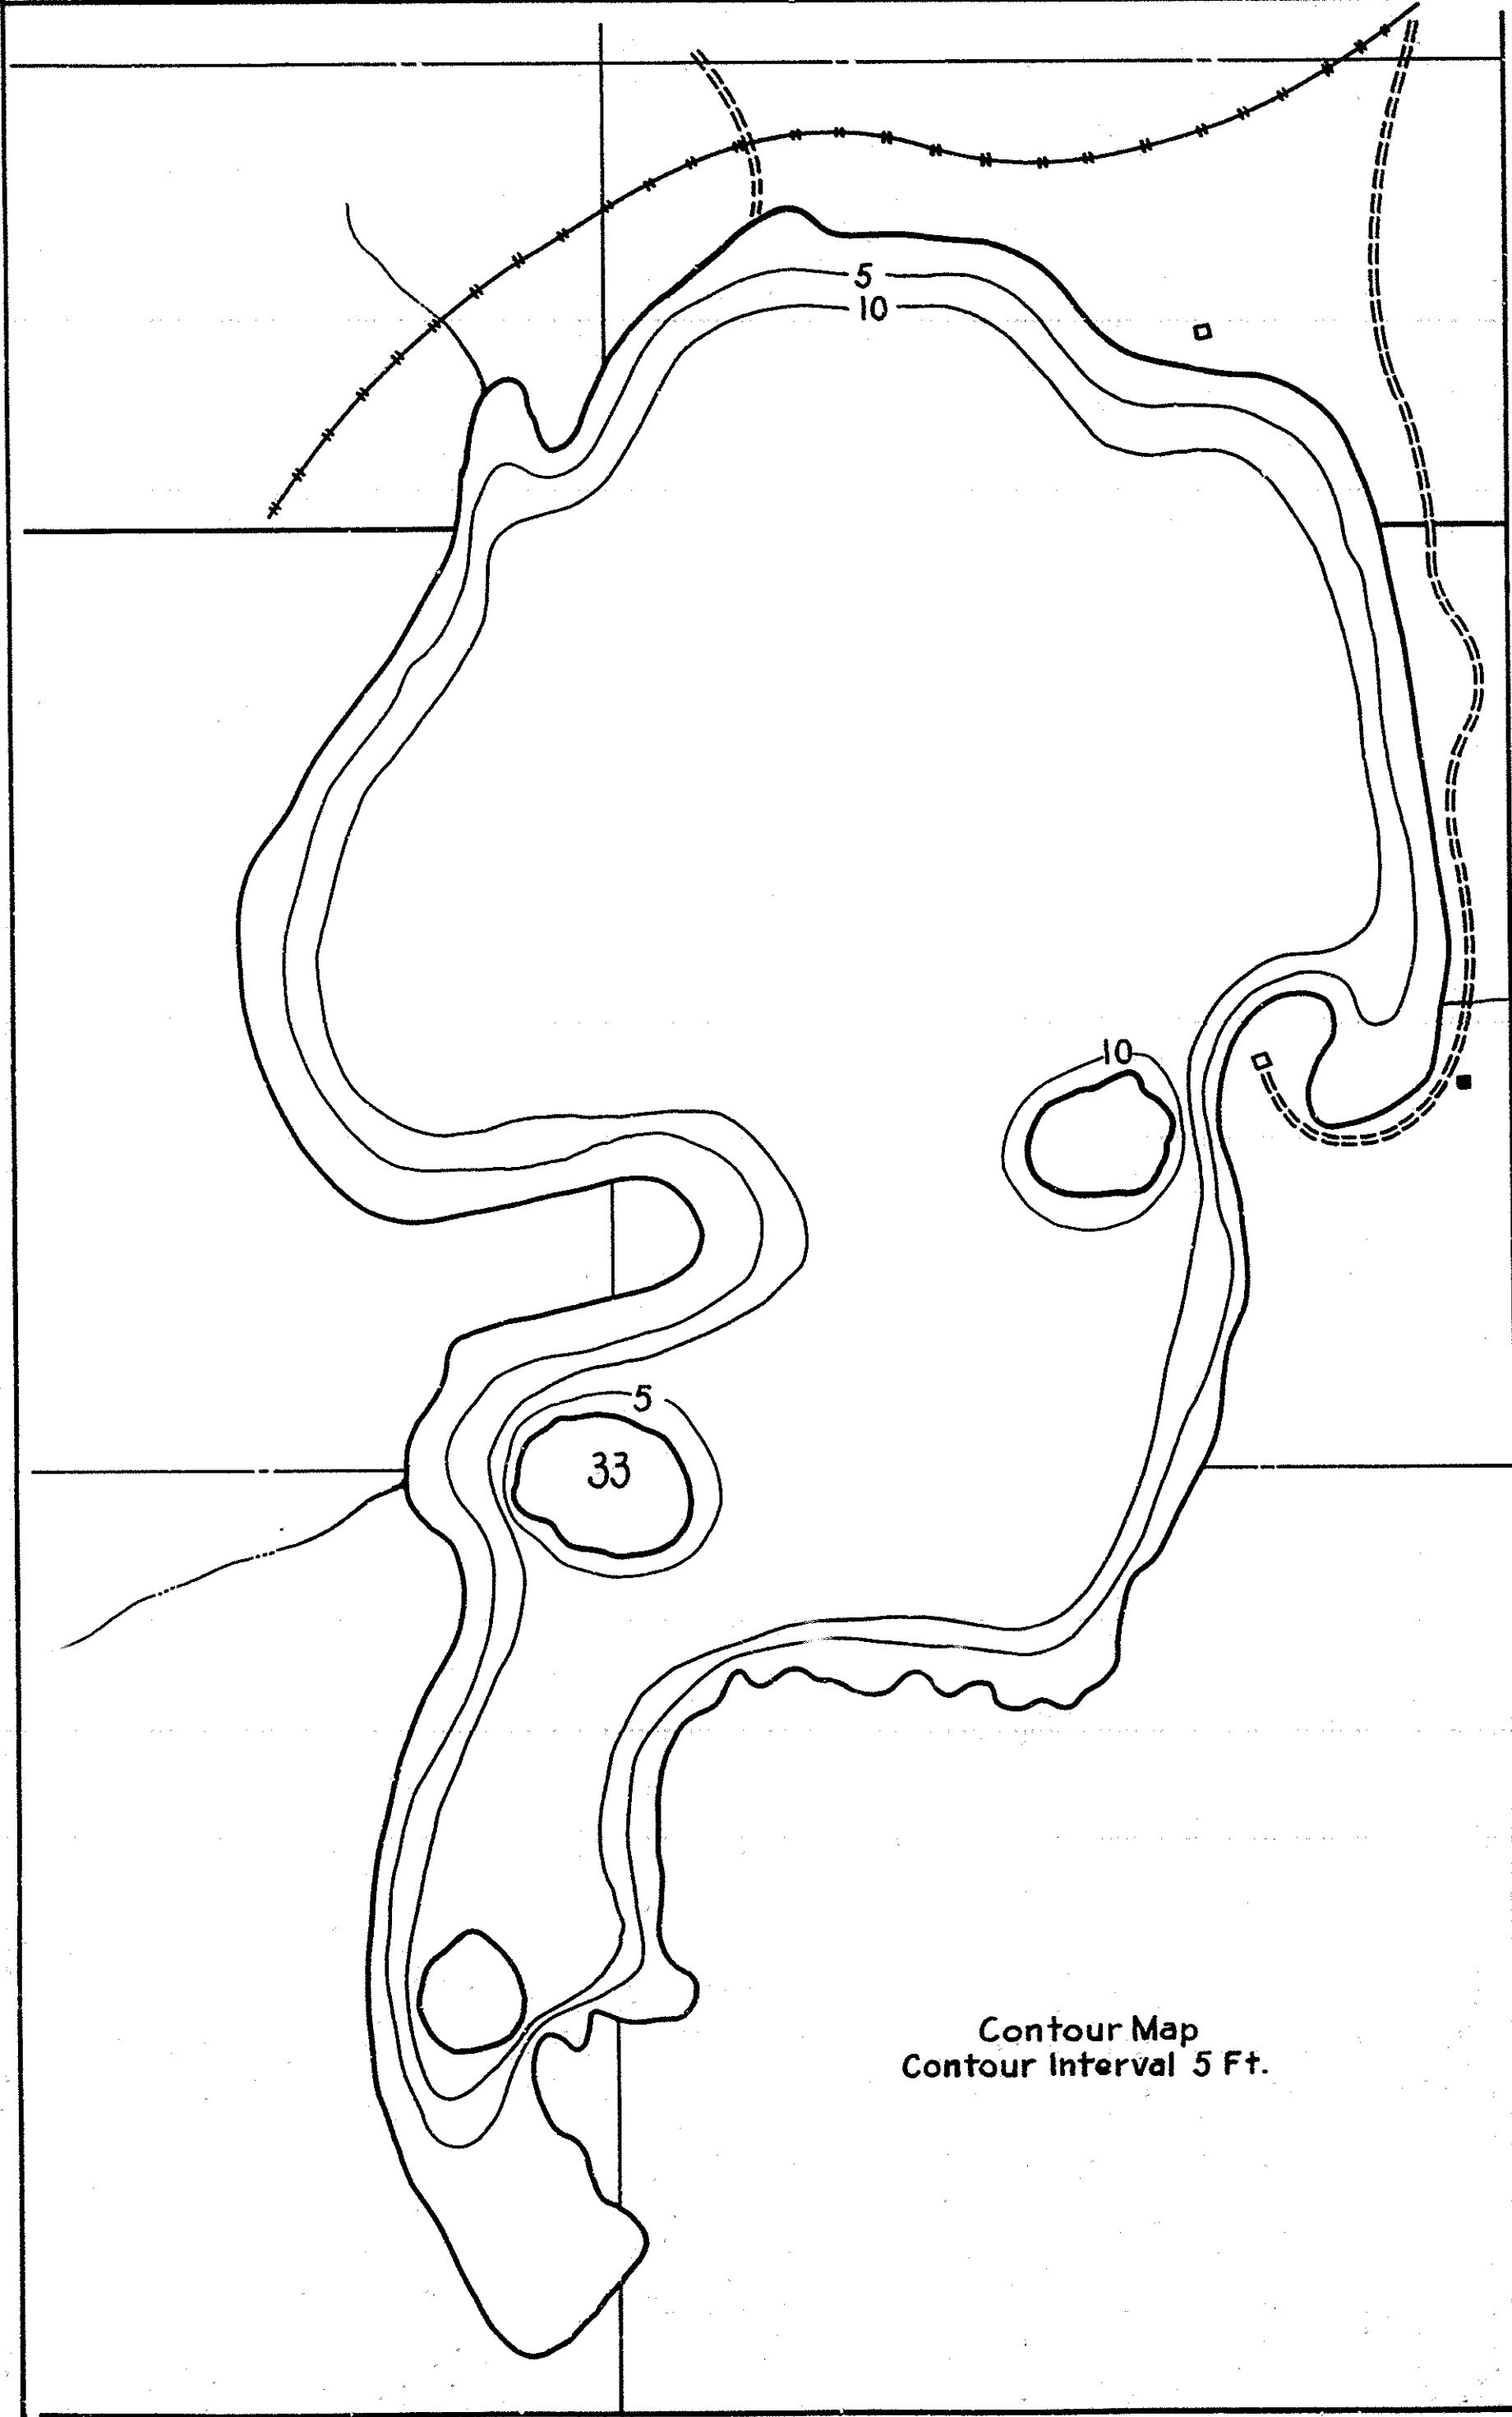

85-11-1

R-9
U.S. Department of Agriculture
Forest Service
LAKE AND STREAM SURVEY
MITIGWAKI LAKE
Ottawa National Forest
Michigan

Location: Sec. 28 & 33 T.46N. R.37W.
Scale: 12" = 1 Mile

Area: 255 Acres
Length of Shoreline: 5.75 Miles

Contour Map
Contour Interval 5 Ft.

Cover Type and
Lake Bottom/soil Type Map

Aquatic Vegetation Map