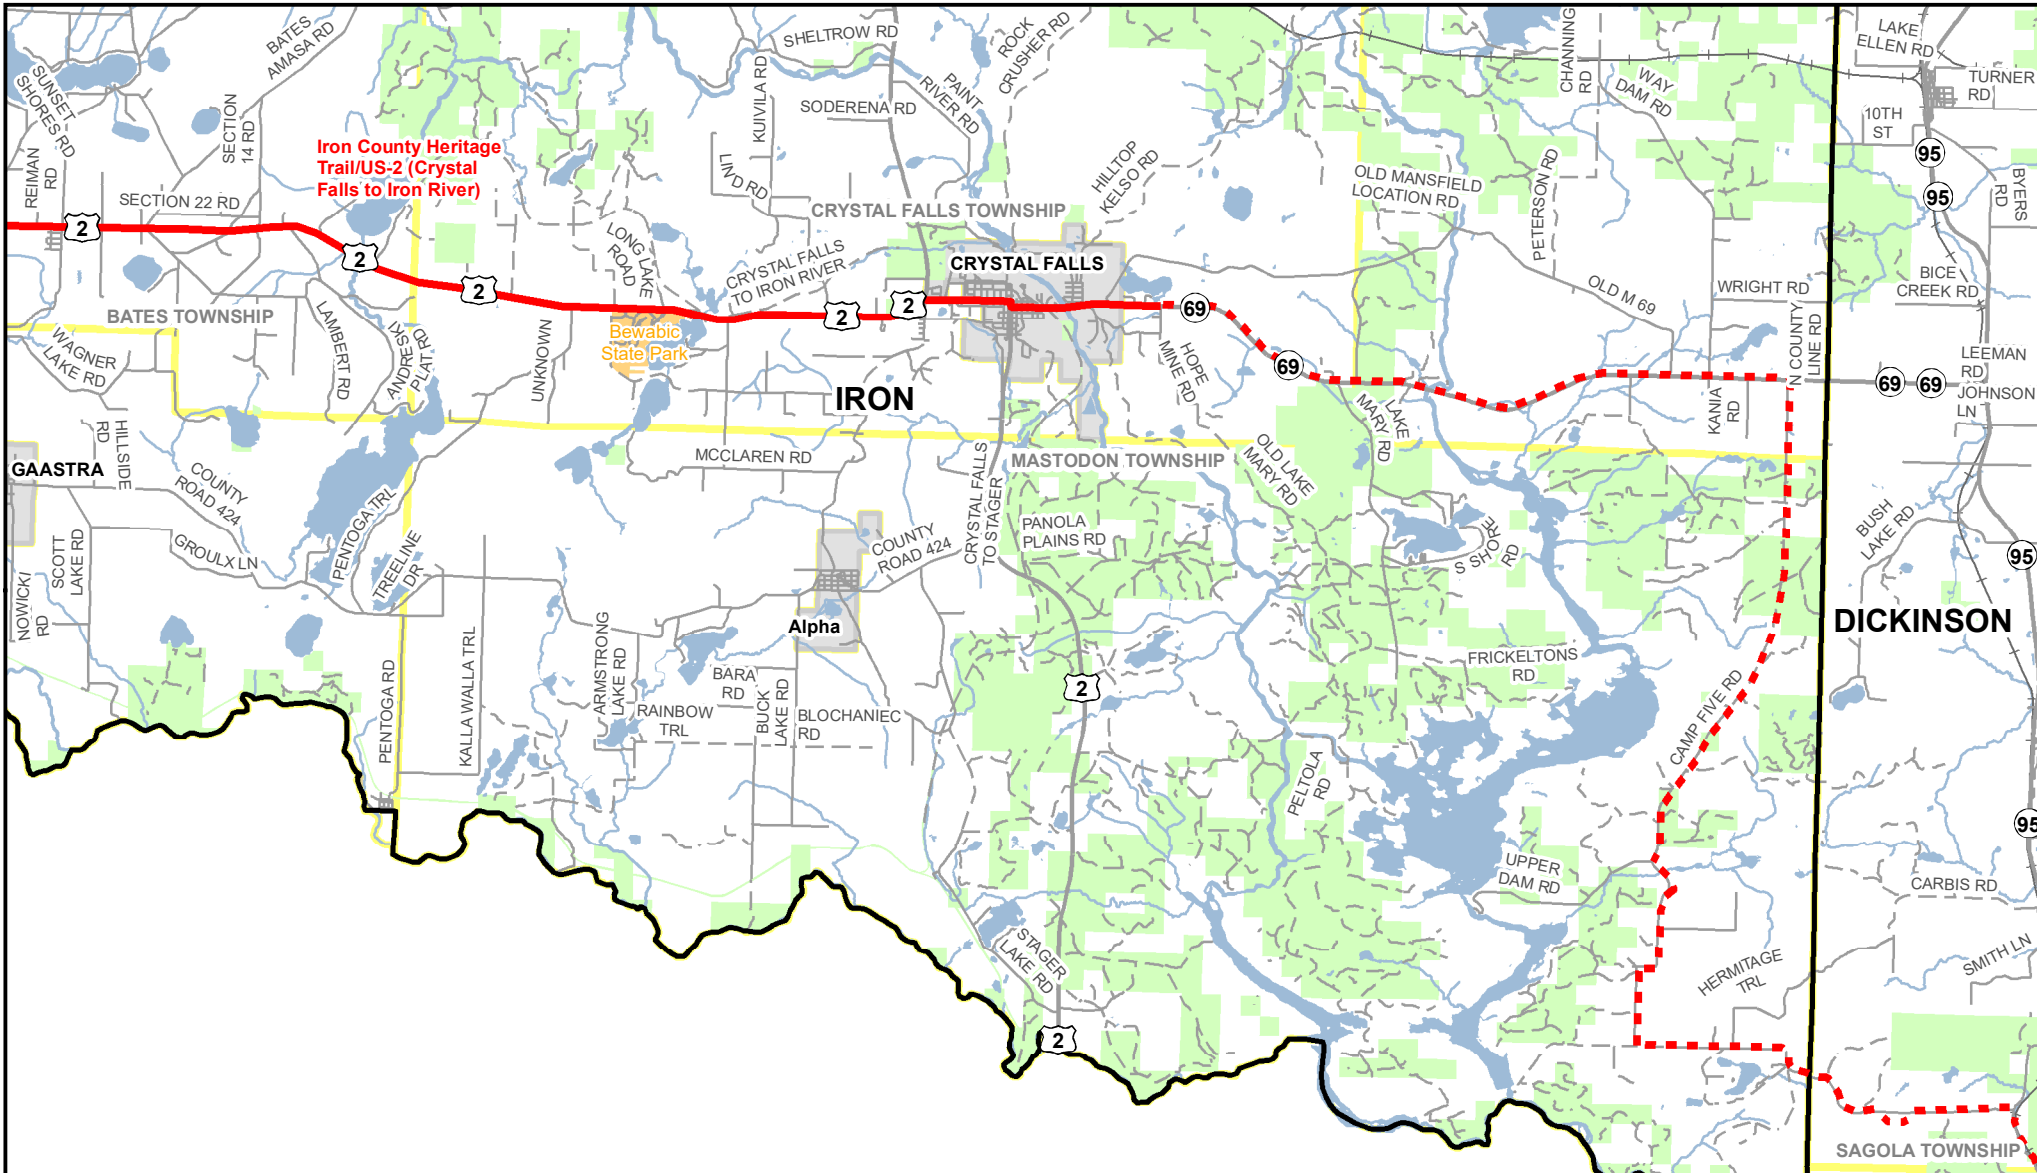

Michigan's Iron Belle Trail - Two Routes, One Great Trail

Iron Mountain - Crystal Falls - US-2 Bicycle Route, Iron County

** The illustrated hike and bicycle trail connections will rely upon partnership opportunities. **

December 2019
Michigan Department of Natural Resources
Forest Resources Division
Resource Assessment Section

Iron Belle Trail

- Biking - Existing Trail
- - - Biking - Proposed Trail
- Railroad
- Highway
- Paved Road

- Gravel or Dirt Road
- River
- Lake
- Land Ownership
- State Land
- Federal Land

- City or Village
- Township
- County