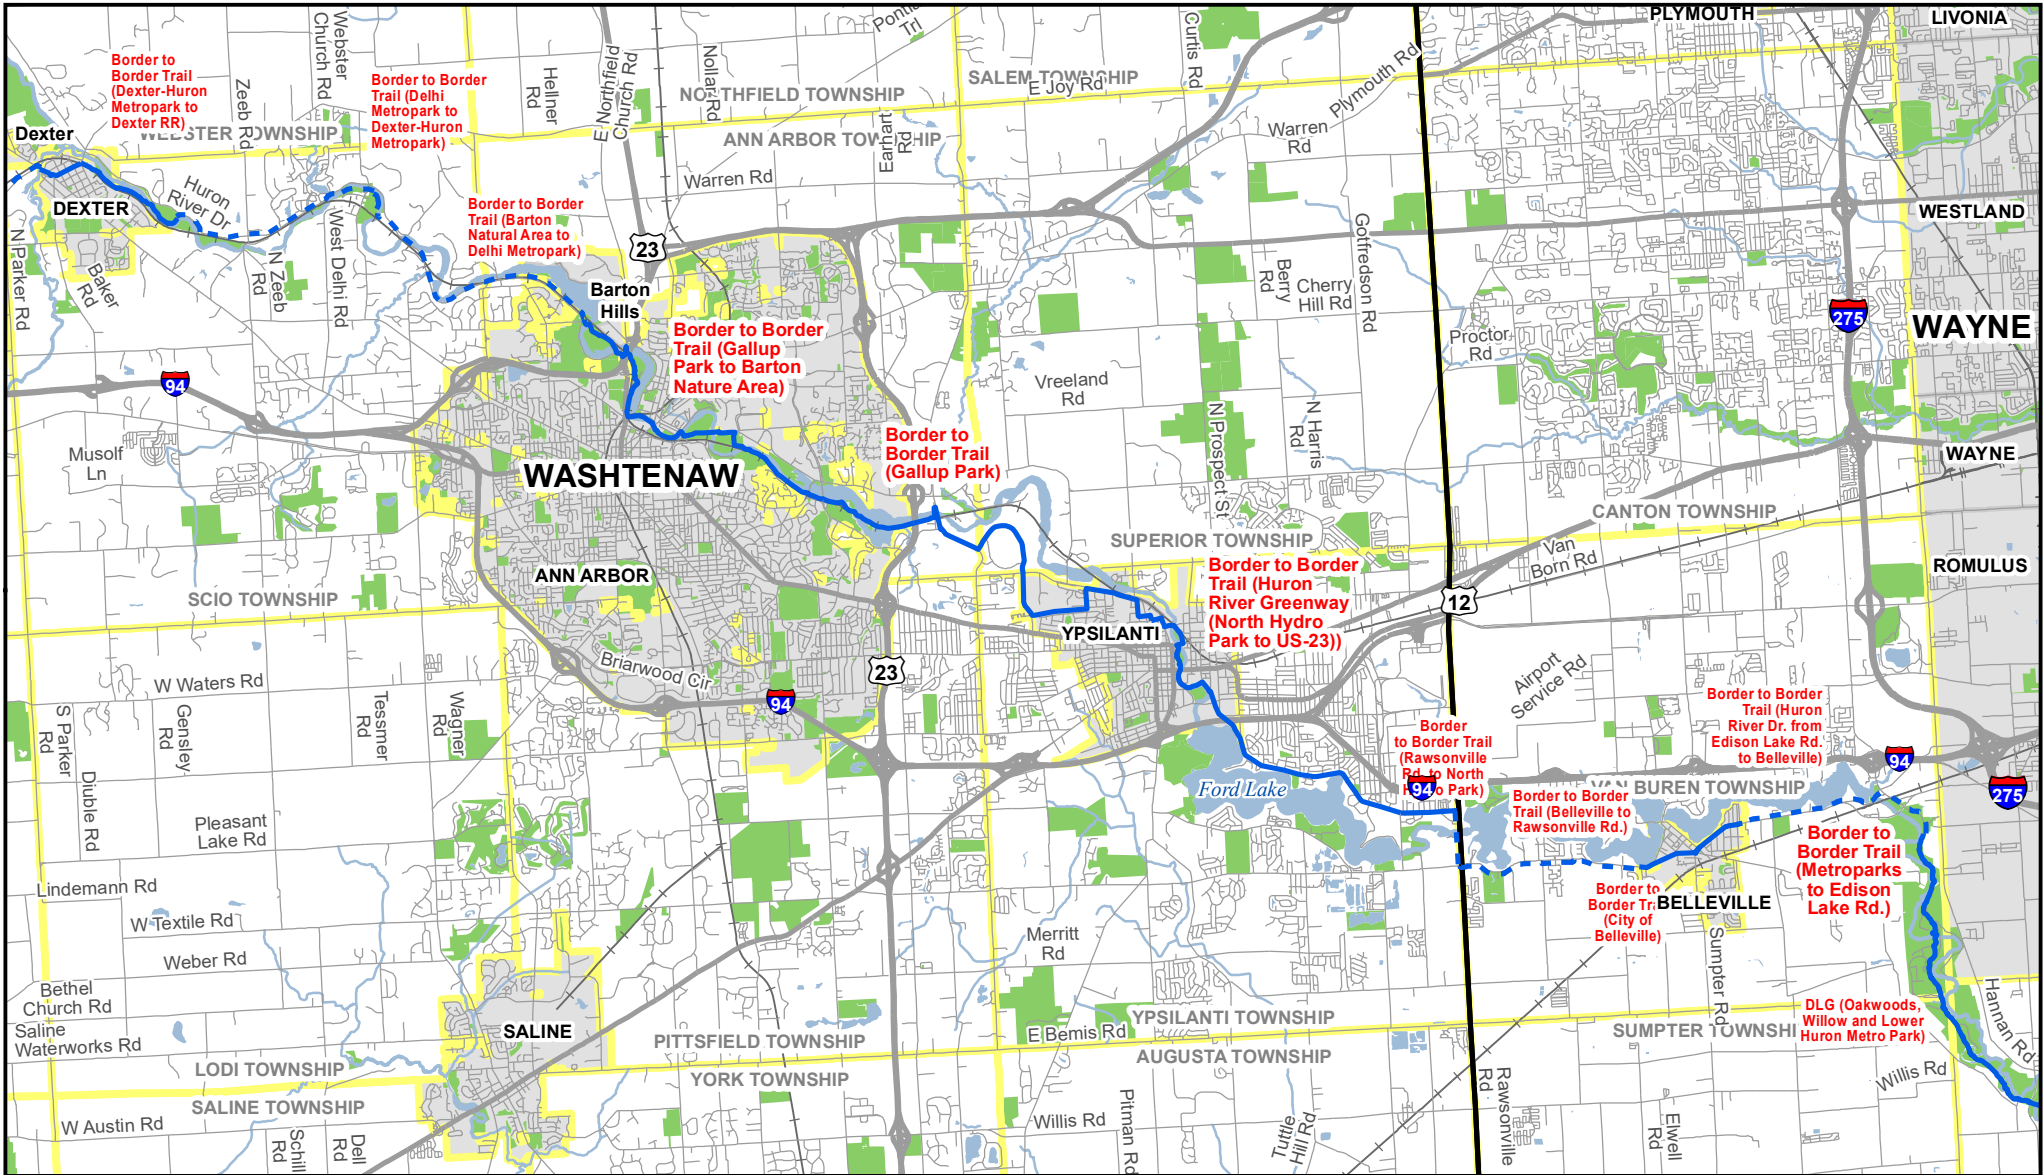

Michigan's Iron Belle Trail - Two Routes, One Great Trail

Dexter - Border to Border Trail - Ann Arbor - Ypsilanti - Belleville

**** The illustrated hike and bicycle trail connections will rely upon partnership opportunities. ****

Updated: 4/12/2021
Michigan Department of Natural Resources
Forest Resources Division
Resource Assessment Section

- Iron Belle Trail**
- Existing Hiking
 - Proposed Hiking
 - Highway
 - Paved road
 - Railroad
 - River
 - Lake
 - Local parks
 - City or Village
 - Township
 - County